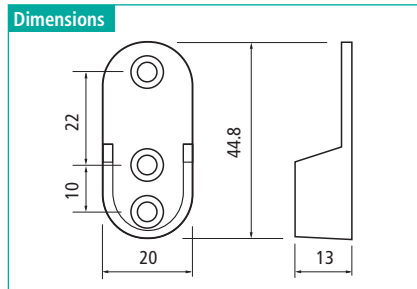

Steel Oval Closet Rod

Features

- ▶ Material Thickness: .039" · 1.0 mm · 20 gauge
- ▶ Seamless

Note:

We stock only .039" · 1.0 mm · 20 gauge steel oval tubes offering strength and load capacity for even large cabinet width. Thinner gauges (0.6, 0.7 and 0.8 mm) are available on special order. Contact us for further details.

Item Number	Finish	Length		Dimensions L x B	
		ft	m	Inches	mm
53111 46 003	Chrome	8	2.44	1-1/8 x 5/8	30 x 15
53111 46 001	Chrome	12	3.66	1-1/8 x 5/8	30 x 15

Supports for Steel Oval Closet Rod

Pin Mount #6 x 3/4" screw not included

Item Number	Finish	for Rod Dimension Inches	mm	Type	Mount
54111 46 068	Chrome	1-1/8 x 5/8	15 x 30	open	5 mm pin

Screw Mount #6 x 3/4" screws not included

Item Number	Finish	for Rod Dimension Inches	mm	Type	Mount
54113 46 013	Chrome	1-1/8 x 5/8	15 x 30	open	screw

Center Supports for Steel Oval Closet Rod

Screw Mount #6 x 3/4" screws included

Item Number	Finish	for Rod Dimension Inches	mm	Type	Mount
54215 46 079	Chrome	1-1/8 x 5/8	15 x 30	closed	screw