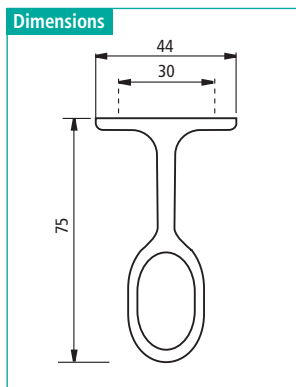

Steel Oval Closet Rod

Features

- ▶ Material Thickness: .039" · 1.0 mm · 20 gauge
- ▶ Seamless

Note:

We stock only .039" · 1.0 mm · 20 gauge steel oval tubes offering strength and load capacity for even large cabinet width. Thinner gauges (0.6, 0.7 and 0.8 mm) are available on special order. Contact us for further details.

Item Number	Finish	Length		Dimensions L x B	
		ft	m	Inches	mm
53111 46 003	Chrome	8	2.44	1-1/8 x 5/8	30 x 15
53111 46 001	Chrome	12	3.66	1-1/8 x 5/8	30 x 15

Supports for Steel Oval Closet Rod

Pin Mount #6 x 3/4" screw not included

Item Number	Finish	for Rod Dimension Inches	mm	Type	Mount
54111 46 068	Chrome	1-1/8 x 5/8	15 x 30	open	5 mm pin

Screw Mount #6 x 3/4" screws not included

Item Number	Finish	for Rod Dimension Inches	mm	Type	Mount
54113 46 013	Chrome	1-1/8 x 5/8	15 x 30	open	screw

Center Supports for Steel Oval Closet Rod

Screw Mount #6 x 3/4" screws included

Item Number	Finish	for Rod Dimension Inches	mm	Type	Mount
54215 46 079	Chrome	1-1/8 x 5/8	15 x 30	closed	screw