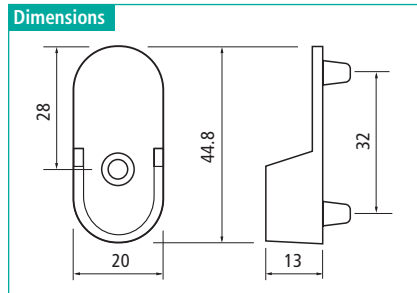

Steel Oval Closet Rod

Features

- ▶ Material Thickness: .039" · 1.0 mm · 20 gauge
- ▶ Seamless

Note:

We stock only .039" · 1.0 mm · 20 gauge steel oval tubes offering strength and load capacity for even large cabinet width. Thinner gauges (0.6, 0.7 and 0.8 mm) are available on special order. Contact us for further details.

Item Number	Finish	Length		Dimensions L x B	
		ft	m	Inches	mm
53111 46 003	Chrome	8	2.44	1-1/8 x 5/8	30 x 15
53111 46 001	Chrome	12	3.66	1-1/8 x 5/8	30 x 15

Supports for Steel Oval Closet Rod

Pin Mount #6 x 3/4" screw not included

Item Number	Finish	for Rod Dimension Inches	mm	Type	Mount
54111 46 068	Chrome	1-1/8 x 5/8	15 x 30	open	5 mm pin

Screw Mount #6 x 3/4" screws not included

Item Number	Finish	for Rod Dimension Inches	mm	Type	Mount
54113 46 013	Chrome	1-1/8 x 5/8	15 x 30	open	screw

Center Supports for Steel Oval Closet Rod

Screw Mount #6 x 3/4" screws included

Item Number	Finish	for Rod Dimension Inches	mm	Type	Mount
54215 46 079	Chrome	1-1/8 x 5/8	15 x 30	closed	screw