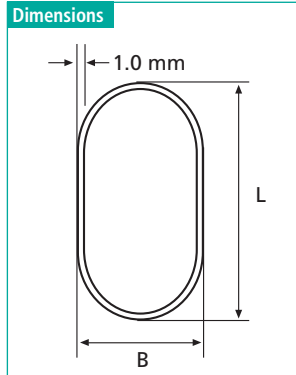

Steel Oval Closet Rod

Features

- ▶ Material Thickness: .039" · 1.0 mm · 20 gauge
- ▶ Seamless

Note:

We stock only .039" · 1.0 mm · 20 gauge steel oval tubes offering strength and load capacity for even large cabinet width. Thinner gauges (0.6, 0.7 and 0.8 mm) are available on special order. Contact us for further details.

Item Number	Finish	Length		Dimensions L x B	
		ft	m	Inches	mm
53111 46 003	Chrome	8	2.44	1-1/8 x 5/8	30 x 15
53111 46 001	Chrome	12	3.66	1-1/8 x 5/8	30 x 15

Supports for Steel Oval Closet Rod

Pin Mount #6 x 3/4" screw not included

Item Number	Finish	for Rod Dimension Inches	mm	Type	Mount
54111 46 068	Chrome	1-1/8 x 5/8	15 x 30	open	5 mm pin

Screw Mount #6 x 3/4" screws not included

Item Number	Finish	for Rod Dimension Inches	mm	Type	Mount
54113 46 013	Chrome	1-1/8 x 5/8	15 x 30	open	screw

Center Supports for Steel Oval Closet Rod

Screw Mount #6 x 3/4" screws included

Item Number	Finish	for Rod Dimension Inches	mm	Type	Mount
54215 46 079	Chrome	1-1/8 x 5/8	15 x 30	closed	screw