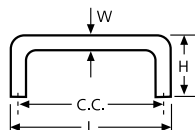

Steel D-Shape Oval Wire Pull

Finish	C.C.
	3-3/4" (96 mm)
Matte chrome	81139 61 064
Dimensions	inches mm
L (Length)	4-1/16 104
H (Height)	1 25
W (Width)	3/8 10

S/O – Special Order only – call for current pricing, minimum order quantities, and lead-time.