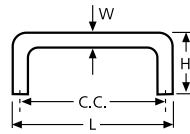

Aluminum D-Shape Wire Pull

Finish	C.C. (Hole distance center to center)									
	3" (76 mm)		3-1/2" (89 mm)		3-3/4" (96 mm)		4" (102 mm)		5" (127 mm)	
Aluminum	81139 65 124	81139 65 125	81139 65 126	81139 65 122	81139 65 012					
Dimensions	inches	mm	inches	mm	inches	mm	inches	mm	inches	mm
L (Length)	3-5/16	84	3-13/16	97	4-1/16	104	4-1/4	109	5-5/16	135
H (Height)	1-3/16	30	1-3/16	30	1-3/16	30	1-3/16	30	1-3/16	30
W (Width)	5/16	8	5/16	8	5/16	8	5/16	8	5/16	8

Solid Brass D-Shape Wire Pull

Finish	C.C. (Hole distance center to center)									
	3" (76 mm)		3-1/2" (89 mm)		3-3/4" (96 mm)		4" (102 mm)		5" (127 mm)	
Brushed brass	81139 66 007	81139 66 045	81139 66 046	81139 66 044	S/O					
Bushed chrome	81139 67 049	81139 67 050	81139 67 051	81139 67 047	81139 67 048					
Polished brass	81139 55 053	81139 55 054	81139 55 011	81139 55 052	S/O					
Polished chrome	S/O	S/O	81139 46 056	81139 46 055	S/O					
Dimensions	inches	mm	inches	mm	inches	mm	inches	mm	inches	mm
L (Length)	3-5/16	84	3-13/16	97	4-1/16	104	4-1/4	109	5-5/16	135
H (Height)	1-1/4	31	1-1/4	31	1-1/4	31	1-1/4	31	1-1/4	31
W (Width)	5/16	8	5/16	8	5/16	8	5/16	8	5/16	8

Stainless Steel D-Shape Wire Pull

Finish	C.C. (Hole distance center to center)											
	3" (76 mm)		3-1/2" (89 mm)		3-3/4" (96 mm)		4" (102 mm)		5" (127 mm)		6" (152 mm)	
Stainless steel	81139 65 061	81139 65 062	81139 65 063	81139 65 058	81139 65 059	81139 65 060						
Dimensions	inches	mm	inches	mm	inches	mm	inches	mm	inches	mm	inches	mm
L (Length)	3-5/16	84	3-13/16	97	4-1/16	104	4-1/4	109	5-5/16	135	6-5/16	160
H (Height)	1-3/16	30	1-3/16	30	1-3/16	30	1-3/16	30	1-3/16	30	1-3/16	30
W (Width)	5/16	8	5/16	8	5/16	8	5/16	8	5/16	8	5/16	8

Zinc Alloy Knob

Finish	Item-Number
Polished brass	81339 55 133
Polished chrome	81339 46 134
Satin chrome	81339 60 135
Satin nickel	81339 59 136
White	81339 29 137
Dimensions	inches mm
H (Height)	1-1/16 27
W (Width)	1-1/4 31

Hollow Brass Knob