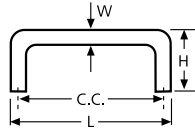

Pulls

Knobs

Steel Bar Pull

Finish	C.C. (Hole distance center to center)									
	6-5/16" (160 mm)		8-13/16" (224 mm)		11-3/8" (288 mm)		13-5/8" (352 mm)		15-1/8" (384 mm)	
Brushed nickel	S/O		81139 68 066		S/O		S/O		S/O	
Satin chrome	81139 60 068		81139 60 069		81139 60 070		81139 60 071		81139 60 072	
Dimensions	inches	mm	inches	mm	inches	mm	inches	mm	inches	mm
L (Length)	8-11/16	220	11-3/16	284	13-11/16	348	16-1/4	412	18-1/4	464
H (Height)	1-1/4	31	1-1/4	31	1-1/4	31	1-1/4	31	1-1/4	31
W (Width)	1/2	12	1/2	12	1/2	12	1/2	12	1/2	12

Steel Arch Pull

Finish	C.C. (Hole distance center to center)									
	3-3/4" (96 mm)		5" (127 mm)		6-5/16" (160 mm)		8-13/16" (224 mm)		11-3/8" (288 mm)	
Satin chrome	81139 60 103		81139 60 087		81139 60 094		81139 60 098		81139 60 101	
Satin nickel	81139 59 104		81139 59 088		81139 59 095		81139 59 099		S/O	
Matte black	81139 51 105		81139 51 089		81139 51 096		81139 51 100		S/O	
Polished brass	81139 55 106		81139 55 090		S/O		S/O		S/O	
Polished chrome	81139 46 107		81139 46 091		81139 46 097		S/O		81139 46 102	
Black nickel	S/O		81139 44 092		S/O		S/O		S/O	
White	S/O		81139 29 093		S/O		S/O		S/O	
Dimensions	inches	mm	inches	mm	inches	mm	inches	mm	inches	mm
L (Length)	4-1/2	115	6	153	7-1/2	190	10-3/8	263	13-3/8	339
H (Height)	1-3/16	30	1-3/16	30	1-1/4	31	1-1/4	31	1-1/4	31
W (Width)	3/8	10	3/8	10	3/8	10	3/8	10	3/8	10