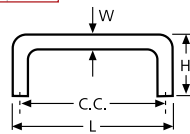

Stainless Steel D-Shape Wire Pull

Finish	C.C. (Hole distance center to center)											
	3" (76 mm)		3-1/2" (89 mm)		3-3/4" (96 mm)		4" (102 mm)		5" (127 mm)		6" (152 mm)	
Stainless steel	81139 65 061	81139 65 062	81139 65 063	81139 65 058	81139 65 059	81139 65 060						
Dimensions	inches	mm	inches	mm	inches	mm	inches	mm	inches	mm	inches	mm
L (Length)	3-5/16	84	3-13/16	97	4-1/16	104	4-1/4	109	5-5/16	135	6-5/16	160
H (Height)	1-3/16	30	1-3/16	30	1-3/16	30	1-3/16	30	1-3/16	30	1-3/16	30
W (Width)	5/16	8	5/16	8	5/16	8	5/16	8	5/16	8	5/16	8