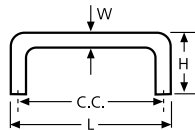

Steel D-Shape Wire Pull

Finish	C.C. (Hole distance center to center)									
	3" (76 mm)		3-1/2" (89 mm)		3-3/4" (96 mm)		4" (102 mm)		5" (127 mm)	
White	81139 29 026		S/O		S/O		81139 29 025		S/O	
Brushed chrome	81139 67 029		81139 67 030		81139 67 031		81139 67 027		81139 67 028	
Black	81139 51 033		81139 51 034		81139 51 035		81139 51 032		S/O	
Polished brass	81139 55 037		81139 55 038		81139 55 039		81139 55 036		S/O	
Polished chrome	81139 46 041		81139 46 042		81139 46 043		81139 46 040		S/O	
Dimensions	inches	mm	inches	mm	inches	mm	inches	mm	inches	mm
L (Length)	3-5/16	84	3-13/16	97	4-1/16	104	4-1/4	109	5-5/16	135
H (Height)	1-1/4	31	1-1/4	31	1-1/4	31	1-1/4	31	1-1/4	31
W (Width)	5/16	8	5/16	8	5/16	8	5/16	8	5/16	8