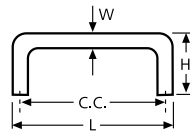

Pulls

Knobs

Steel Bar Pull

Finish	C.C. (Hole distance center to center)									
	6-5/16" (160 mm)		8-13/16" (224 mm)		11-3/8" (288 mm)		13-5/8" (352 mm)		15-1/8" (384 mm)	
Brushed nickel	S/O		81139 68 066		S/O		S/O		S/O	
Satin chrome	81139 60 068		81139 60 069		81139 60 070		81139 60 071		81139 60 072	
Dimensions	inches	mm	inches	mm	inches	mm	inches	mm	inches	mm
L (Length)	8-11/16	220	11-3/16	284	13-11/16	348	16-1/4	412	18-1/4	464
H (Height)	1-1/4	31	1-1/4	31	1-1/4	31	1-1/4	31	1-1/4	31
W (Width)	1/2	12	1/2	12	1/2	12	1/2	12	1/2	12

Steel D-Shape Wire Pull

Finish	C.C. (Hole distance center to center)									
	3" (76 mm)		3-1/2" (89 mm)		3-3/4" (96 mm)		4" (102 mm)		5" (127 mm)	
White	81139 29 026		S/O		S/O		81139 29 025		S/O	
Brushed chrome	81139 67 029		81139 67 030		81139 67 031		81139 67 027		81139 67 028	
Black	81139 51 033		81139 51 034		81139 51 035		81139 51 032		S/O	
Polished brass	81139 55 037		81139 55 038		81139 55 039		81139 55 036		S/O	
Polished chrome	81139 46 041		81139 46 042		81139 46 043		81139 46 040		S/O	
Dimensions	inches	mm	inches	mm	inches	mm	inches	mm	inches	mm
L (Length)	3-5/16	84	3-13/16	97	4-1/16	104	4-1/4	109	5-5/16	135
H (Height)	1-1/4	31	1-1/4	31	1-1/4	31	1-1/4	31	1-1/4	31
W (Width)	5/16	8	5/16	8	5/16	8	5/16	8	5/16	8

Steel D-Shape Oval Wire Pull

Finish	C.C.
	3-3/4" (96 mm)
Matte chrome	81139 61 064
Dimensions	inches mm
L (Length)	4-1/16 104
H (Height)	1 25
W (Width)	3/8 10

S/O – Special Order only – call for current pricing, minimum order quantities, and lead-time.

Aluminum D-Shape Wire Pull

Finish	C.C. (Hole distance center to center)									
	3" (76 mm)		3-1/2" (89 mm)		3-3/4" (96 mm)		4" (102 mm)		5" (127 mm)	
Aluminum	81139 65 124	81139 65 125	81139 65 126	81139 65 122	81139 65 012					
Dimensions	inches	mm	inches	mm	inches	mm	inches	mm	inches	mm
L (Length)	3-5/16	84	3-13/16	97	4-1/16	104	4-1/4	109	5-5/16	135
H (Height)	1-3/16	30	1-3/16	30	1-3/16	30	1-3/16	30	1-3/16	30
W (Width)	5/16	8	5/16	8	5/16	8	5/16	8	5/16	8