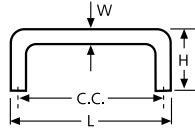

Pulls

Knobs

Steel Bar Pull

Finish	C.C. (Hole distance center to center)									
	6-5/16" (160 mm)		8-13/16" (224 mm)		11-3/8" (288 mm)		13-5/8" (352 mm)		15-1/8" (384 mm)	
Brushed nickel	S/O		81139 68 066		S/O		S/O		S/O	
Satin chrome	81139 60 068		81139 60 069		81139 60 070		81139 60 071		81139 60 072	
Dimensions	inches	mm	inches	mm	inches	mm	inches	mm	inches	mm
L (Length)	8-11/16	220	11-3/16	284	13-11/16	348	16-1/4	412	18-1/4	464
H (Height)	1-1/4	31	1-1/4	31	1-1/4	31	1-1/4	31	1-1/4	31
W (Width)	1/2	12	1/2	12	1/2	12	1/2	12	1/2	12

Steel Arch Pull

Finish	C.C. (Hole distance center to center)									
	3-3/4" (96 mm)		5" (127 mm)		6-5/16" (160 mm)		8-13/16" (224 mm)		11-3/8" (288 mm)	
Satin chrome	81139 60 103		81139 60 087		81139 60 094		81139 60 098		81139 60 101	
Satin nickel	81139 59 104		81139 59 088		81139 59 095		81139 59 099		S/O	
Matte black	81139 51 105		81139 51 089		81139 51 096		81139 51 100		S/O	
Polished brass	81139 55 106		81139 55 090		S/O		S/O		S/O	
Polished chrome	81139 46 107		81139 46 091		81139 46 097		S/O		81139 46 102	
Black nickel	S/O		81139 44 092		S/O		S/O		S/O	
White	S/O		81139 29 093		S/O		S/O		S/O	
Dimensions	inches	mm	inches	mm	inches	mm	inches	mm	inches	mm
L (Length)	4-1/2	115	6	153	7-1/2	190	10-3/8	263	13-3/8	339
H (Height)	1-3/16	30	1-3/16	30	1-1/4	31	1-1/4	31	1-1/4	31
W (Width)	3/8	10	3/8	10	3/8	10	3/8	10	3/8	10