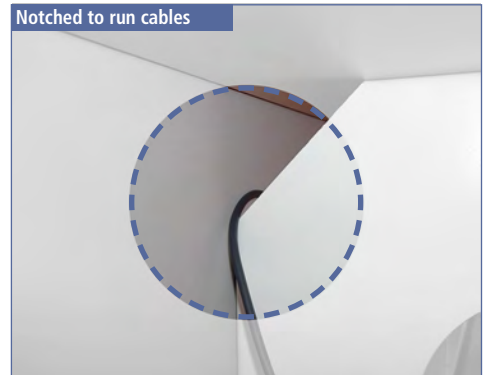

Heavy Duty Workstation Bracket

Features

- ▶▶ 1/8" steel construction
- ▶▶ 1,000 lb load capacity (per pair)
- ▶▶ Multiple 1/4" mount. holes per side
- ▶▶ Texture powder coat finish
- ▶▶ Brackets are reversible
- ▶▶ Sizes 12" x 18" - 24" x 29" have a 3" x 3" (45° notch) to allow for a wall clet and wiring
- ▶▶ Sold in full box quantities only: box quantities consist of equal quantities of right and left hand brackets

Notched to run cables

Applications

- ▶▶ Counter tops
- ▶▶ Work surfaces
- ▶▶ Book shelves
- ▶▶ Closet shelves

Item-No.	Dimensions A x B		Finish
	inch	mm	
72531 77 131	5 x 8	127 x 203	Almond
72531 80 132	5 x 8	127 x 203	Black
72531 86 133	5 x 8	127 x 203	Grey
72531 82 135	5 x 8	127 x 203	White
72531 77 136	8 x 12	203 x 305	Almond
72531 80 137	8 x 12	203 x 305	Black
72531 86 138	8 x 12	203 x 305	Grey
72531 82 140	8 x 12	203 x 305	White
72531 77 141	12 x 18	305 x 457	Almond
72531 80 142	12 x 18	305 x 457	Black
72531 86 143	12 x 18	305 x 457	Grey
72531 82 145	12 x 18	305 x 457	White
72531 77 146	15 x 21	381 x 533	Almond
72531 80 147	15 x 21	381 x 533	Black

Item-No.	Dimensions A x B		Finish
	inch	mm	
72531 86 148	15 x 21	381 x 533	Grey
72531 82 150	15 x 21	381 x 533	White
72531 77 151	18 x 24	457 x 609	Almond
72531 80 152	18 x 24	457 x 609	Black
72531 86 153	18 x 24	457 x 609	Grey
72531 82 155	18 x 24	457 x 609	White
72531 77 156	24 x 24	609 x 609	Almond
72531 80 157	24 x 24	609 x 609	Black
72531 86 158	24 x 24	609 x 609	Grey
72531 82 160	24 x 24	609 x 609	White
72531 77 161	24 x 29	609 x 736	Almond
72531 80 162	24 x 29	609 x 736	Black
72531 86 163	24 x 29	609 x 736	Grey
72531 82 165	24 x 29	609 x 736	White