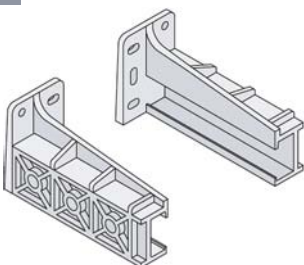

Single Extension Euro Slide

Features

- » Self-closing
- » White epoxy coated finish
- » 1.2mm thickness
- » Double out-stop safety feature
- » Locked-in position when extended
- » 32 mm mounting system
- » Lengths 10" – 24"
- » Packaging: 20 sets, taped in pairs
- » Special order colors available (cream, black or brown)

Applications

- » Kitchen cabinets
- » Bedroom furniture
- » Commercial furniture

Front end of cabinet member

Side spacing and dimensions

15921 82 Item-No.	Dimensions					
	Drawer Length inches	mm	Min. Internal Cabinet Depth inches	mm	Loss of Extension inches	mm
15921 82 001	9-7/8	250	9-15/16	253	3-3/8	85
15921 82 002	11-13/16	300	11-7/8	303	3-3/8	85
15921 82 003	13-3/4	350	13-7/8	353	3-3/8	85
15921 82 004	15-3/4	400	15-7/8	403	3-3/8	85
15921 82 005	17-3/4	450	17-13/16	453	3-3/4	95
15921 82 006	19-11/16	500	19-13/16	503	4	102
15921 82 007	21-5/8	550	21-3/4	553	4-5/16	109
15921 82 008	23-5/8	600	23-3/4	603	4-3/4	119

Hole distances

Rear Mount Socket

17119 29 035 Rear Mount Socket

Features

- » Adapts our single extension Euro slide to the traditional face frame design
- » Set consists of one left and one right bracket
- » White nylon finish
- » Packaging: 10 sets