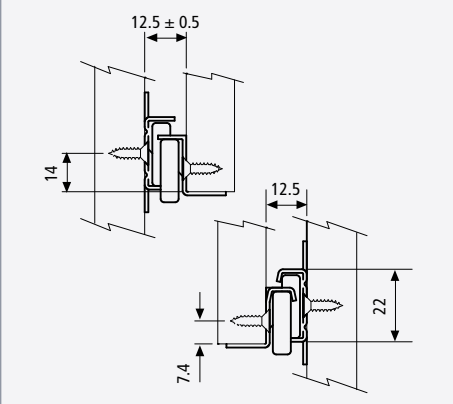

Single Extension Euro Slide

Features

- » Self-closing
- » White epoxy coated finish
- » 1.2mm thickness
- » Double out-stop safety feature
- » Locked-in position when extended
- » 32 mm mounting system
- » Lengths 10" – 24"
- » Packaging: 20 sets, taped in pairs
- » Special order colors available (cream, black or brown)

Applications

- » Kitchen cabinets
- » Bedroom furniture
- » Commercial furniture

Front end of cabinet member

Side spacing and dimensions

15921 82 Item-No.	Dimensions					
	Drawer Length inches	mm	Min. Internal Cabinet Depth inches	mm	Loss of Extension inches	mm
15921 82 001	9-7/8	250	9-15/16	253	3-3/8	85
15921 82 002	11-13/16	300	11-7/8	303	3-3/8	85
15921 82 003	13-3/4	350	13-7/8	353	3-3/8	85
15921 82 004	15-3/4	400	15-7/8	403	3-3/8	85
15921 82 005	17-3/4	450	17-13/16	453	3-3/4	95
15921 82 006	19-11/16	500	19-13/16	503	4	102
15921 82 007	21-5/8	550	21-3/4	553	4-5/16	109
15921 82 008	23-5/8	600	23-3/4	603	4-3/4	119

Hole distances

Rear Mount Socket

17119 29 035 Rear Mount Socket

Features

- » Adapts our single extension Euro slide to the traditional face frame design
- » Set consists of one left and one right bracket
- » White nylon finish
- » Packaging: 10 sets