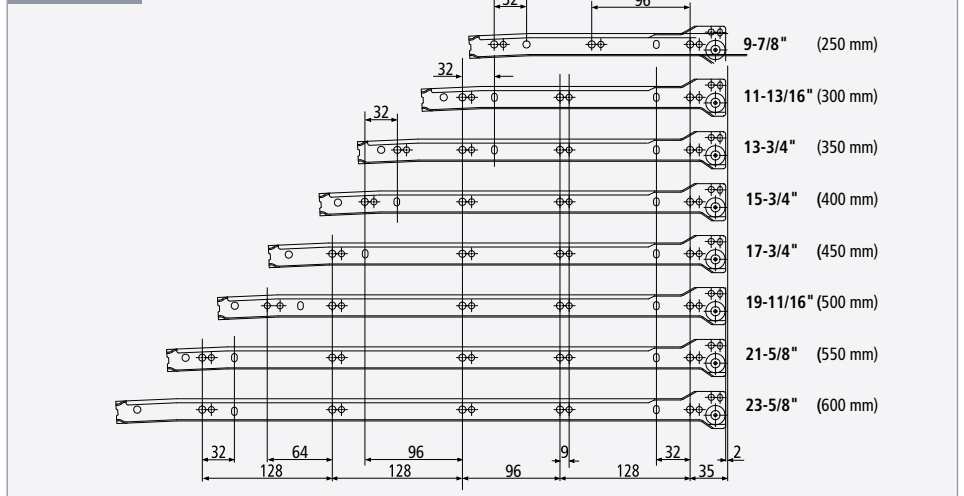

Single Extension Euro Slide

Features

- » Self-closing
- » White epoxy coated finish
- » 1.2mm thickness
- » Double out-stop safety feature
- » Locked-in position when extended
- » 32 mm mounting system
- » Lengths 10" – 24"
- » Packaging: 20 sets, taped in pairs
- » Special order colors available (cream, black or brown)

Applications

- » Kitchen cabinets
- » Bedroom furniture
- » Commercial furniture

Front end of cabinet member

Side spacing and dimensions

15921 82 Item-No.	Dimensions					
	Drawer Length inches	mm	Min. Internal Cabinet Depth inches	mm	Loss of Extension inches	mm
15921 82 001	9-7/8	250	9-15/16	253	3-3/8	85
15921 82 002	11-13/16	300	11-7/8	303	3-3/8	85
15921 82 003	13-3/4	350	13-7/8	353	3-3/8	85
15921 82 004	15-3/4	400	15-7/8	403	3-3/8	85
15921 82 005	17-3/4	450	17-13/16	453	3-3/4	95
15921 82 006	19-11/16	500	19-13/16	503	4	102
15921 82 007	21-5/8	550	21-3/4	553	4-5/16	109
15921 82 008	23-5/8	600	23-3/4	603	4-3/4	119

Hole distances

Rear Mount Socket

17119 29 035 Rear Mount Socket

Features

- » Adapts our single extension Euro slide to the traditional face frame design
- » Set consists of one left and one right bracket
- » White nylon finish
- » Packaging: 10 sets