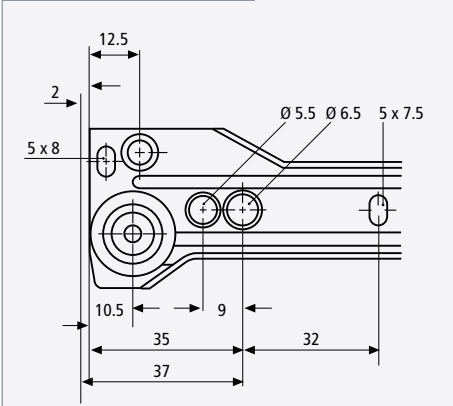

Single Extension Euro Slide

Features

- » Self-closing
- » White epoxy coated finish
- » 1.2mm thickness
- » Double out-stop safety feature
- » Locked-in position when extended
- » 32 mm mounting system
- » Lengths 10" – 24"
- » Packaging: 20 sets, taped in pairs
- » Special order colors available (cream, black or brown)

Applications

- » Kitchen cabinets
- » Bedroom furniture
- » Commercial furniture

Front end of cabinet member

Side spacing and dimensions

15921 82 Item-No.	Dimensions					
	Drawer Length inches	mm	Min. Internal Cabinet Depth inches	mm	Loss of Extension inches	mm
15921 82 001	9-7/8	250	9-15/16	253	3-3/8	85
15921 82 002	11-13/16	300	11-7/8	303	3-3/8	85
15921 82 003	13-3/4	350	13-7/8	353	3-3/8	85
15921 82 004	15-3/4	400	15-7/8	403	3-3/8	85
15921 82 005	17-3/4	450	17-13/16	453	3-3/4	95
15921 82 006	19-11/16	500	19-13/16	503	4	102
15921 82 007	21-5/8	550	21-3/4	553	4-5/16	109
15921 82 008	23-5/8	600	23-3/4	603	4-3/4	119

Hole distances

Rear Mount Socket

17119 29 035 Rear Mount Socket

Features

- » Adapts our single extension Euro slide to the traditional face frame design
- » Set consists of one left and one right bracket
- » White nylon finish
- » Packaging: 10 sets