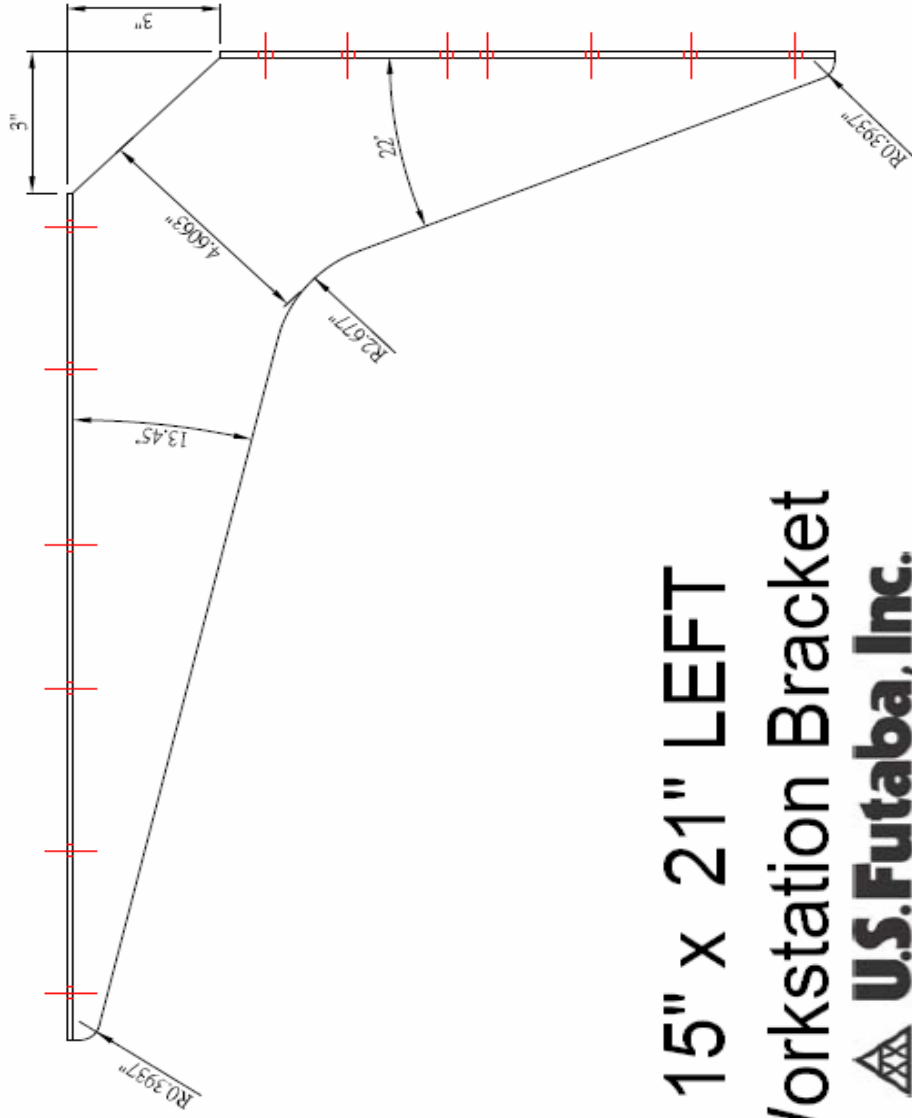

5" x 8" RIGHT Workstation Bracket

8" x 12" LEFT Workstation Bracket

8" x 12" RIGHT Workstation Bracket

12" x 18" LEFT Workstation Bracket

12" x 18" RIGHT Workstation Bracket

15" x 21" LEFT Workstation Bracket

18" x 24" LEFT Workstation Bracket

18" x 24" RIGHT Workstation Bracket

24" x 24" LEFT Workstation Bracket

24" x 29" LEFT Workstation Bracket

U.S. Futaba, Inc.

24" x 29" RIGHT Workstation Bracket