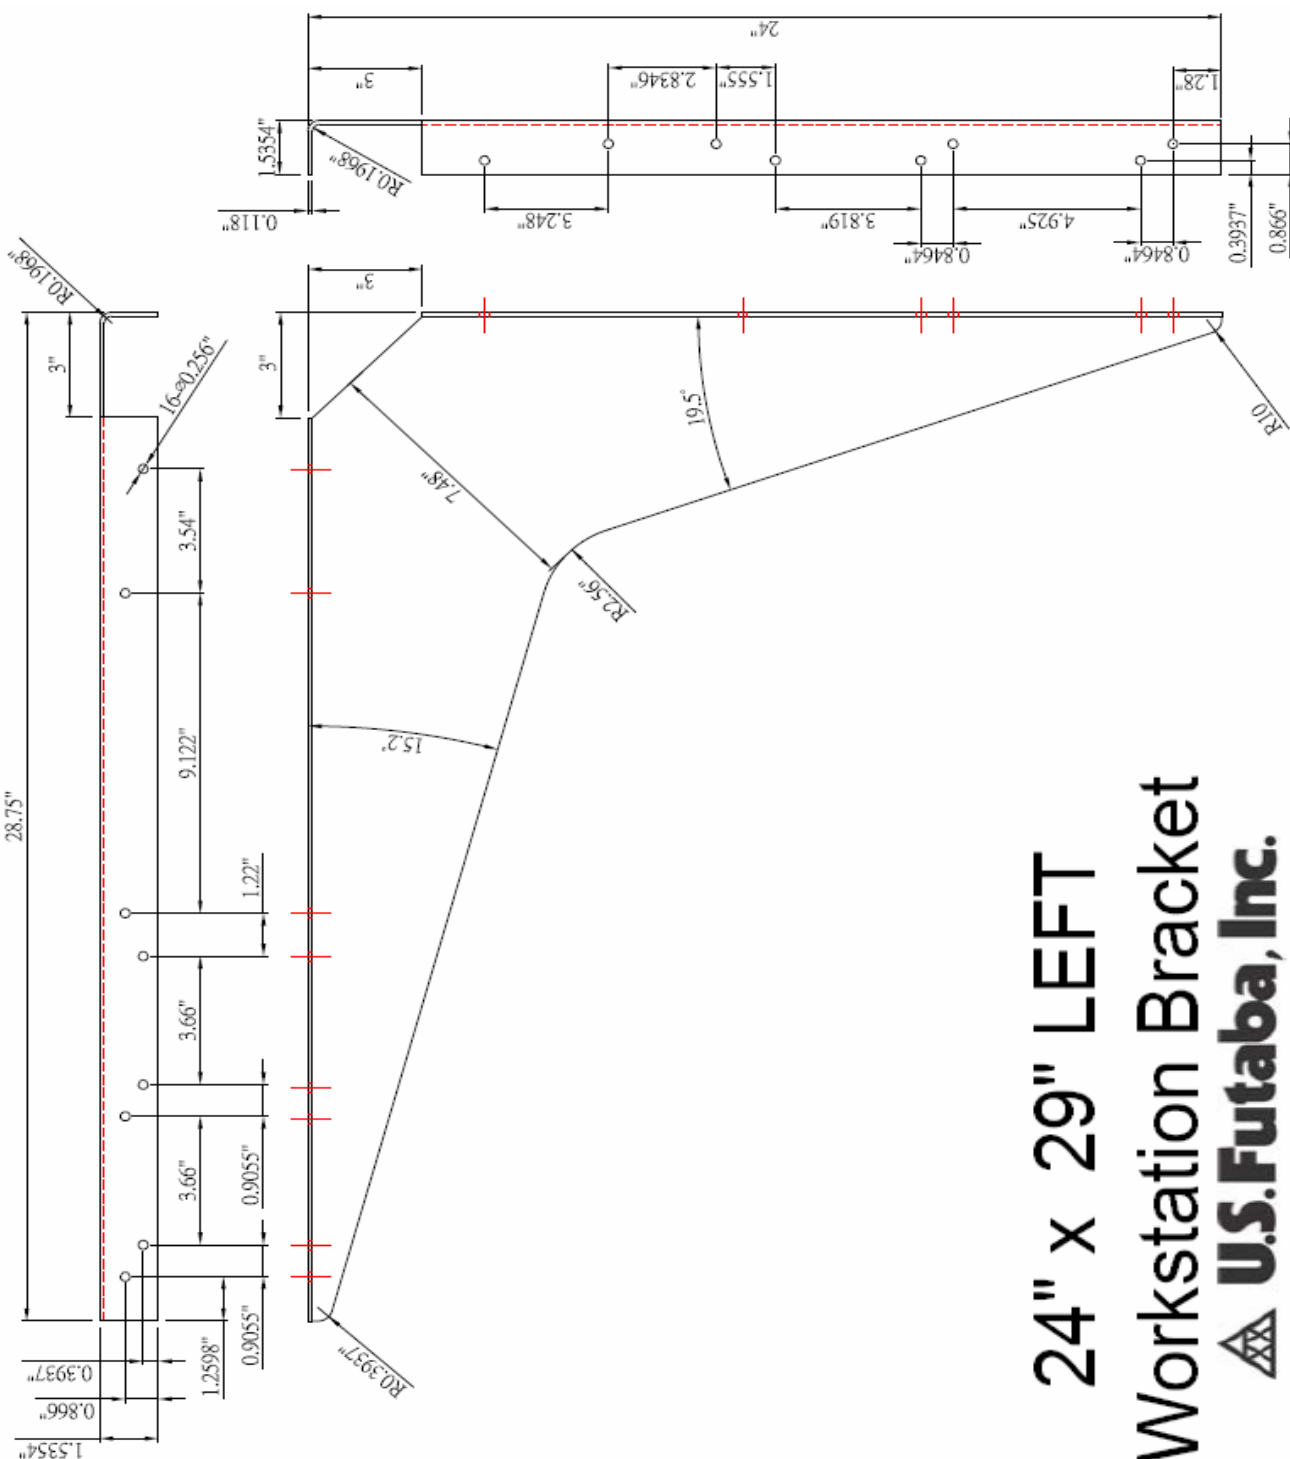

5" x 8" RIGHT Workstation Bracket

8" x 12" LEFT Workstation Bracket

8" x 12" RIGHT Workstation Bracket

12" x 18" LEFT Workstation Bracket

12" x 18" RIGHT Workstation Bracket

15" x 21" LEFT Workstation Bracket

18" x 24" LEFT Workstation Bracket

18" x 24" RIGHT Workstation Bracket

24" x 24" LEFT Workstation Bracket

24" x 29" LEFT Workstation Bracket

U.S. Futaba, Inc.

24" x 29" RIGHT Workstation Bracket