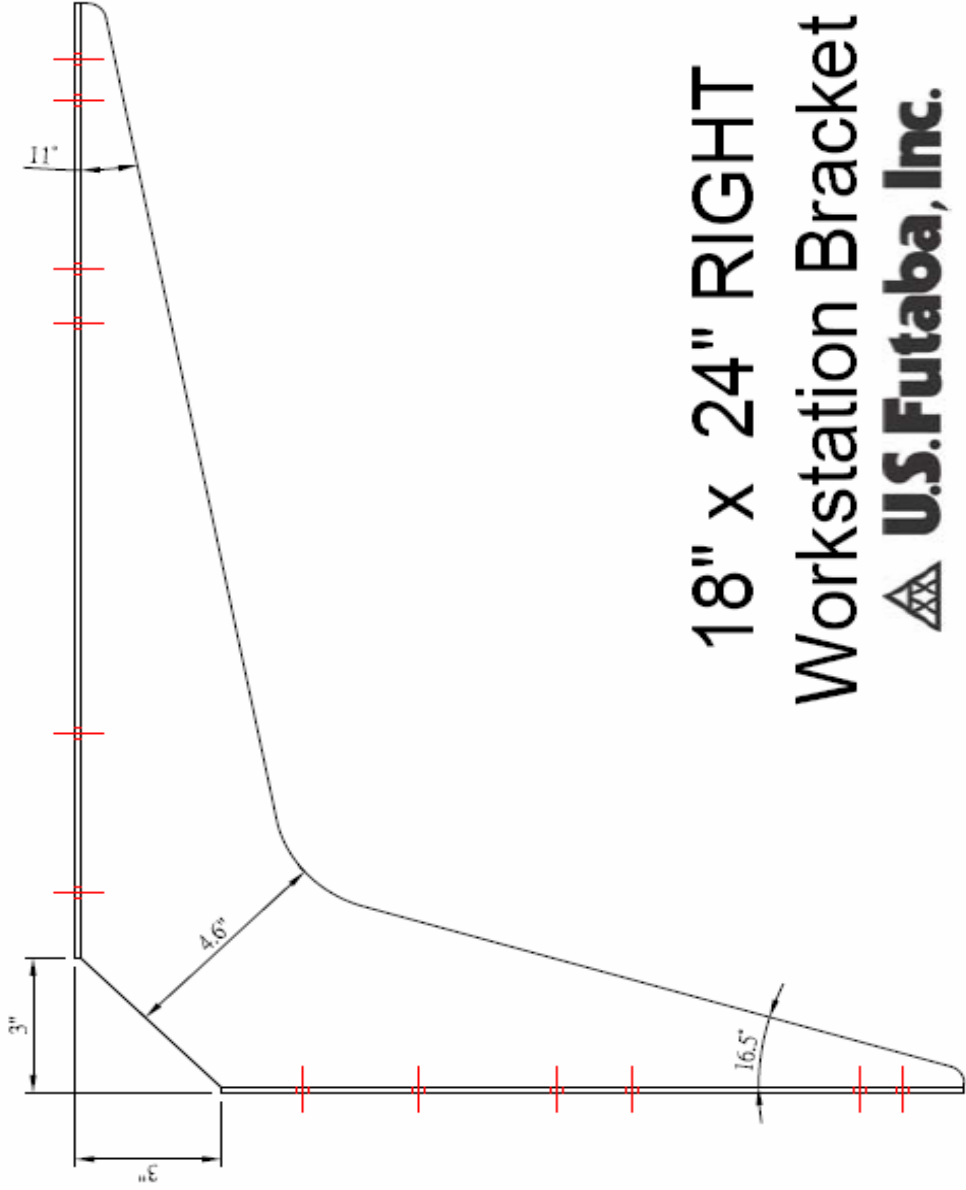

5" x 8" RIGHT Workstation Bracket

8" x 12" LEFT Workstation Bracket

8" x 12" RIGHT Workstation Bracket

12" x 18" LEFT Workstation Bracket

12" x 18" RIGHT Workstation Bracket

15" x 21" LEFT Workstation Bracket

18" x 24" LEFT Workstation Bracket

18" x 24" RIGHT Workstation Bracket

24" x 24" LEFT Workstation Bracket

24" x 29" LEFT Workstation Bracket

U.S. Futaba, Inc.

24" x 29" RIGHT Workstation Bracket