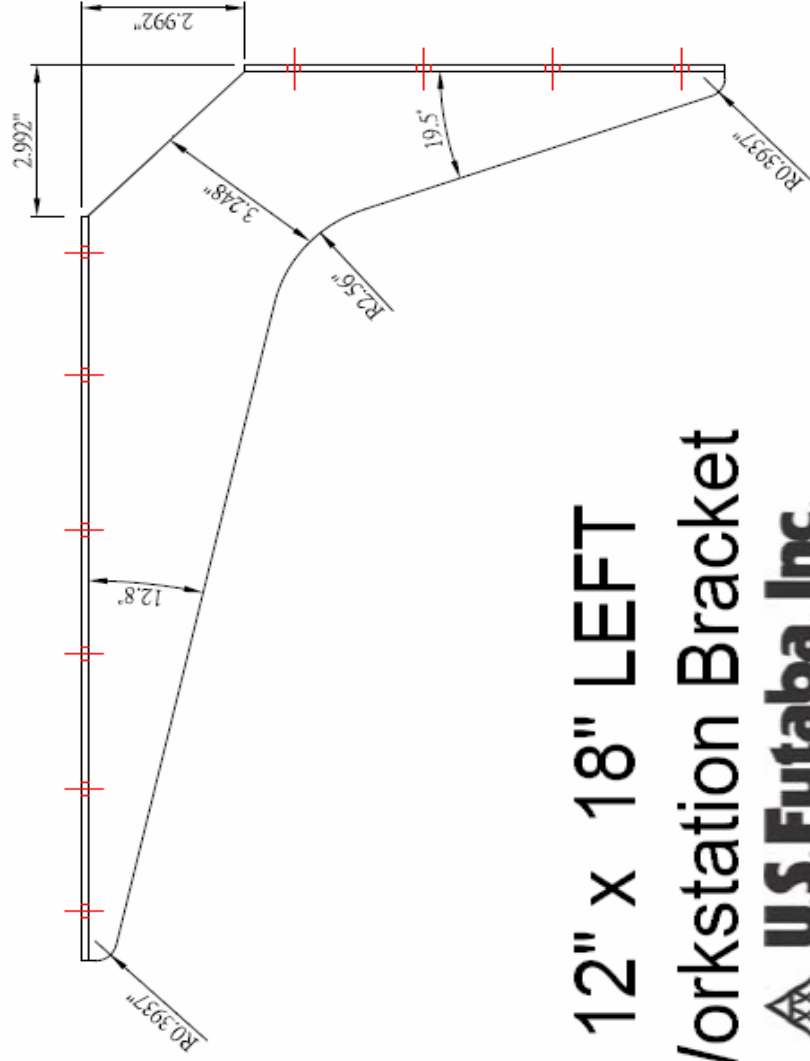

5" x 8" RIGHT Workstation Bracket

8" x 12" LEFT Workstation Bracket

8" x 12" RIGHT Workstation Bracket

12" x 18" LEFT Workstation Bracket

12" x 18" RIGHT Workstation Bracket

15" x 21" LEFT Workstation Bracket

18" x 24" LEFT Workstation Bracket

18" x 24" RIGHT Workstation Bracket

24" x 24" LEFT Workstation Bracket

24" x 29" LEFT Workstation Bracket

U.S. Futaba, Inc.

24" x 29" RIGHT Workstation Bracket