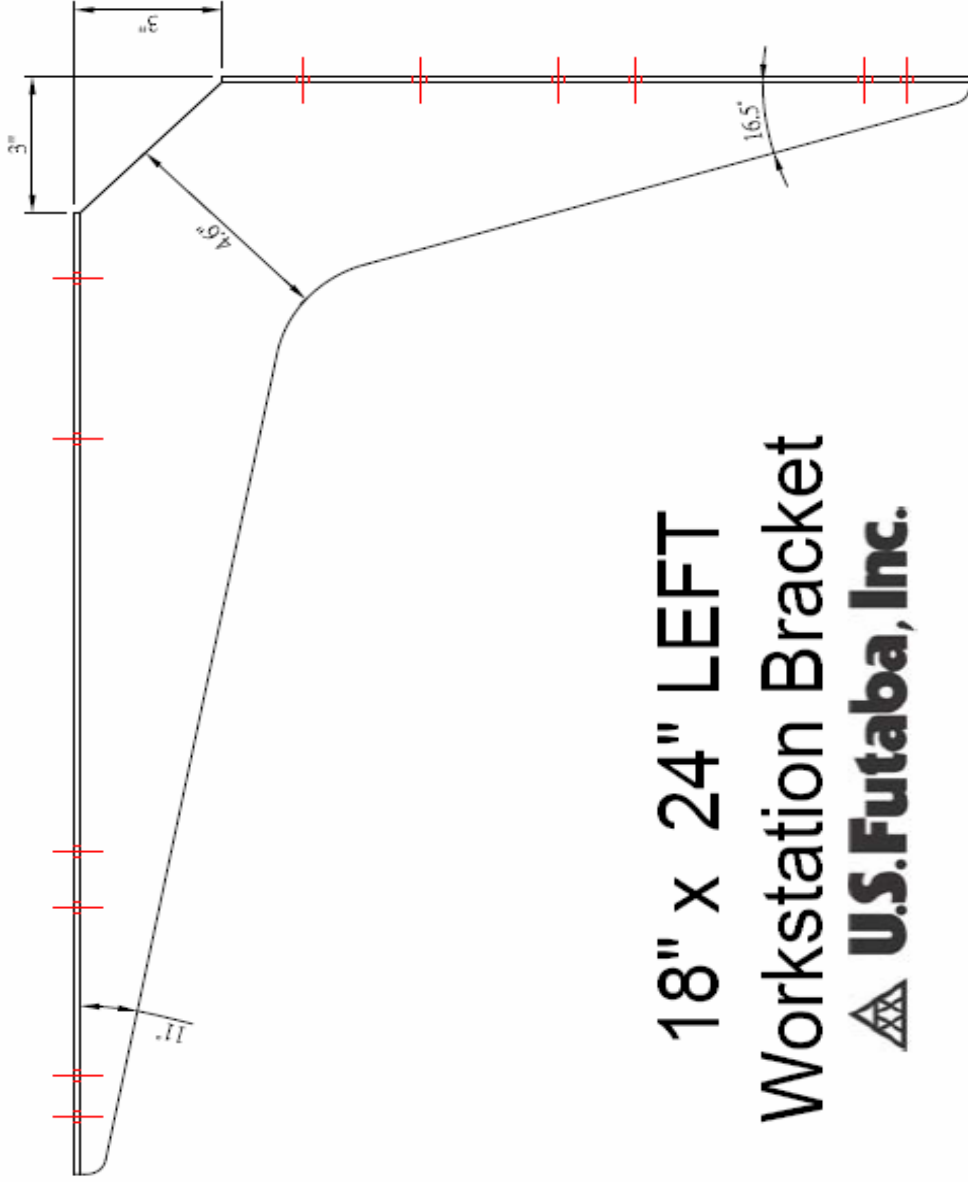

5" x 8" RIGHT Workstation Bracket

8" x 12" LEFT Workstation Bracket

8" x 12" RIGHT Workstation Bracket

12" x 18" LEFT Workstation Bracket

12" x 18" RIGHT Workstation Bracket

15" x 21" LEFT Workstation Bracket

18" x 24" LEFT Workstation Bracket

18" x 24" RIGHT Workstation Bracket

24" x 24" LEFT Workstation Bracket

24" x 29" LEFT Workstation Bracket

U.S. Futaba, Inc.

24" x 29" RIGHT Workstation Bracket