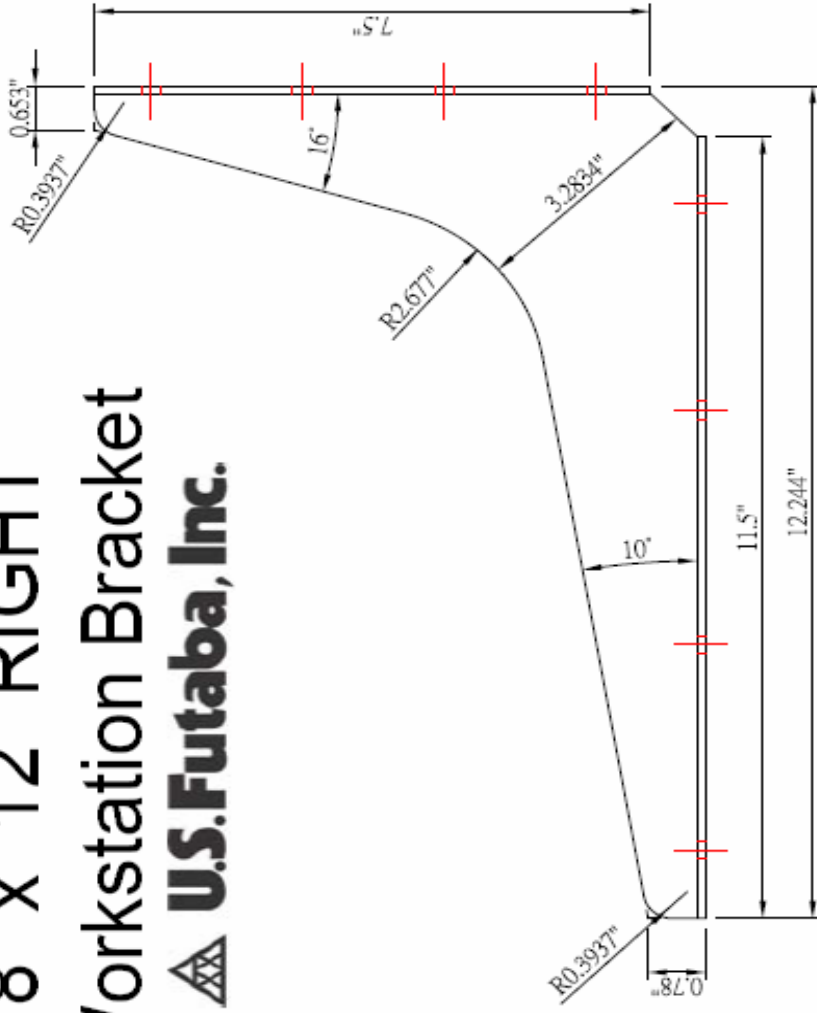

5" x 8" RIGHT Workstation Bracket

8" x 12" LEFT Workstation Bracket

8" x 12" RIGHT Workstation Bracket

12" x 18" LEFT Workstation Bracket

12" x 18" RIGHT Workstation Bracket

15" x 21" LEFT Workstation Bracket

18" x 24" LEFT Workstation Bracket

18" x 24" RIGHT Workstation Bracket

24" x 24" LEFT Workstation Bracket

24" x 29" LEFT Workstation Bracket

U.S. Futaba, Inc.

24" x 29" RIGHT Workstation Bracket