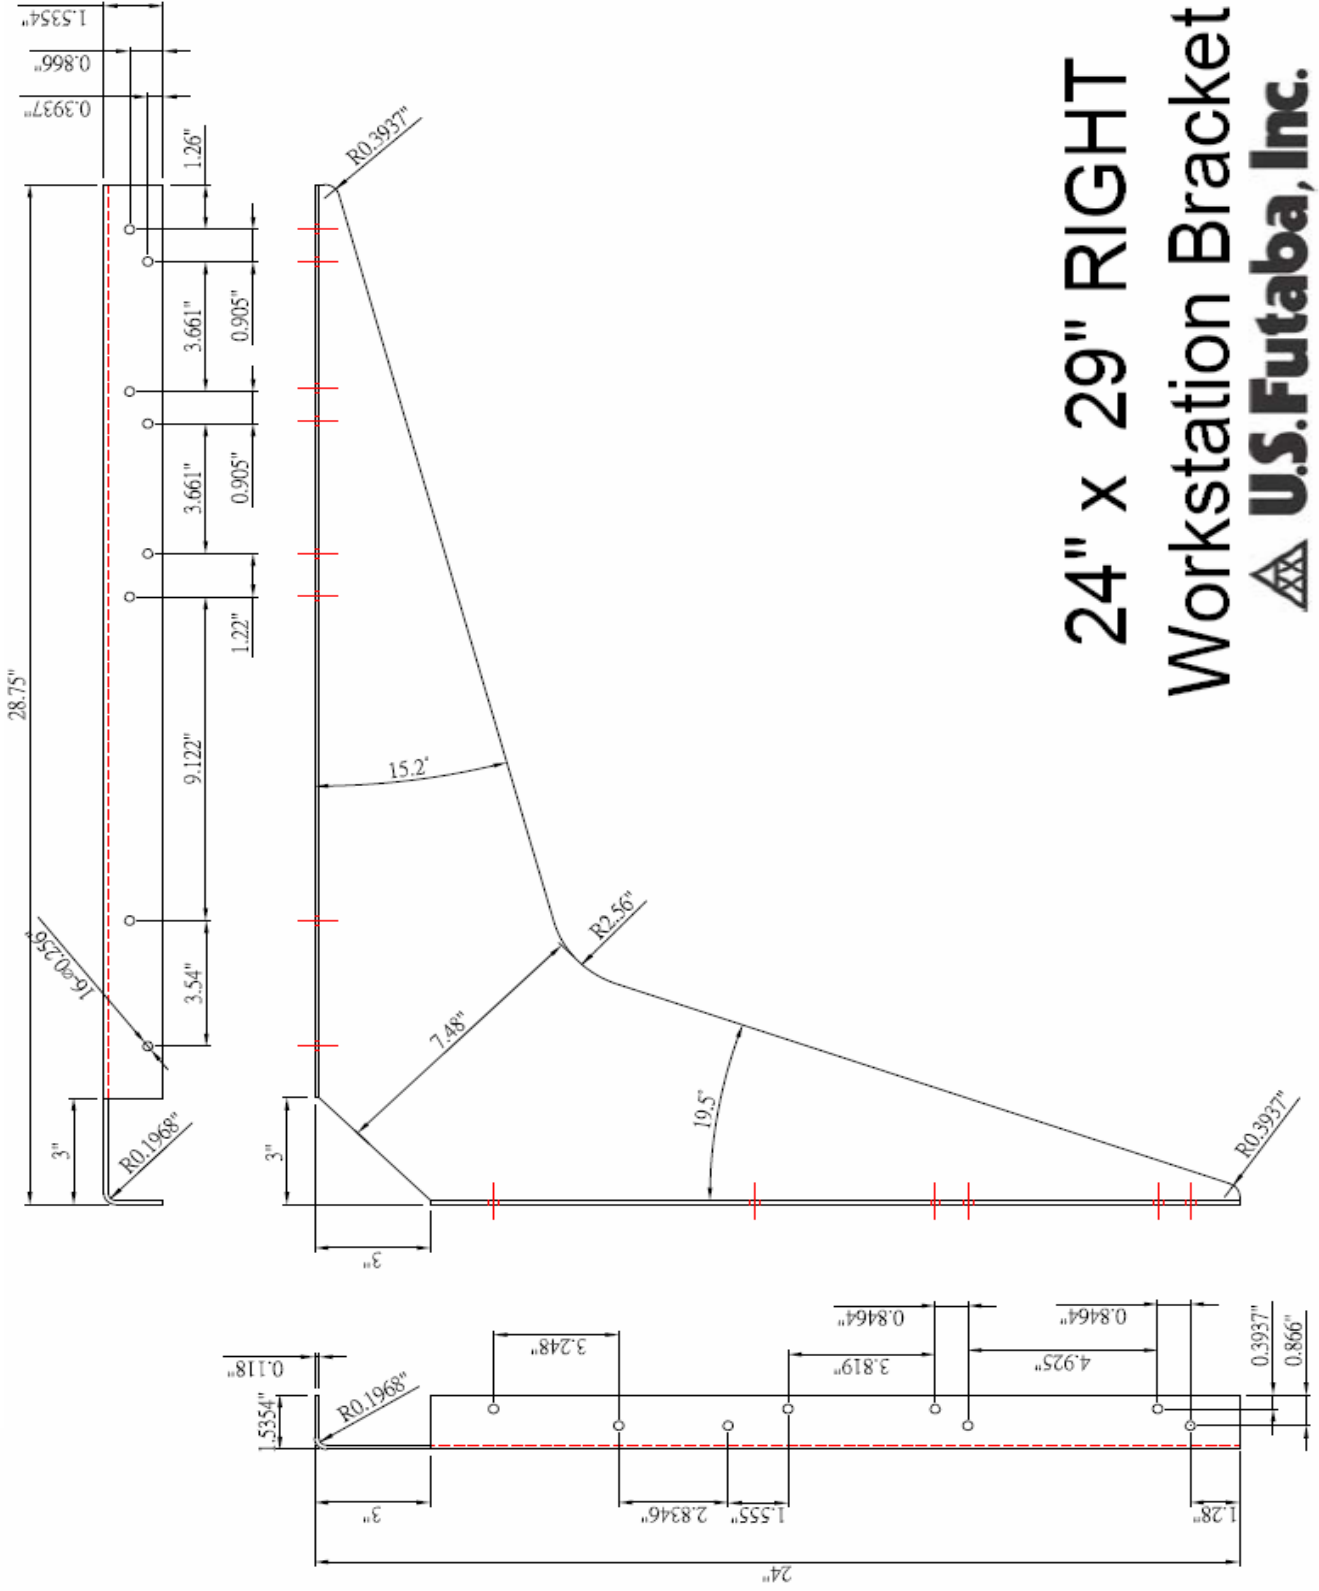

5" x 8" RIGHT Workstation Bracket

8" x 12" LEFT Workstation Bracket

8" x 12" RIGHT Workstation Bracket

12" x 18" LEFT Workstation Bracket

12" x 18" RIGHT Workstation Bracket

15" x 21" LEFT Workstation Bracket

18" x 24" LEFT Workstation Bracket

18" x 24" RIGHT Workstation Bracket

24" x 24" LEFT Workstation Bracket

24" x 29" LEFT Workstation Bracket

U.S. Futaba, Inc.

24" x 29" RIGHT Workstation Bracket