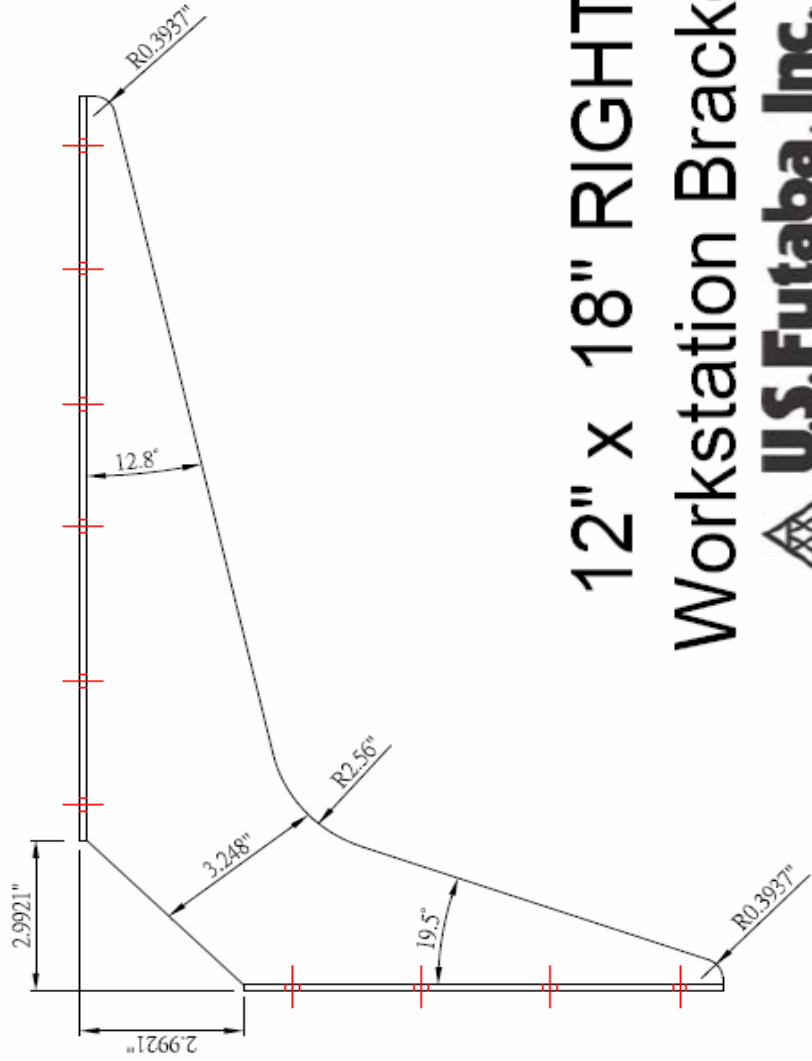

5" x 8" RIGHT Workstation Bracket

8" x 12" LEFT Workstation Bracket

8" x 12" RIGHT Workstation Bracket

12" x 18" LEFT Workstation Bracket

12" x 18" RIGHT Workstation Bracket

15" x 21" LEFT Workstation Bracket

18" x 24" LEFT Workstation Bracket

18" x 24" RIGHT Workstation Bracket

24" x 24" LEFT Workstation Bracket

24" x 29" LEFT Workstation Bracket

U.S. Futaba, Inc.

24" x 29" RIGHT Workstation Bracket