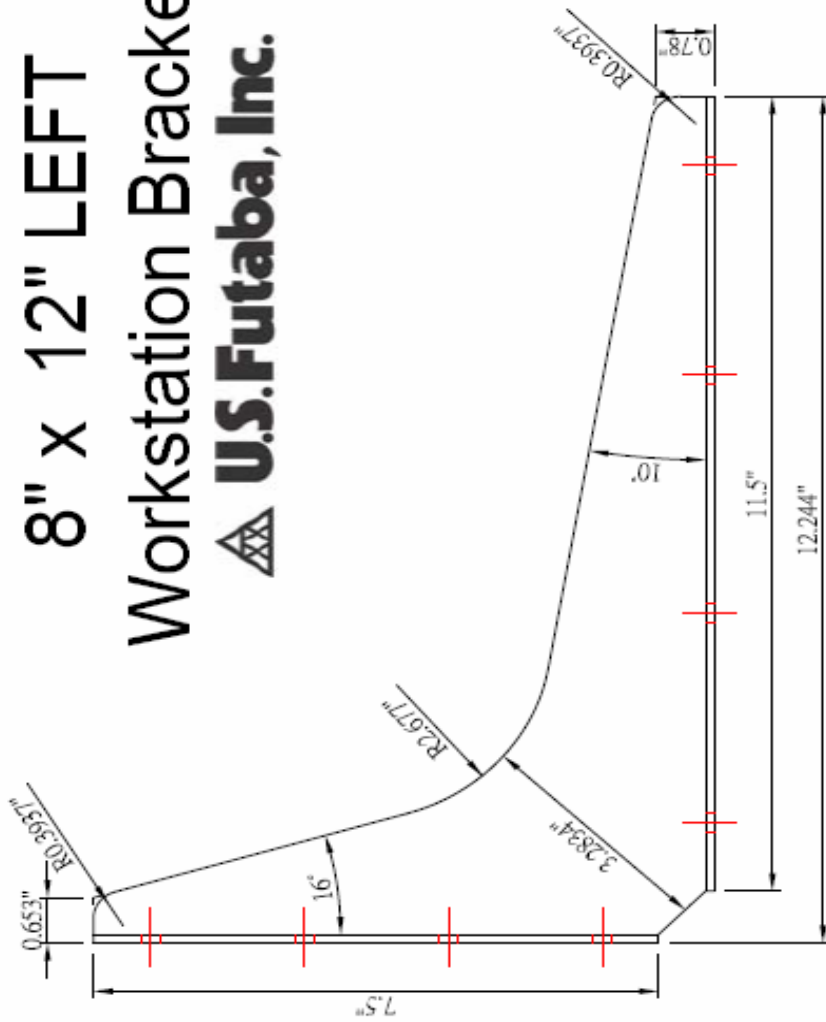

5" x 8" RIGHT Workstation Bracket

8" x 12" LEFT Workstation Bracket

8" x 12" RIGHT Workstation Bracket

12" x 18" LEFT Workstation Bracket

12" x 18" RIGHT Workstation Bracket

15" x 21" LEFT Workstation Bracket

18" x 24" LEFT Workstation Bracket

18" x 24" RIGHT Workstation Bracket

24" x 24" LEFT Workstation Bracket

24" x 29" LEFT Workstation Bracket

U.S. Futaba, Inc.

24" x 29" RIGHT Workstation Bracket