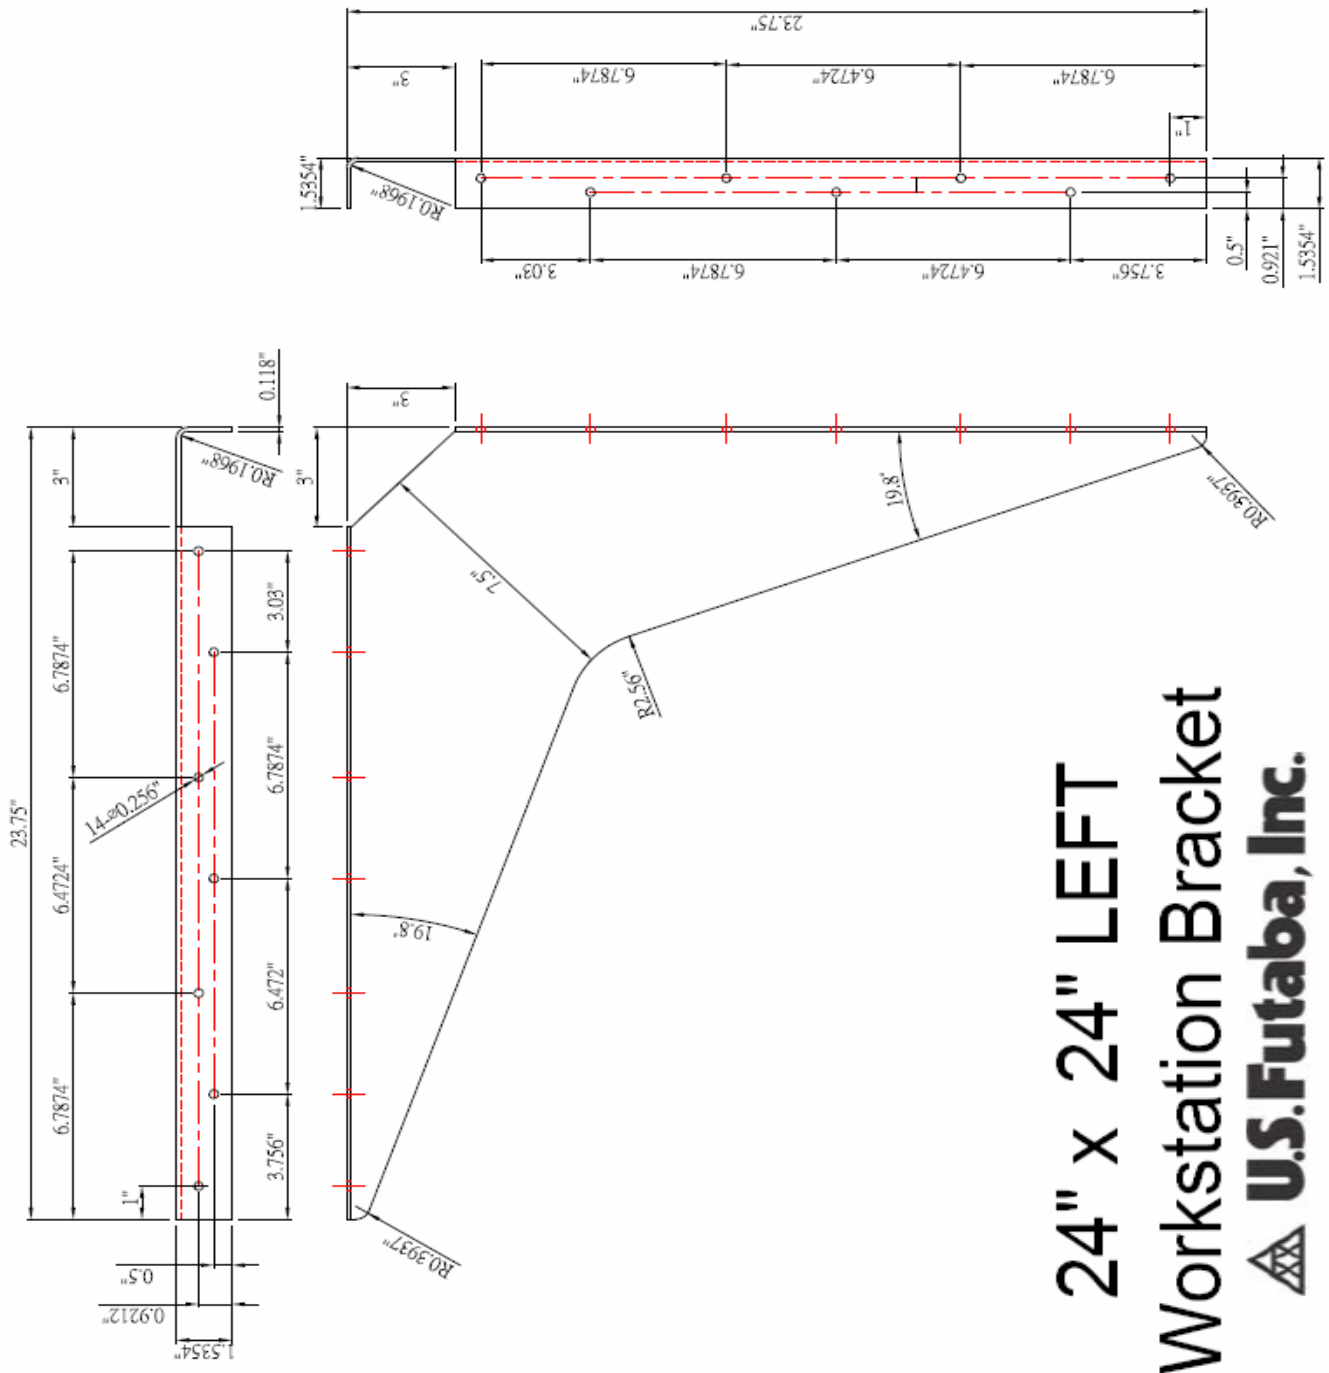

5" x 8" RIGHT Workstation Bracket

8" x 12" LEFT Workstation Bracket

8" x 12" RIGHT Workstation Bracket

12" x 18" LEFT Workstation Bracket

12" x 18" RIGHT Workstation Bracket

15" x 21" LEFT Workstation Bracket

18" x 24" LEFT Workstation Bracket

18" x 24" RIGHT Workstation Bracket

24" x 24" LEFT Workstation Bracket

24" x 29" LEFT Workstation Bracket

U.S. Futaba, Inc.

24" x 29" RIGHT Workstation Bracket