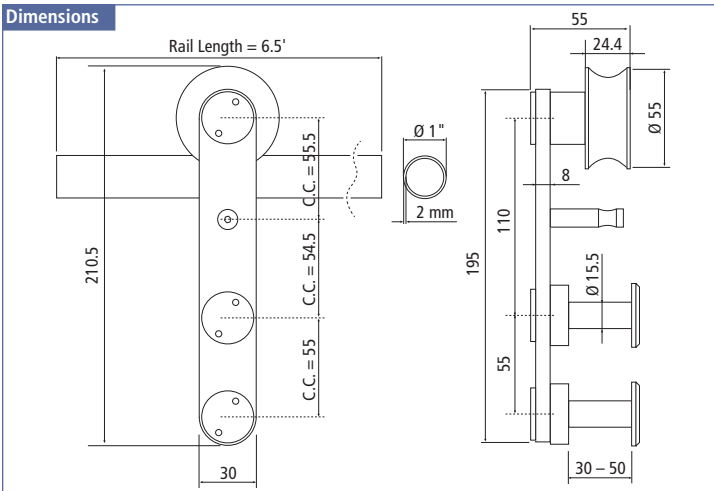

Round Rail Barn Door Hardware – Surface Mount

Features

- ▶▶ Stainless steel
- ▶▶ Max. door weight: 260 lbs. (120 kg)
- ▶▶ Suitable for door thickness of 1-3/16" – 1-31/32" (30 – 50 mm), Soft-close: 1-3/16" – 1-37/64" (30 – 40 mm)
- ▶▶ Black wheel is made of POM (polyformaldehyde)

SOFT CLOSE MECHANISM IN DRILLED GROOVE ON BOTH SIDES OF BAR

Item Number	Description
77114 56 001	Surface Mount Hardware Kit

Set includes
4 Clamps for Fixing Track
2 Door Stoppers
1 Rail, Length 6.5'
2 End Caps
2 Sliding Door Rollers
1 Floor Guide
Screws and Mounting Tool

Item Number	Description
77113 56 002	Surface Mount Hardware Kit with Soft Close

Set includes
4 Clamps for Fixing Track
2 Door Stops
1 Rail, Length 6.5'
2 End Caps
2 Soft Close Mechanisms
2 Triggers for the Soft Close
2 Sliding Door Rollers
1 Floor Guide
Screws and Mounting Tool

Dimensions

Dimensions

Packaging