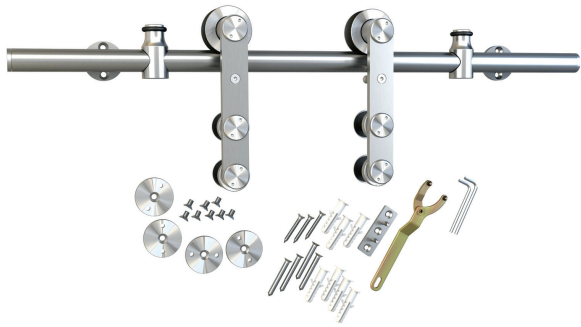

Round Rail Barn Door Hardware – Surface Mount

Features

- ▶▶ Stainless steel
- ▶▶ Max. door weight: 260 lbs. (120 kg)
- ▶▶ Suitable for door thickness of 1-3/16" – 1-31/32" (30 – 50 mm), Soft-close: 1-3/16" – 1-37/64" (30 – 40 mm)
- ▶▶ Black wheel is made of POM (polyformaldehyde)

SOFT CLOSE MECHANISM IN DRILLED GROOVE ON BOTH SIDES OF BAR

Item Number	Description
77114 56 001	Surface Mount Hardware Kit

Set includes
4 Clamps for Fixing Track
2 Door Stoppers
1 Rail, Length 6.5'
2 End Caps
2 Sliding Door Rollers
1 Floor Guide
Screws and Mounting Tool

Item Number	Description
77113 56 002	Surface Mount Hardware Kit with Soft Close

Set includes
4 Clamps for Fixing Track
2 Door Stops
1 Rail, Length 6.5'
2 End Caps
2 Soft Close Mechanisms
2 Triggers for the Soft Close
2 Sliding Door Rollers
1 Floor Guide
Screws and Mounting Tool