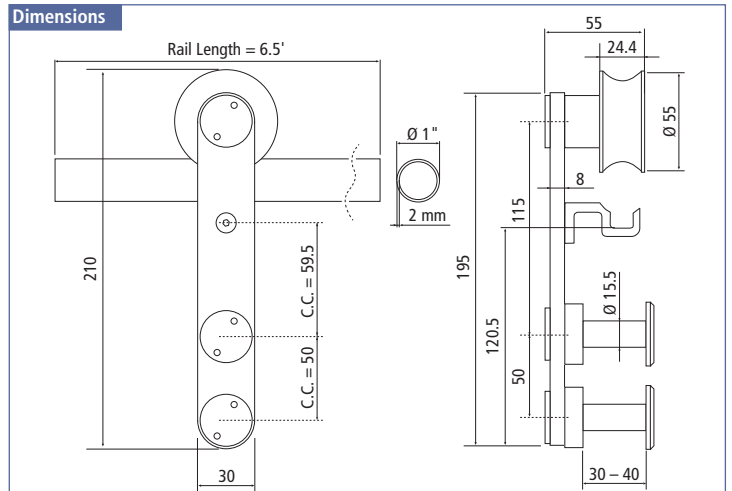

Round Rail Barn Door Hardware – Surface Mount

Features

- ▶▶ Stainless steel
- ▶▶ Max. door weight: 260 lbs. (120 kg)
- ▶▶ Suitable for door thickness of 1-3/16" – 1-31/32" (30 – 50 mm), Soft-close: 1-3/16" – 1-37/64" (30 – 40 mm)
- ▶▶ Black wheel is made of POM (polyformaldehyde)

SOFT CLOSE MECHANISM IN DRILLED GROOVE ON BOTH SIDES OF BAR

Item Number	Description
77114 56 001	Surface Mount Hardware Kit

Set includes
4 Clamps for Fixing Track
2 Door Stoppers
1 Rail, Length 6.5'
2 End Caps
2 Sliding Door Rollers
1 Floor Guide
Screws and Mounting Tool

Item Number	Description
77113 56 002	Surface Mount Hardware Kit with Soft Close

Set includes
4 Clamps for Fixing Track
2 Door Stops
1 Rail, Length 6.5'
2 End Caps
2 Soft Close Mechanisms
2 Triggers for the Soft Close
2 Sliding Door Rollers
1 Floor Guide
Screws and Mounting Tool

Dimensions

Dimensions

Packaging