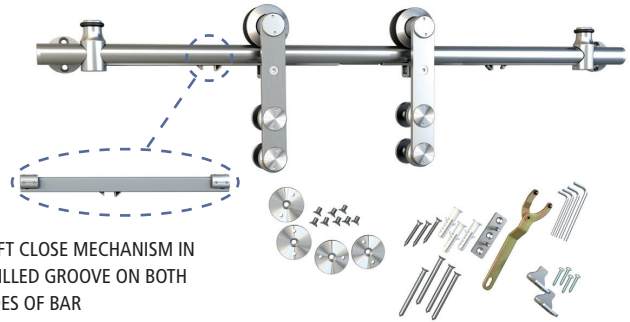

Round Rail Barn Door Hardware – Surface Mount

Features

- ▶▶ Stainless steel
- ▶▶ Max. door weight: 260 lbs. (120 kg)
- ▶▶ Suitable for door thickness of 1-3/16" – 1-31/32" (30 – 50 mm), Soft-close: 1-3/16" – 1-37/64" (30 – 40 mm)
- ▶▶ Black wheel is made of POM (polyformaldehyde)

SOFT CLOSE MECHANISM IN DRILLED GROOVE ON BOTH SIDES OF BAR

Item Number	Description
77114 56 001	Surface Mount Hardware Kit

Set includes
4 Clamps for Fixing Track
2 Door Stoppers
1 Rail, Length 6.5'
2 End Caps
2 Sliding Door Rollers
1 Floor Guide
Screws and Mounting Tool

Item Number	Description
77113 56 002	Surface Mount Hardware Kit with Soft Close

Set includes
4 Clamps for Fixing Track
2 Door Stops
1 Rail, Length 6.5'
2 End Caps
2 Soft Close Mechanisms
2 Triggers for the Soft Close
2 Sliding Door Rollers
1 Floor Guide
Screws and Mounting Tool