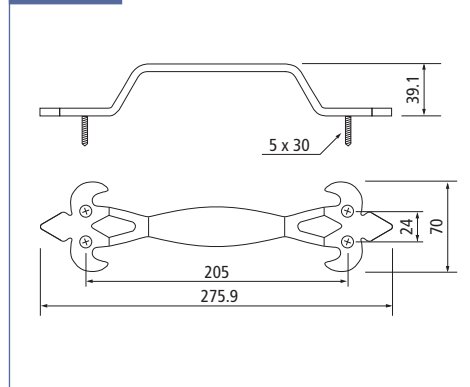

Soft Close Mechanism for Flat Rail

Features

- ▶ Max. load of 176 lbs. (80 kg)
- ▶ Overall dimensions:
13-3/8" x 15/16" x 13/16"
(340 x 24 x 21 mm)

Item Number	Material/Finish
77253 51 100	Matte Black
77253 56 109	Stainless Steel

Dimensions

Handles for Barn Door Hardware

Rectangle Handle

Item Number	Material/Finish
77519 51 307	Matte Black
77519 53 308	Oil Rubbed Bronze
77519 59 306	Satin Nickel

Dimensions

Fleur-de-lys Handle

Item Number	Material/Finish
77519 51 310	Matte Black
77519 53 311	Oil Rubbed Bronze
77519 59 309	Satin Nickel

Dimensions

Octagon Handle

Item Number	Material/Finish
77519 51 313	Matte Black
77519 53 314	Oil Rubbed Bronze
77519 59 312	Satin Nickel

Dimensions