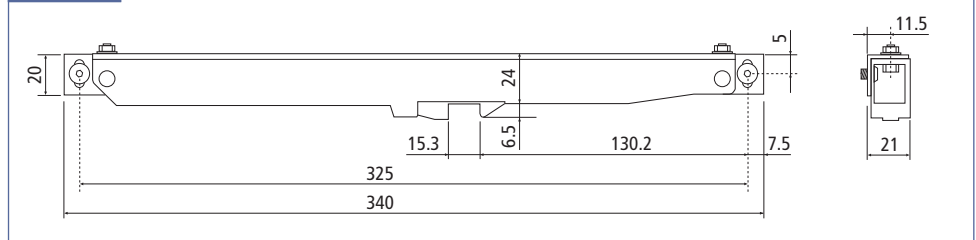

Soft Close Mechanism for Flat Rail

Features

- ▶ Max. load of 176 lbs. (80 kg)
- ▶ Overall dimensions:
13-3/8" x 15/16" x 13/16"
(340 x 24 x 21 mm)

Item Number	Material/Finish
77253 51 100	Matte Black
77253 56 109	Stainless Steel

Dimensions

Handles for Barn Door Hardware

Rectangle Handle

Item Number	Material/Finish
77519 51 307	Matte Black
77519 53 308	Oil Rubbed Bronze
77519 59 306	Satin Nickel

Dimensions

Fleur-de-lys Handle

Item Number	Material/Finish
77519 51 310	Matte Black
77519 53 311	Oil Rubbed Bronze
77519 59 309	Satin Nickel

Dimensions

Octagon Handle

Item Number	Material/Finish
77519 51 313	Matte Black
77519 53 314	Oil Rubbed Bronze
77519 59 312	Satin Nickel

Dimensions