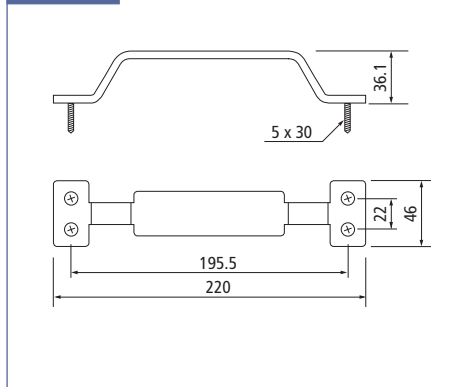

Soft Close Mechanism for Flat Rail

Features

- ▶ Max. load of 176 lbs. (80 kg)
- ▶ Overall dimensions:
13-3/8" x 15/16" x 13/16"
(340 x 24 x 21 mm)

Item Number	Material/Finish
77253 51 100	Matte Black
77253 56 109	Stainless Steel

Dimensions

Handles for Barn Door Hardware

Rectangle Handle

Item Number	Material/Finish
77519 51 307	Matte Black
77519 53 308	Oil Rubbed Bronze
77519 59 306	Satin Nickel

Dimensions

Fleur-de-lys Handle

Item Number	Material/Finish
77519 51 310	Matte Black
77519 53 311	Oil Rubbed Bronze
77519 59 309	Satin Nickel

Dimensions

Octagon Handle

Item Number	Material/Finish
77519 51 313	Matte Black
77519 53 314	Oil Rubbed Bronze
77519 59 312	Satin Nickel

Dimensions