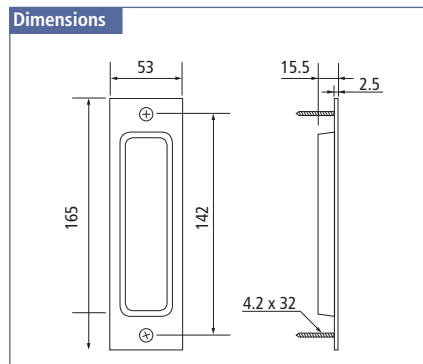

Dimensions

Dimensions

Flush Handles for Barn Door Hardware

Standard Height · 6-1/2"

| Item Number | Material/Finish |
|--------------|-------------------|
| 77539 51 301 | Matte Black |
| 77539 53 302 | Oil Rubbed Bronze |
| 77539 59 300 | Satin Nickel |

Extended Height · 8"

| Item Number | Material/Finish |
|--------------|-------------------|
| 77539 51 304 | Matte Black |
| 77539 53 305 | Oil Rubbed Bronze |
| 77539 59 303 | Satin Nickel |

Dimensions

Dimensions