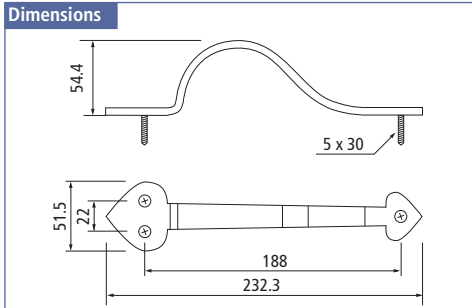

Handles for Barn Door Hardware

Spade Handle

Rounded Handle

| Item Number | Material/Finish |
|--------------|-------------------|
| 77519 51 319 | Matte Black |
| 77519 53 320 | Oil Rubbed Bronze |

| Item Number | Material/Finish |
|--------------|-------------------|
| 77519 51 316 | Matte Black |
| 77519 53 317 | Oil Rubbed Bronze |
| 77519 59 315 | Satin Nickel |

Dimensions

Dimensions

Flush Handles for Barn Door Hardware

Standard Height · 6-1/2"

| Item Number | Material/Finish |
|--------------|-------------------|
| 77539 51 301 | Matte Black |
| 77539 53 302 | Oil Rubbed Bronze |
| 77539 59 300 | Satin Nickel |

Extended Height · 8"

| Item Number | Material/Finish |
|--------------|-------------------|
| 77539 51 304 | Matte Black |
| 77539 53 305 | Oil Rubbed Bronze |
| 77539 59 303 | Satin Nickel |

Dimensions

Dimensions