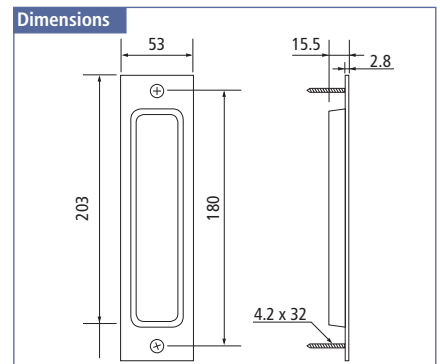

Dimensions

Dimensions

Flush Handles for Barn Door Hardware

Standard Height · 6-1/2"

| Item Number | Material/Finish |
|--------------|-------------------|
| 77539 51 301 | Matte Black |
| 77539 53 302 | Oil Rubbed Bronze |
| 77539 59 300 | Satin Nickel |

Extended Height · 8"

| Item Number | Material/Finish |
|--------------|-------------------|
| 77539 51 304 | Matte Black |
| 77539 53 305 | Oil Rubbed Bronze |
| 77539 59 303 | Satin Nickel |

Dimensions

Dimensions

Latches for Barn Door Hardware

| Item Number | Material/Finish |
|--------------|-------------------|
| 77519 51 201 | Matte Black |
| 77519 53 202 | Oil Rubbed Bronze |
| 77519 59 200 | Satin Nickel |

Dimensions