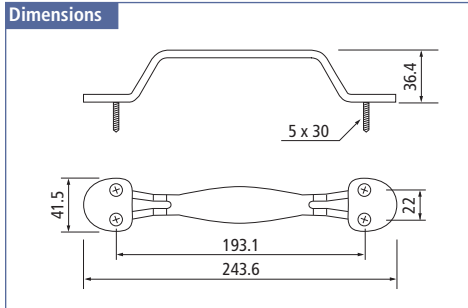

Handles for Barn Door Hardware

Spade Handle

Rounded Handle

| Item Number | Material/Finish |
|--------------|-------------------|
| 77519 51 319 | Matte Black |
| 77519 53 320 | Oil Rubbed Bronze |

| Item Number | Material/Finish |
|--------------|-------------------|
| 77519 51 316 | Matte Black |
| 77519 53 317 | Oil Rubbed Bronze |
| 77519 59 315 | Satin Nickel |

Dimensions

Dimensions

Flush Handles for Barn Door Hardware

Standard Height · 6-1/2"

| Item Number | Material/Finish |
|--------------|-------------------|
| 77539 51 301 | Matte Black |
| 77539 53 302 | Oil Rubbed Bronze |
| 77539 59 300 | Satin Nickel |

Extended Height · 8"

| Item Number | Material/Finish |
|--------------|-------------------|
| 77539 51 304 | Matte Black |
| 77539 53 305 | Oil Rubbed Bronze |
| 77539 59 303 | Satin Nickel |

Dimensions

Dimensions