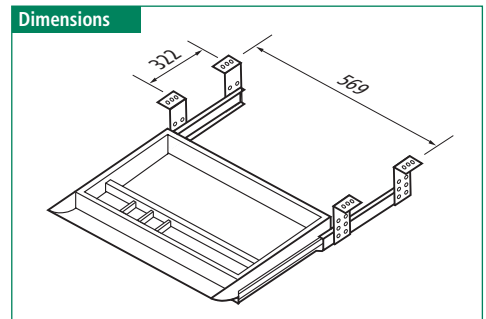

Item Number	Colors
60111 12 001	Black Tray | Black Slides