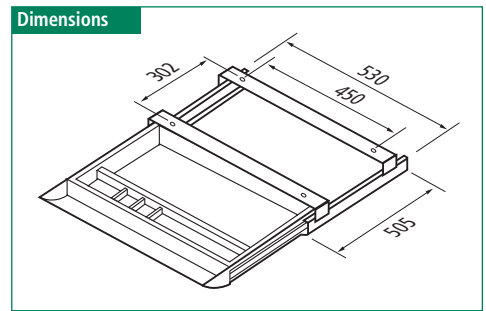

### Features

- ▶ Mounted to metal frame
- ▶ Roller slides
- ▶ Easy installation
- ▶ Colors: black tray / black frame

### Drawer Size (L x W x H)

- ▶ 20-7/8" x 18-1/2" x 1-7/8"  
(530 x 470 x 48 mm)