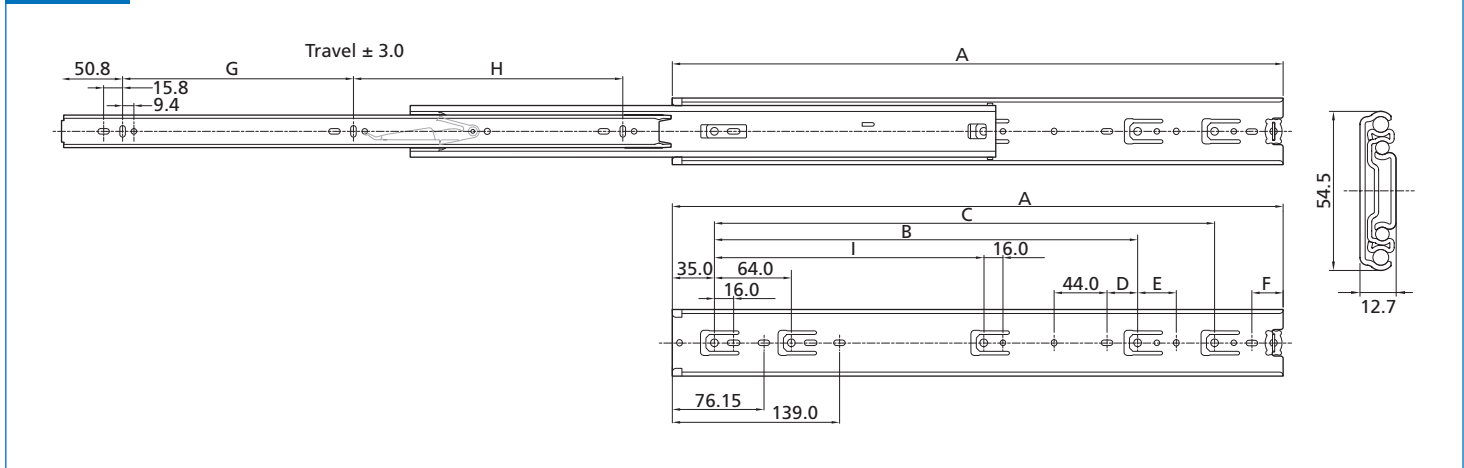

Dimensions

Item Number	Length		Travel		A		B		C		D		E		F		G		H		I		
	Inches	mm	Inches	mm	Inches	mm	Inches	mm	Inches	mm	Inch	mm	Inches	mm	Inches	mm	Inches	mm	Inches	mm	Inches	mm	
11517 04 150	10	250	10	254	10	254									6-5/8	169					6-5/16	160	
11517 04 151	12	300	12	305	12	305									3-3/4	96	5	128			8-13/16	224	
11517 04 152	14	350	14	356	14	356								1-13/16	46	5	128	5	128		8-13/16	224	
11517 04 153	16	400	16	406	16	406	11-1/4	288						1-5/16	33	6-5/16	160	6-5/16	160		8-13/16	224	
11517 04 154	18	450	18	457	18	457	13-7/8	352			1	25	1-1/4	32		6-5/16	160	7-9/16	192		8-13/16	224	
11517 04 155	20	500	20	508	20	508	13-7/8	352	16-3/8	416	1	25	1-1/4	32		7-9/16	192	8-13/16	224		8-13/16	224	
11517 04 156	22	550	22	559	22	559	13-7/8	352	16-3/8	416	1	25	1-1/4	32	2-1/4	58	8-13/16	224	10-1/16	256		8-13/16	224
11517 04 157	24	600	24	610	24	610	13-7/8	352	18-7/8	480	1	25	1-1/4	32	1-13/16	45	10-1/16	256	10-1/16	256		8-13/16	224
11517 04 158	26	650	26	660	26	660	13-7/8	352	21-3/8	544	1	25	1-1/4	32		10-1/16	256	12-9/16	320		8-13/16	224	
11517 04 159	28	700	28	711	28	711	13-7/8	352	21-3/8	544	1	25	1-1/4	32	3-1/4	82	10-1/16	256	13-7/8	352		8-13/16	224
11517 04 160	30	750	30	750	30	762	16-3/8	416	26-15/32	672	1	25	1-1/4	32		11-3/8	288	15-1/16	384		8-13/16	224	
11517 04 161	32	800	32	813	32	813	16-3/8	416	26-15/32	672	1	25	1-1/4	32	2-13/16	56	12-9/16	320	15-1/16	384		8-13/16	224