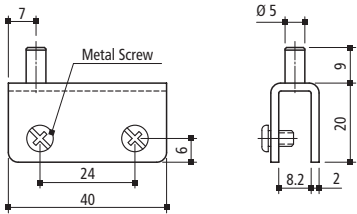

Dimensions

40 x 20 mm · Includes 2 hinges, 2 plates, 4 screws

Item Number	Glass Thickness		Finish
	Inch	mm	
24331 01 050	3/16 - 1/4	4 - 6	Black Zinc Plated
24331 55 059	3/16 - 1/4	4 - 6	Brass
24331 46 056	3/16 - 1/4	4 - 6	Chrome

Dimensions

40 x 13.5 mm · Includes 2 hinges, 2 plates, 4 screws

Item Number	Glass Thickness		Finish
	Inch	mm	
24331 01 048	3/16 - 1/4	4 - 6	Black Zinc Plated
24331 55 058	3/16 - 1/4	4 - 6	Brass
24331 46 055	3/16 - 1/4	4 - 6	Chrome

Dimensions

40 x 20 mm · Includes 2 hinges, 4 screws

Item Number	Glass Thickness		Finish
	Inch	mm	
24311 01 062	3/16 - 1/4	4 - 6	Black Zinc Plated
24311 55 040	3/16 - 1/4	4 - 6	Brass
24311 46 057	3/16 - 1/4	4 - 6	Chrome

Inlay Glass Door Hinges

Dimensions

Self-Closing · Includes 2 hinges, 2 rubber pads, 2 screws

Item Number	Glass Thickness		Finish
	Inch	mm	
24311 01 030	max. 3/16	max. 5	Black Zinc Plated
24311 55 043	max. 3/16	max. 5	Brass
24311 46 036	max. 3/16	max. 5	Chrome