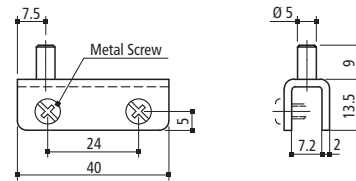

Dimensions

40 x 20 mm · Includes 2 hinges, 2 plates, 4 screws

Item Number	Glass Thickness		Finish
	Inch	mm	
24331 01 050	3/16 - 1/4	4 - 6	Black Zinc Plated
24331 55 059	3/16 - 1/4	4 - 6	Brass
24331 46 056	3/16 - 1/4	4 - 6	Chrome

Dimensions

40 x 13.5 mm · Includes 2 hinges, 2 plates, 4 screws

Item Number	Glass Thickness		Finish
	Inch	mm	
24331 01 048	3/16 - 1/4	4 - 6	Black Zinc Plated
24331 55 058	3/16 - 1/4	4 - 6	Brass
24331 46 055	3/16 - 1/4	4 - 6	Chrome

Dimensions

40 x 20 mm · Includes 2 hinges, 4 screws

Item Number	Glass Thickness		Finish
	Inch	mm	
24311 01 062	3/16 - 1/4	4 - 6	Black Zinc Plated
24311 55 040	3/16 - 1/4	4 - 6	Brass
24311 46 057	3/16 - 1/4	4 - 6	Chrome

Inlay Glass Door Hinges

Dimensions

Self-Closing · Includes 2 hinges, 2 rubber pads, 2 screws

Item Number	Glass Thickness		Finish
	Inch	mm	
24311 01 030	max. 3/16	max. 5	Black Zinc Plated
24311 55 043	max. 3/16	max. 5	Brass
24311 46 036	max. 3/16	max. 5	Chrome