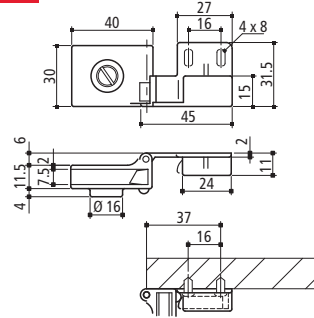

Dimensions

40 x 20 mm · Includes 2 hinges, 2 plates, 4 screws

Item Number	Glass Thickness		Finish
	Inch	mm	
24331 01 050	3/16 - 1/4	4 - 6	Black Zinc Plated
24331 55 059	3/16 - 1/4	4 - 6	Brass
24331 46 056	3/16 - 1/4	4 - 6	Chrome

Dimensions

40 x 13.5 mm · Includes 2 hinges, 2 plates, 4 screws

Item Number	Glass Thickness		Finish
	Inch	mm	
24331 01 048	3/16 - 1/4	4 - 6	Black Zinc Plated
24331 55 058	3/16 - 1/4	4 - 6	Brass
24331 46 055	3/16 - 1/4	4 - 6	Chrome

Dimensions

40 x 20 mm · Includes 2 hinges, 4 screws

Item Number	Glass Thickness		Finish
	Inch	mm	
24311 01 062	3/16 - 1/4	4 - 6	Black Zinc Plated
24311 55 040	3/16 - 1/4	4 - 6	Brass
24311 46 057	3/16 - 1/4	4 - 6	Chrome

Inlay Glass Door Hinges

Dimensions

Self-Closing · Includes 2 hinges, 2 rubber pads, 2 screws

Item Number	Glass Thickness		Finish
	Inch	mm	
24311 01 030	max. 3/16	max. 5	Black Zinc Plated
24311 55 043	max. 3/16	max. 5	Brass
24311 46 036	max. 3/16	max. 5	Chrome