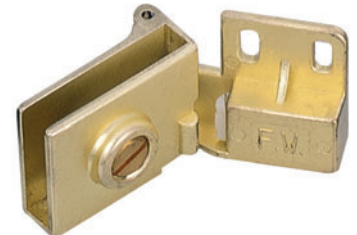

Dimensions

40 x 20 mm · Includes 2 hinges, 2 plates, 4 screws

Item Number	Glass Thickness		Finish
	Inch	mm	
24331 01 050	3/16 - 1/4	4 - 6	Black Zinc Plated
24331 55 059	3/16 - 1/4	4 - 6	Brass
24331 46 056	3/16 - 1/4	4 - 6	Chrome

Dimensions

40 x 13.5 mm · Includes 2 hinges, 2 plates, 4 screws

Item Number	Glass Thickness		Finish
	Inch	mm	
24331 01 048	3/16 - 1/4	4 - 6	Black Zinc Plated
24331 55 058	3/16 - 1/4	4 - 6	Brass
24331 46 055	3/16 - 1/4	4 - 6	Chrome

Dimensions

40 x 20 mm · Includes 2 hinges, 4 screws

Item Number	Glass Thickness		Finish
	Inch	mm	
24311 01 062	3/16 - 1/4	4 - 6	Black Zinc Plated
24311 55 040	3/16 - 1/4	4 - 6	Brass
24311 46 057	3/16 - 1/4	4 - 6	Chrome

Inlay Glass Door Hinges

Dimensions

Self-Closing · Includes 2 hinges, 2 rubber pads, 2 screws

Item Number	Glass Thickness		Finish
	Inch	mm	
24311 01 030	max. 3/16	max. 5	Black Zinc Plated
24311 55 043	max. 3/16	max. 5	Brass
24311 46 036	max. 3/16	max. 5	Chrome