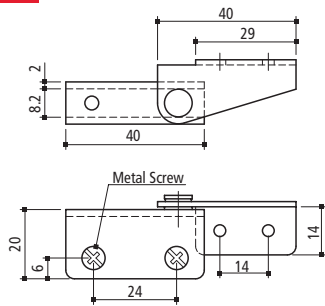

Dimensions

40 x 20 mm · Includes 2 hinges, 2 plates, 4 screws

Item Number	Glass Thickness		Finish
	Inch	mm	
24331 01 050	3/16 - 1/4	4 - 6	Black Zinc Plated
24331 55 059	3/16 - 1/4	4 - 6	Brass
24331 46 056	3/16 - 1/4	4 - 6	Chrome

Dimensions

40 x 13.5 mm · Includes 2 hinges, 2 plates, 4 screws

Item Number	Glass Thickness		Finish
	Inch	mm	
24331 01 048	3/16 - 1/4	4 - 6	Black Zinc Plated
24331 55 058	3/16 - 1/4	4 - 6	Brass
24331 46 055	3/16 - 1/4	4 - 6	Chrome

Dimensions

40 x 20 mm · Includes 2 hinges, 4 screws

Item Number	Glass Thickness		Finish
	Inch	mm	
24311 01 062	3/16 - 1/4	4 - 6	Black Zinc Plated
24311 55 040	3/16 - 1/4	4 - 6	Brass
24311 46 057	3/16 - 1/4	4 - 6	Chrome

Inlay Glass Door Hinges

Dimensions

Self-Closing · Includes 2 hinges, 2 rubber pads, 2 screws

Item Number	Glass Thickness		Finish
	Inch	mm	
24311 01 030	max. 3/16	max. 5	Black Zinc Plated
24311 55 043	max. 3/16	max. 5	Brass
24311 46 036	max. 3/16	max. 5	Chrome