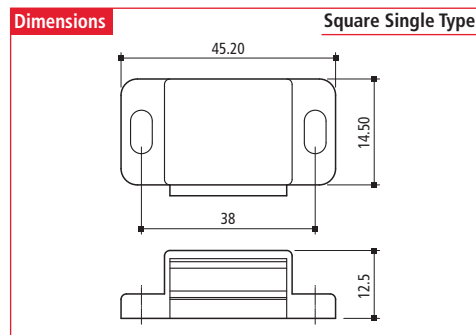

▶▶ Pull force: 8.81 lbs. (4 kg)

▶▶ Pull force: 8.81 lbs. (4 kg)

▶▶ Pull force: 6.6 lbs. (3 kg)

Bulk Packaging			
Item Number	Hole Distance c.c.		Finish
	Inches	mm	
73111 12 702	1-1/4	32	Black

Bulk Packaging			
Item Number	Hole Distance c.c.		Finish
	Inches	mm	
73111 12 001*	1-1/4	32	Black
73111 14 003*	1-1/4	32	Brown

Bulk Packaging			
Item Number	Hole Distance c.c.		Finish
	Inches	mm	
73511 12 059*	2-1/2	64	Black
73511 29 061*	2-1/2	64	White

Single Packaging - With strike and screw			
Item Number	Hole Distance c.c.		Finish
	Inches	mm	
73111 12 000	1-1/4	32	Black
73111 14 002	1-1/4	32	Brown
73111 29 004	1-1/4	32	White

Single Packaging - With strike and screw			
Item Number	Hole Distance c.c.		Finish
	Inches	mm	
73511 12 060	2-1/2	64	Black
73511 14 063	2-1/2	64	Brown
73511 29 079	2-1/2	64	White

▶▶ Pull force: 13.23 lbs. (6 kg)

▶▶ Pull force: 13.23 lbs. (6 kg)

Single Packaging - With strike and screw			
Item Number	Hole Distance c.c.		Finish
	Inches	mm	
73111 29 080	1-29/64	37	White
73111 14 069	1-29/64	37	Brown

Bulk Packaging			
Item Number	Hole Distance c.c.		Finish
	Inches	mm	
73111 12 008	1-1/2	38	Black