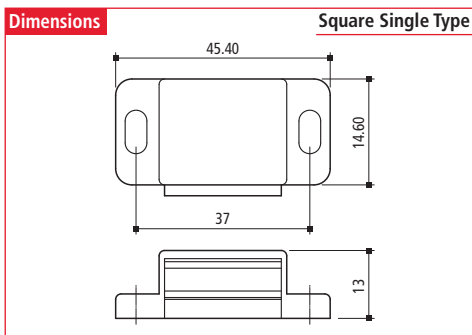

▶▶ Pull force: 8.81 lbs. (4 kg)

▶▶ Pull force: 8.81 lbs. (4 kg)

▶▶ Pull force: 6.6 lbs. (3 kg)

Bulk Packaging			
Item Number	Hole Distance c.c.		Finish
	Inches	mm	
73111 12 702	1-1/4	32	Black

Bulk Packaging			
Item Number	Hole Distance c.c.		Finish
	Inches	mm	
73111 12 001*	1-1/4	32	Black
73111 14 003*	1-1/4	32	Brown

Bulk Packaging			
Item Number	Hole Distance c.c.		Finish
	Inches	mm	
73511 12 059*	2-1/2	64	Black
73511 29 061*	2-1/2	64	White

Single Packaging - With strike and screw			
Item Number	Hole Distance c.c.		Finish
	Inches	mm	
73111 12 000	1-1/4	32	Black
73111 14 002	1-1/4	32	Brown
73111 29 004	1-1/4	32	White

Single Packaging - With strike and screw			
Item Number	Hole Distance c.c.		Finish
	Inches	mm	
73511 12 060	2-1/2	64	Black
73511 14 063	2-1/2	64	Brown
73511 29 079	2-1/2	64	White

▶▶ Pull force: 13.23 lbs. (6 kg)

▶▶ Pull force: 13.23 lbs. (6 kg)

Single Packaging - With strike and screw			
Item Number	Hole Distance c.c.		Finish
	Inches	mm	
73111 29 080	1-29/64	37	White
73111 14 069	1-29/64	37	Brown

Bulk Packaging			
Item Number	Hole Distance c.c.		Finish
	Inches	mm	
73111 12 008	1-1/2	38	Black