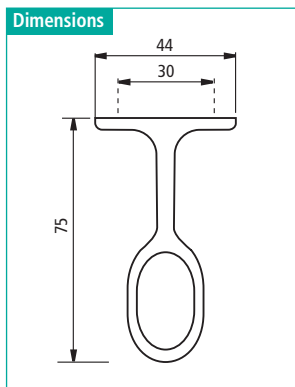

Center Supports for Steel Oval Closet Rod

Screw Mount #6 x 3/4" screws included

Item Number	Finish	for Rod Dimension Inches	mm	Type	Mount
54215 46 079	Chrome	1-1/8 x 5/8	15 x 30	closed	screw