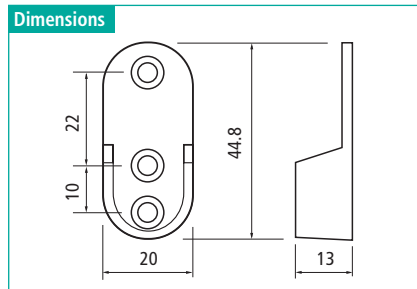

### Features

- ▶ Material Thickness: .039" · 1.0 mm · 20 gauge
- ▶ Seamless

### Note:

We stock only .039" · 1.0 mm · 20 gauge steel oval tubes offering strength and load capacity for even large cabinet width. Thinner gauges (0.6, 0.7 and 0.8 mm) are available on special order. Contact us for further details.

Item Number	Finish	Length		Dimensions L x B	
		ft	m	Inches	mm
53111 46 003	Chrome	8	2.44	1-1/8 x 5/8	30 x 15
53111 46 001	Chrome	12	3.66	1-1/8 x 5/8	30 x 15

### Pin Mount #6 x 3/4" screw not included

Item Number	Finish	for Rod Dimension Inches	mm	Type	Mount
54111 46 068	Chrome	1-1/8 x 5/8	15 x 30	open	5 mm pin