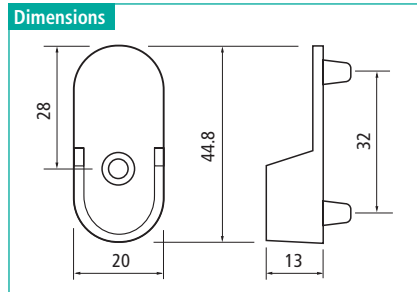

### Features

- ▶ Material Thickness: .039" · 1.0 mm · 20 gauge
- ▶ Seamless

### Note:

We stock only .039" · 1.0 mm · 20 gauge steel oval tubes offering strength and load capacity for even large cabinet width. Thinner gauges (0.6, 0.7 and 0.8 mm) are available on special order. Contact us for further details.

Item Number	Finish	Length		Dimensions L x B	
		ft	m	Inches	mm
53111 46 003	Chrome	8	2.44	1-1/8 x 5/8	30 x 15
53111 46 001	Chrome	12	3.66	1-1/8 x 5/8	30 x 15

### Pin Mount #6 x 3/4" screw not included

Item Number	Finish	for Rod Dimension Inches	mm	Type	Mount
54111 46 068	Chrome	1-1/8 x 5/8	15 x 30	open	5 mm pin