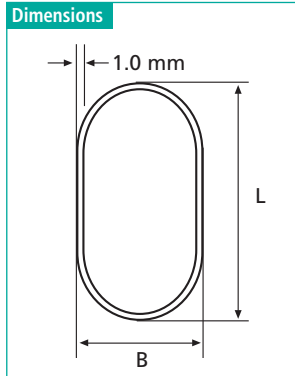

### Features

- ▶ Material Thickness: .039" · 1.0 mm · 20 gauge
- ▶ Seamless

### Note:

We stock only .039" · 1.0 mm · 20 gauge steel oval tubes offering strength and load capacity for even large cabinet width. Thinner gauges (0.6, 0.7 and 0.8 mm) are available on special order. Contact us for further details.

Item Number	Finish	Length		Dimensions L x B	
		ft	m	Inches	mm
53111 46 003	Chrome	8	2.44	1-1/8 x 5/8	30 x 15
53111 46 001	Chrome	12	3.66	1-1/8 x 5/8	30 x 15

### Pin Mount #6 x 3/4" screw not included

Item Number	Finish	for Rod Dimension Inches	mm	Type	Mount
54111 46 068	Chrome	1-1/8 x 5/8	15 x 30	open	5 mm pin