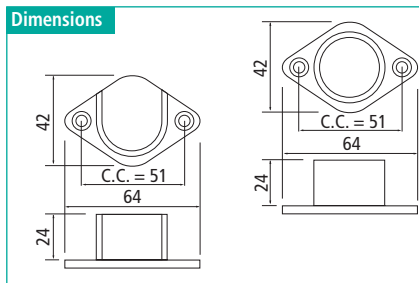

Features

- ▶ Material Thickness: .047" · 1.2 mm · 18 gauge
- ▶ Seamless

| Item Number | Finish | Length | | Ø Diameter | |
|--------------|--------|--------|------|------------|----|
| | | ft | m | Inches | mm |
| 53231 46 012 | Chrome | 8 | 2.44 | 1 | 25 |
| 53231 46 011 | Chrome | 12 | 3.66 | 1 | 25 |
| 53231 46 007 | Chrome | 8 | 2.44 | 1-1/16 | 27 |
| 53231 46 005 | Chrome | 12 | 3.66 | 1-1/16 | 27 |
| 53231 46 010 | Chrome | 8 | 2.44 | 1-1/4 | 32 |
| 53231 46 009 | Chrome | 12 | 3.66 | 1-1/4 | 32 |

Supports for Steel Standard Round Closet Rod

1" #6 x 3/4" screws not included

| Item Number | Finish | for Rod Ø Inch | mm | Type | Mount |
|--------------|--------|-------------------|------|------|-------|
| 54133 46 017 | Chrome | 1 | 25.4 | open | screw |

1" #6 x 3/4" screws included

| Item Number | Finish | for Rod Ø Inch | mm | Type | Mount |
|--------------|--------|-------------------|------|--------|-------|
| 54233 46 081 | Chrome | 1 | 25.4 | closed | screw |

1-1/16" #6 x 3/4" screws not included

| Item Number | Finish | for Rod Ø Inches | mm | Type | Mount |
|--------------|--------|---------------------|----|--------|-------|
| 54133 46 019 | Chrome | 1-1/16 | 27 | open | screw |
| 54233 46 028 | Chrome | 1-1/16 | 27 | closed | screw |