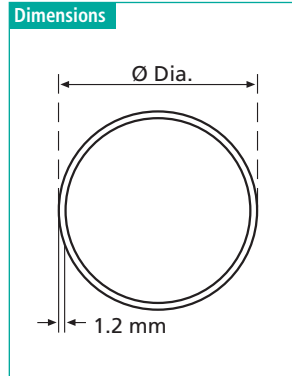

Features

- ▶ Material Thickness: .047" · 1.2 mm · 18 gauge
- ▶ Seamless

| Item Number | Finish | Length | | Ø Diameter | |
|--------------|--------|--------|------|------------|----|
| | | ft | m | Inches | mm |
| 53231 46 012 | Chrome | 8 | 2.44 | 1 | 25 |
| 53231 46 011 | Chrome | 12 | 3.66 | 1 | 25 |
| 53231 46 007 | Chrome | 8 | 2.44 | 1-1/16 | 27 |
| 53231 46 005 | Chrome | 12 | 3.66 | 1-1/16 | 27 |
| 53231 46 010 | Chrome | 8 | 2.44 | 1-1/4 | 32 |
| 53231 46 009 | Chrome | 12 | 3.66 | 1-1/4 | 32 |

Supports for Steel Standard Round Closet Rod

1" #6 x 3/4" screws not included

| Item Number | Finish | for Rod Ø Inch | mm | Type | Mount |
|--------------|--------|-------------------|------|------|-------|
| 54133 46 017 | Chrome | 1 | 25.4 | open | screw |

1" #6 x 3/4" screws included

| Item Number | Finish | for Rod Ø Inch | mm | Type | Mount |
|--------------|--------|-------------------|------|--------|-------|
| 54233 46 081 | Chrome | 1 | 25.4 | closed | screw |

1-1/16" #6 x 3/4" screws not included

| Item Number | Finish | for Rod Ø Inches | mm | Type | Mount |
|--------------|--------|---------------------|----|--------|-------|
| 54133 46 019 | Chrome | 1-1/16 | 27 | open | screw |
| 54233 46 028 | Chrome | 1-1/16 | 27 | closed | screw |