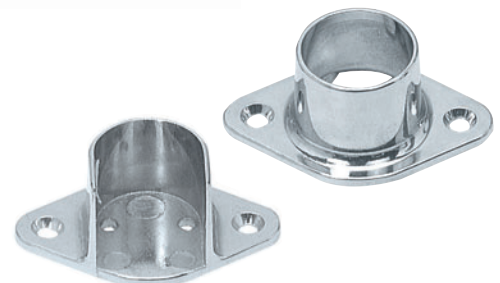

Features

- ▶ Material Thickness: .047" · 1.2 mm · 18 gauge
- ▶ Seamless

| Item Number | Finish | Length | | Ø Diameter | |
|--------------|--------|--------|------|------------|----|
| | | ft | m | Inches | mm |
| 53231 46 012 | Chrome | 8 | 2.44 | 1 | 25 |
| 53231 46 011 | Chrome | 12 | 3.66 | 1 | 25 |
| 53231 46 007 | Chrome | 8 | 2.44 | 1-1/16 | 27 |
| 53231 46 005 | Chrome | 12 | 3.66 | 1-1/16 | 27 |
| 53231 46 010 | Chrome | 8 | 2.44 | 1-1/4 | 32 |
| 53231 46 009 | Chrome | 12 | 3.66 | 1-1/4 | 32 |

Supports for Steel Standard Round Closet Rod

1" #6 x 3/4" screws not included

| Item Number | Finish | for Rod Ø Inch | mm | Type | Mount |
|--------------|--------|-------------------|------|------|-------|
| 54133 46 017 | Chrome | 1 | 25.4 | open | screw |

1" #6 x 3/4" screws included

| Item Number | Finish | for Rod Ø Inch | mm | Type | Mount |
|--------------|--------|-------------------|------|--------|-------|
| 54233 46 081 | Chrome | 1 | 25.4 | closed | screw |

1-1/16" #6 x 3/4" screws not included

| Item Number | Finish | for Rod Ø Inches | mm | Type | Mount |
|--------------|--------|---------------------|----|--------|-------|
| 54133 46 019 | Chrome | 1-1/16 | 27 | open | screw |
| 54233 46 028 | Chrome | 1-1/16 | 27 | closed | screw |