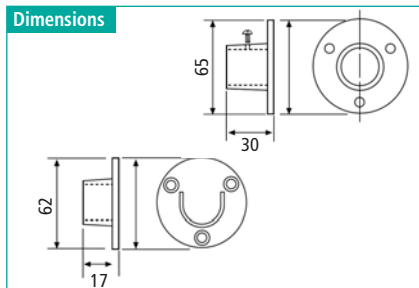

1-1/4" #6 x 3/4" screws not included

Item Number	Finish	for Rod Ø Inches	mm	Type	Mount
54133 46 018	Chrome	1-1/4	32	open	screw
54233 46 026	Chrome	1-1/4	32	closed	screw