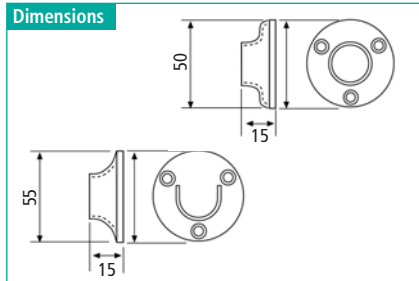

Features

- ▶ Material Thickness: .047" · 1.2 mm · 18 gauge
- ▶ Seamless

| Item Number | Finish | Length | | Ø Diameter | |
|--------------|--------|--------|------|------------|----|
| | | ft | m | Inches | mm |
| 53231 46 012 | Chrome | 8 | 2.44 | 1 | 25 |
| 53231 46 011 | Chrome | 12 | 3.66 | 1 | 25 |
| 53231 46 007 | Chrome | 8 | 2.44 | 1-1/16 | 27 |
| 53231 46 005 | Chrome | 12 | 3.66 | 1-1/16 | 27 |
| 53231 46 010 | Chrome | 8 | 2.44 | 1-1/4 | 32 |
| 53231 46 009 | Chrome | 12 | 3.66 | 1-1/4 | 32 |

Supports for Steel Standard Round Closet Rod

1" #6 x 3/4" screws not included

| Item Number | Finish | for Rod Ø Inch | mm | Type | Mount |
|--------------|--------|-------------------|------|------|-------|
| 54133 46 017 | Chrome | 1 | 25.4 | open | screw |

1" #6 x 3/4" screws included

| Item Number | Finish | for Rod Ø Inch | mm | Type | Mount |
|--------------|--------|-------------------|------|--------|-------|
| 54233 46 081 | Chrome | 1 | 25.4 | closed | screw |

Center Supports for Steel Standard Round Closet Rod

Screw Mount #6 x 3/4" screws included

| Item Number | Finish | for Rod Ø Inches | mm | Type | Mount |
|--------------|--------|---------------------|------|--------|-------|
| 54233 46 107 | Chrome | 1 | 25.4 | closed | screw |
| 54233 46 108 | Chrome | 1-1/4 | 32 | closed | screw |