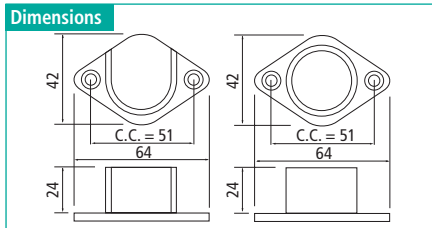

Features

- ▶ Material Thickness: .079" · 2 mm · 14 gauge
- ▶ Seamless

| Item Number | Finish | Length | | Ø Diameter | |
|--------------|--------|--------|------|------------|----|
| | | ft | m | Inches | mm |
| 53431 46 017 | Chrome | 4 | 1.22 | 1-1/16 | 27 |
| 53431 46 030 | Chrome | 5 | 1.53 | 1-1/16 | 27 |
| 53431 46 031 | Chrome | 6 | 1.83 | 1-1/16 | 27 |
| 53431 46 008 | Chrome | 8 | 2.44 | 1-1/16 | 27 |
| 53431 46 032 | Chrome | 10 | 3 | 1-1/16 | 27 |
| 53431 46 006 | Chrome | 12 | 3.66 | 1-1/16 | 27 |
| 53431 46 033 | Chrome | 4 | 1.22 | 1-5/16 | 34 |
| 53431 46 034 | Chrome | 5 | 1.53 | 1-5/16 | 34 |
| 53431 46 035 | Chrome | 6 | 1.83 | 1-5/16 | 34 |
| 53431 46 015 | Chrome | 8 | 2.44 | 1-5/16 | 34 |
| 53431 46 036 | Chrome | 10 | 3 | 1-5/16 | 34 |
| 53431 46 014 | Chrome | 12 | 3.66 | 1-5/16 | 34 |

Supports for Steel Heavy Duty Round Closet Rod

1-1/16" #6 x 3/4" screws not included

| Item Number | Finish | for Rod Ø Inches | mm | Type | Mount |
|--------------|--------|------------------|----|--------|-------|
| 54133 46 019 | Chrome | 1-1/16 | 27 | open | screw |
| 54233 46 028 | Chrome | 1-1/16 | 27 | closed | screw |

1-1/16" #8 x 3/4" screw included

| Item Number | Finish | for Rod Ø Inches | mm | Type | Mount |
|--------------|--------|------------------|----|------|----------|
| 54133 46 098 | Chrome | 1-1/16 | 27 | open | 5 mm pin |

1-5/16" #8 x 3/4" screw included

| Item Number | Finish | for Rod Ø Inches | mm | Type | Mount |
|--------------|--------|------------------|----|--------|----------|
| 54131 46 094 | Chrome | 1-5/16 | 34 | open | 5 mm pin |
| 54231 46 089 | Chrome | 1-5/16 | 34 | closed | 5 mm pin |