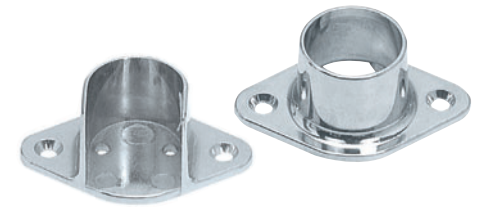

Features

- ▶ Material Thickness: .079" · 2 mm · 14 gauge
- ▶ Seamless

| Item Number | Finish | Length | | Ø Diameter | |
|--------------|--------|--------|------|------------|----|
| | | ft | m | Inches | mm |
| 53431 46 017 | Chrome | 4 | 1.22 | 1-1/16 | 27 |
| 53431 46 030 | Chrome | 5 | 1.53 | 1-1/16 | 27 |
| 53431 46 031 | Chrome | 6 | 1.83 | 1-1/16 | 27 |
| 53431 46 008 | Chrome | 8 | 2.44 | 1-1/16 | 27 |
| 53431 46 032 | Chrome | 10 | 3 | 1-1/16 | 27 |
| 53431 46 006 | Chrome | 12 | 3.66 | 1-1/16 | 27 |
| 53431 46 033 | Chrome | 4 | 1.22 | 1-5/16 | 34 |
| 53431 46 034 | Chrome | 5 | 1.53 | 1-5/16 | 34 |
| 53431 46 035 | Chrome | 6 | 1.83 | 1-5/16 | 34 |
| 53431 46 015 | Chrome | 8 | 2.44 | 1-5/16 | 34 |
| 53431 46 036 | Chrome | 10 | 3 | 1-5/16 | 34 |
| 53431 46 014 | Chrome | 12 | 3.66 | 1-5/16 | 34 |

Supports for Steel Heavy Duty Round Closet Rod

1-1/16" #6 x 3/4" screws not included

| Item Number | Finish | for Rod Ø Inches | mm | Type | Mount |
|--------------|--------|------------------|----|--------|-------|
| 54133 46 019 | Chrome | 1-1/16 | 27 | open | screw |
| 54233 46 028 | Chrome | 1-1/16 | 27 | closed | screw |

1-1/16" #8 x 3/4" screw included

| Item Number | Finish | for Rod Ø Inches | mm | Type | Mount |
|--------------|--------|------------------|----|------|----------|
| 54133 46 098 | Chrome | 1-1/16 | 27 | open | 5 mm pin |

1-5/16" #8 x 3/4" screw included

| Item Number | Finish | for Rod Ø Inches | mm | Type | Mount |
|--------------|--------|------------------|----|--------|----------|
| 54131 46 094 | Chrome | 1-5/16 | 34 | open | 5 mm pin |
| 54231 46 089 | Chrome | 1-5/16 | 34 | closed | 5 mm pin |