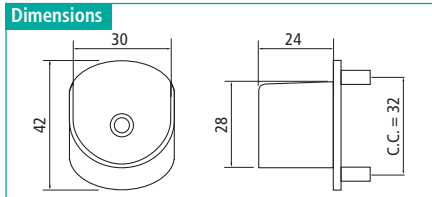

Features

- ▶ Material Thickness: .079" · 2 mm · 14 gauge
- ▶ Seamless

| Item Number | Finish | Length | | Ø Diameter | |
|--------------|--------|--------|------|------------|----|
| | | ft | m | Inches | mm |
| 53431 46 017 | Chrome | 4 | 1.22 | 1-1/16 | 27 |
| 53431 46 030 | Chrome | 5 | 1.53 | 1-1/16 | 27 |
| 53431 46 031 | Chrome | 6 | 1.83 | 1-1/16 | 27 |
| 53431 46 008 | Chrome | 8 | 2.44 | 1-1/16 | 27 |
| 53431 46 032 | Chrome | 10 | 3 | 1-1/16 | 27 |
| 53431 46 006 | Chrome | 12 | 3.66 | 1-1/16 | 27 |
| 53431 46 033 | Chrome | 4 | 1.22 | 1-5/16 | 34 |
| 53431 46 034 | Chrome | 5 | 1.53 | 1-5/16 | 34 |
| 53431 46 035 | Chrome | 6 | 1.83 | 1-5/16 | 34 |
| 53431 46 015 | Chrome | 8 | 2.44 | 1-5/16 | 34 |
| 53431 46 036 | Chrome | 10 | 3 | 1-5/16 | 34 |
| 53431 46 014 | Chrome | 12 | 3.66 | 1-5/16 | 34 |

Supports for Steel Heavy Duty Round Closet Rod

1-1/16" #6 x 3/4" screws not included

| Item Number | Finish | for Rod Ø Inches | mm | Type | Mount |
|--------------|--------|------------------|----|--------|-------|
| 54133 46 019 | Chrome | 1-1/16 | 27 | open | screw |
| 54233 46 028 | Chrome | 1-1/16 | 27 | closed | screw |

1-1/16" #8 x 3/4" screw included

| Item Number | Finish | for Rod Ø Inches | mm | Type | Mount |
|--------------|--------|------------------|----|------|----------|
| 54133 46 098 | Chrome | 1-1/16 | 27 | open | 5 mm pin |

1-5/16" #8 x 3/4" screw included

| Item Number | Finish | for Rod Ø Inches | mm | Type | Mount |
|--------------|--------|------------------|----|--------|----------|
| 54131 46 094 | Chrome | 1-5/16 | 34 | open | 5 mm pin |
| 54231 46 089 | Chrome | 1-5/16 | 34 | closed | 5 mm pin |