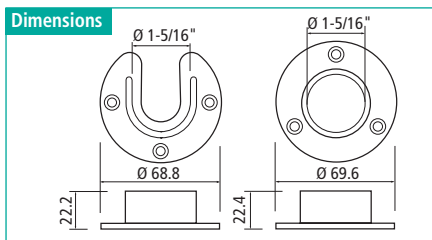

Features

- ▶ Material Thickness: .079" · 2 mm · 14 gauge
- ▶ Seamless

| Item Number | Finish | Length | | Ø Diameter | |
|--------------|--------|--------|------|------------|----|
| | | ft | m | Inches | mm |
| 53431 46 017 | Chrome | 4 | 1.22 | 1-1/16 | 27 |
| 53431 46 030 | Chrome | 5 | 1.53 | 1-1/16 | 27 |
| 53431 46 031 | Chrome | 6 | 1.83 | 1-1/16 | 27 |
| 53431 46 008 | Chrome | 8 | 2.44 | 1-1/16 | 27 |
| 53431 46 032 | Chrome | 10 | 3 | 1-1/16 | 27 |
| 53431 46 006 | Chrome | 12 | 3.66 | 1-1/16 | 27 |
| 53431 46 033 | Chrome | 4 | 1.22 | 1-5/16 | 34 |
| 53431 46 034 | Chrome | 5 | 1.53 | 1-5/16 | 34 |
| 53431 46 035 | Chrome | 6 | 1.83 | 1-5/16 | 34 |
| 53431 46 015 | Chrome | 8 | 2.44 | 1-5/16 | 34 |
| 53431 46 036 | Chrome | 10 | 3 | 1-5/16 | 34 |
| 53431 46 014 | Chrome | 12 | 3.66 | 1-5/16 | 34 |

1-1/16" #8 x 3/4" screw included

| Item Number | Finish | for Rod Ø Inches | mm | Type | Mount |
|--------------|--------|------------------|----|------|----------|
| 54133 46 098 | Chrome | 1-1/16 | 27 | open | 5 mm pin |

1-5/16" #8 x 3/4" screw included

| Item Number | Finish | for Rod Ø Inches | mm | Type | Mount |
|--------------|--------|------------------|----|--------|----------|
| 54131 46 094 | Chrome | 1-5/16 | 34 | open | 5 mm pin |
| 54231 46 089 | Chrome | 1-5/16 | 34 | closed | 5 mm pin |

1-5/16" #8 x 3/4" screws included

| Item Number | Finish | for Rod Ø Inches | mm | Type | Mount |
|--------------|--------|------------------|----|--------|-------|
| 54133 46 021 | Chrome | 1-5/16 | 34 | open | screw |
| 54233 46 027 | Chrome | 1-5/16 | 34 | closed | screw |