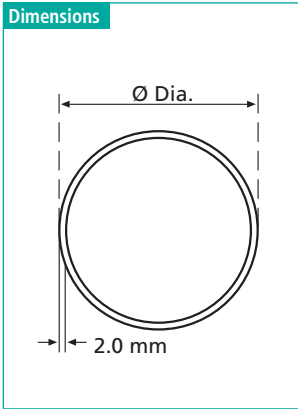

Features

- ▶ Material Thickness: .079" · 2 mm · 14 gauge
- ▶ Seamless

| Item Number | Finish | Length | | Ø Diameter | |
|--------------|--------|--------|------|------------|----|
| | | ft | m | Inches | mm |
| 53431 46 017 | Chrome | 4 | 1.22 | 1-1/16 | 27 |
| 53431 46 030 | Chrome | 5 | 1.53 | 1-1/16 | 27 |
| 53431 46 031 | Chrome | 6 | 1.83 | 1-1/16 | 27 |
| 53431 46 008 | Chrome | 8 | 2.44 | 1-1/16 | 27 |
| 53431 46 032 | Chrome | 10 | 3 | 1-1/16 | 27 |
| 53431 46 006 | Chrome | 12 | 3.66 | 1-1/16 | 27 |
| 53431 46 033 | Chrome | 4 | 1.22 | 1-5/16 | 34 |
| 53431 46 034 | Chrome | 5 | 1.53 | 1-5/16 | 34 |
| 53431 46 035 | Chrome | 6 | 1.83 | 1-5/16 | 34 |
| 53431 46 015 | Chrome | 8 | 2.44 | 1-5/16 | 34 |
| 53431 46 036 | Chrome | 10 | 3 | 1-5/16 | 34 |
| 53431 46 014 | Chrome | 12 | 3.66 | 1-5/16 | 34 |

Supports for Steel Heavy Duty Round Closet Rod

1-1/16" #6 x 3/4" screws not included

| Item Number | Finish | for Rod Ø Inches | mm | Type | Mount |
|--------------|--------|------------------|----|--------|-------|
| 54133 46 019 | Chrome | 1-1/16 | 27 | open | screw |
| 54233 46 028 | Chrome | 1-1/16 | 27 | closed | screw |

1-1/16" #8 x 3/4" screw included

| Item Number | Finish | for Rod Ø Inches | mm | Type | Mount |
|--------------|--------|------------------|----|------|----------|
| 54133 46 098 | Chrome | 1-1/16 | 27 | open | 5 mm pin |

1-5/16" #8 x 3/4" screw included

| Item Number | Finish | for Rod Ø Inches | mm | Type | Mount |
|--------------|--------|------------------|----|--------|----------|
| 54131 46 094 | Chrome | 1-5/16 | 34 | open | 5 mm pin |
| 54231 46 089 | Chrome | 1-5/16 | 34 | closed | 5 mm pin |