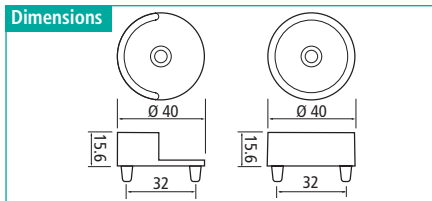

Features

- ▶ Material Thickness: .079" · 2 mm · 14 gauge
- ▶ Seamless

| Item Number | Finish | Length | | Ø Diameter | |
|--------------|--------|--------|------|------------|----|
| | | ft | m | Inches | mm |
| 53431 46 017 | Chrome | 4 | 1.22 | 1-1/16 | 27 |
| 53431 46 030 | Chrome | 5 | 1.53 | 1-1/16 | 27 |
| 53431 46 031 | Chrome | 6 | 1.83 | 1-1/16 | 27 |
| 53431 46 008 | Chrome | 8 | 2.44 | 1-1/16 | 27 |
| 53431 46 032 | Chrome | 10 | 3 | 1-1/16 | 27 |
| 53431 46 006 | Chrome | 12 | 3.66 | 1-1/16 | 27 |
| 53431 46 033 | Chrome | 4 | 1.22 | 1-5/16 | 34 |
| 53431 46 034 | Chrome | 5 | 1.53 | 1-5/16 | 34 |
| 53431 46 035 | Chrome | 6 | 1.83 | 1-5/16 | 34 |
| 53431 46 015 | Chrome | 8 | 2.44 | 1-5/16 | 34 |
| 53431 46 036 | Chrome | 10 | 3 | 1-5/16 | 34 |
| 53431 46 014 | Chrome | 12 | 3.66 | 1-5/16 | 34 |

Supports for Steel Heavy Duty Round Closet Rod

1-1/16" #6 x 3/4" screws not included

| Item Number | Finish | for Rod Ø Inches | mm | Type | Mount |
|--------------|--------|------------------|----|--------|-------|
| 54133 46 019 | Chrome | 1-1/16 | 27 | open | screw |
| 54233 46 028 | Chrome | 1-1/16 | 27 | closed | screw |

1-1/16" #8 x 3/4" screw included

| Item Number | Finish | for Rod Ø Inches | mm | Type | Mount |
|--------------|--------|------------------|----|------|----------|
| 54133 46 098 | Chrome | 1-1/16 | 27 | open | 5 mm pin |

1-5/16" #8 x 3/4" screw included

| Item Number | Finish | for Rod Ø Inches | mm | Type | Mount |
|--------------|--------|------------------|----|--------|----------|
| 54131 46 094 | Chrome | 1-5/16 | 34 | open | 5 mm pin |
| 54231 46 089 | Chrome | 1-5/16 | 34 | closed | 5 mm pin |