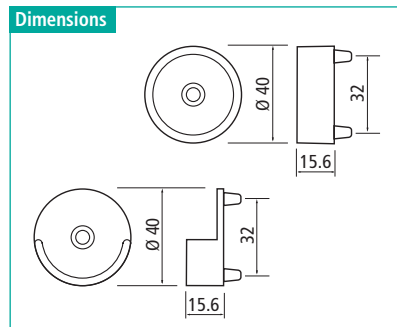

Aluminum Round Closet Rod

Features

- ▶ Material Thickness: .08" · 2 mm · 14 gauge
- ▶ Seamless
- ▶ Anodized finish

Item Number	Finish	Length		Ø Diameter	
		ft	m	Inches	mm
53435 47 024	Dull Brass	8	2.44	1-5/16	34
53435 48 025	Dull Chrome	8	2.44	1-5/16	34
53435 49 026	Dull Nickel	8	2.44	1-5/16	34
53435 51 023	Matte Black	8	2.44	1-5/16	34
53435 53 027	Oil Rubbed Bronze	8	2.44	1-5/16	34

Supports for Aluminum Round Closet Rod

1-5/16" #8 x 3/4" screws included

Item Number	Finish	for Rod Ø		Type	Mount
		Inches	mm		
54131 47 047	Dull Brass	1-5/16	34	open	5 mm pin
54131 48 095	Dull Chrome	1-5/16	34	open	5 mm pin
54131 49 083	Dull Nickel	1-5/16	34	open	5 mm pin
54131 51 048	Matte Black	1-5/16	34	open	5 mm pin
54131 53 090	Oil Rubbed Bronze	1-5/16	34	open	5 mm pin
54231 47 039	Dull Brass	1-5/16	34	closed	5 mm pin
54231 48 093	Dull Chrome	1-5/16	34	closed	5 mm pin
54231 49 076	Dull Nickel	1-5/16	34	closed	5 mm pin
54231 51 040	Matte Black	1-5/16	34	closed	5 mm pin
54231 53 096	Oil Rubbed Bronze	1-5/16	34	closed	5 mm pin

1-5/16" #8 x 3/4" screws included

Item Number	Finish	for Rod Ø		Type	Mount
		Inches	mm		
54133 47 043	Dull Brass	1-5/16	34	open	screw
54133 48 104	Dull Chrome	1-5/16	34	open	screw
54133 49 097	Dull Nickel	1-5/16	34	open	screw
54133 51 044	Matte Black	1-5/16	34	open	screw
54133 53 077	Oil Rubbed Bronze	1-5/16	34	open	screw
54233 47 035	Dull Brass	1-5/16	34	closed	screw
54233 48 101	Dull Chrome	1-5/16	34	closed	screw
54233 49 088	Dull Nickel	1-5/16	34	closed	screw
54233 51 036	Matte Black	1-5/16	34	closed	screw
54233 53 075	Oil Rubbed Bronze	1-5/16	34	closed	screw

Center Supports for Aluminum Round Closet Rod

Screw Mount #6 x 3/4" screws included

Item Number	Finish	for Rod Ø		Type	Mount
		Inches	mm		
54233 47 061	Dull Brass	1-5/16	34	closed	screw
54233 48 099	Dull Chrome	1-5/16	34	closed	screw
54233 49 103	Dull Nickel	1-5/16	34	closed	screw
54233 51 062	Matte Black	1-5/16	34	closed	screw
54233 53 082	Oil Rubbed Bronze	1-5/16	34	closed	screw