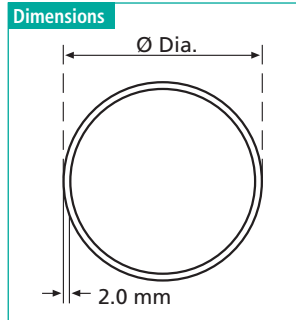

Aluminum Round Closet Rod

Features

- ▶ Material Thickness: .08" · 2 mm · 14 gauge
- ▶ Seamless
- ▶ Anodized finish

Item Number	Finish	Length		Ø Diameter	
		ft	m	Inches	mm
53435 47 024	Dull Brass	8	2.44	1-5/16	34
53435 48 025	Dull Chrome	8	2.44	1-5/16	34
53435 49 026	Dull Nickel	8	2.44	1-5/16	34
53435 51 023	Matte Black	8	2.44	1-5/16	34
53435 53 027	Oil Rubbed Bronze	8	2.44	1-5/16	34

Supports for Aluminum Round Closet Rod

1-5/16" #8 x 3/4" screws included

Item Number	Finish	for Rod Ø		Type	Mount
		Inches	mm		
54131 47 047	Dull Brass	1-5/16	34	open	5 mm pin
54131 48 095	Dull Chrome	1-5/16	34	open	5 mm pin
54131 49 083	Dull Nickel	1-5/16	34	open	5 mm pin
54131 51 048	Matte Black	1-5/16	34	open	5 mm pin
54131 53 090	Oil Rubbed Bronze	1-5/16	34	open	5 mm pin
54231 47 039	Dull Brass	1-5/16	34	closed	5 mm pin
54231 48 093	Dull Chrome	1-5/16	34	closed	5 mm pin
54231 49 076	Dull Nickel	1-5/16	34	closed	5 mm pin
54231 51 040	Matte Black	1-5/16	34	closed	5 mm pin
54231 53 096	Oil Rubbed Bronze	1-5/16	34	closed	5 mm pin

1-5/16" #8 x 3/4" screws included

Item Number	Finish	for Rod Ø		Type	Mount
		Inches	mm		
54133 47 043	Dull Brass	1-5/16	34	open	screw
54133 48 104	Dull Chrome	1-5/16	34	open	screw
54133 49 097	Dull Nickel	1-5/16	34	open	screw
54133 51 044	Matte Black	1-5/16	34	open	screw
54133 53 077	Oil Rubbed Bronze	1-5/16	34	open	screw
54233 47 035	Dull Brass	1-5/16	34	closed	screw
54233 48 101	Dull Chrome	1-5/16	34	closed	screw
54233 49 088	Dull Nickel	1-5/16	34	closed	screw
54233 51 036	Matte Black	1-5/16	34	closed	screw
54233 53 075	Oil Rubbed Bronze	1-5/16	34	closed	screw

Center Supports for Aluminum Round Closet Rod

Screw Mount #6 x 3/4" screws included

Item Number	Finish	for Rod Ø		Type	Mount
		Inches	mm		
54233 47 061	Dull Brass	1-5/16	34	closed	screw
54233 48 099	Dull Chrome	1-5/16	34	closed	screw
54233 49 103	Dull Nickel	1-5/16	34	closed	screw
54233 51 062	Matte Black	1-5/16	34	closed	screw
54233 53 082	Oil Rubbed Bronze	1-5/16	34	closed	screw