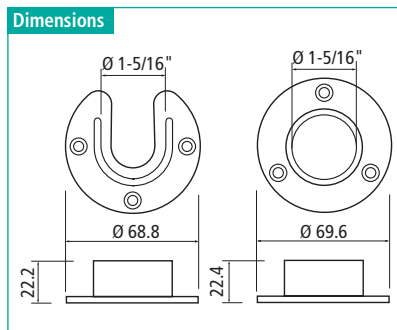

Aluminum Round Closet Rod

Features

- ▶ Material Thickness: .08" · 2 mm · 14 gauge
- ▶ Seamless
- ▶ Anodized finish

Item Number	Finish	Length		Ø Diameter	
		ft	m	Inches	mm
53435 47 024	Dull Brass	8	2.44	1-5/16	34
53435 48 025	Dull Chrome	8	2.44	1-5/16	34
53435 49 026	Dull Nickel	8	2.44	1-5/16	34
53435 51 023	Matte Black	8	2.44	1-5/16	34
53435 53 027	Oil Rubbed Bronze	8	2.44	1-5/16	34

Supports for Aluminum Round Closet Rod

1-5/16" #8 x 3/4" screws included

Item Number	Finish	for Rod Ø		Type	Mount
		Inches	mm		
54131 47 047	Dull Brass	1-5/16	34	open	5 mm pin
54131 48 095	Dull Chrome	1-5/16	34	open	5 mm pin
54131 49 083	Dull Nickel	1-5/16	34	open	5 mm pin
54131 51 048	Matte Black	1-5/16	34	open	5 mm pin
54131 53 090	Oil Rubbed Bronze	1-5/16	34	open	5 mm pin
54231 47 039	Dull Brass	1-5/16	34	closed	5 mm pin
54231 48 093	Dull Chrome	1-5/16	34	closed	5 mm pin
54231 49 076	Dull Nickel	1-5/16	34	closed	5 mm pin
54231 51 040	Matte Black	1-5/16	34	closed	5 mm pin
54231 53 096	Oil Rubbed Bronze	1-5/16	34	closed	5 mm pin

1-5/16" #8 x 3/4" screws included

Item Number	Finish	for Rod Ø		Type	Mount
		Inches	mm		
54133 47 043	Dull Brass	1-5/16	34	open	screw
54133 48 104	Dull Chrome	1-5/16	34	open	screw
54133 49 097	Dull Nickel	1-5/16	34	open	screw
54133 51 044	Matte Black	1-5/16	34	open	screw
54133 53 077	Oil Rubbed Bronze	1-5/16	34	open	screw
54233 47 035	Dull Brass	1-5/16	34	closed	screw
54233 48 101	Dull Chrome	1-5/16	34	closed	screw
54233 49 088	Dull Nickel	1-5/16	34	closed	screw
54233 51 036	Matte Black	1-5/16	34	closed	screw
54233 53 075	Oil Rubbed Bronze	1-5/16	34	closed	screw

Center Supports for Aluminum Round Closet Rod

Screw Mount #6 x 3/4" screws included

Item Number	Finish	for Rod Ø		Type	Mount
		Inches	mm		
54233 47 061	Dull Brass	1-5/16	34	closed	screw
54233 48 099	Dull Chrome	1-5/16	34	closed	screw
54233 49 103	Dull Nickel	1-5/16	34	closed	screw
54233 51 062	Matte Black	1-5/16	34	closed	screw
54233 53 082	Oil Rubbed Bronze	1-5/16	34	closed	screw