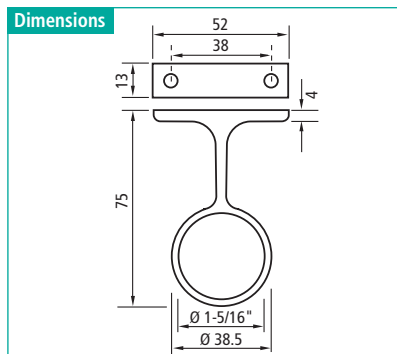

Aluminum Round Closet Rod

Features

- ▶ Material Thickness: .08" · 2 mm · 14 gauge
- ▶ Seamless
- ▶ Anodized finish

Item Number	Finish	Length		Ø Diameter	
		ft	m	Inches	mm
53435 47 024	Dull Brass	8	2.44	1-5/16	34
53435 48 025	Dull Chrome	8	2.44	1-5/16	34
53435 49 026	Dull Nickel	8	2.44	1-5/16	34
53435 51 023	Matte Black	8	2.44	1-5/16	34
53435 53 027	Oil Rubbed Bronze	8	2.44	1-5/16	34

Supports for Aluminum Round Closet Rod

1-5/16" #8 x 3/4" screws included

Item Number	Finish	for Rod Ø		Type	Mount
		Inches	mm		
54131 47 047	Dull Brass	1-5/16	34	open	5 mm pin
54131 48 095	Dull Chrome	1-5/16	34	open	5 mm pin
54131 49 083	Dull Nickel	1-5/16	34	open	5 mm pin
54131 51 048	Matte Black	1-5/16	34	open	5 mm pin
54131 53 090	Oil Rubbed Bronze	1-5/16	34	open	5 mm pin
54231 47 039	Dull Brass	1-5/16	34	closed	5 mm pin
54231 48 093	Dull Chrome	1-5/16	34	closed	5 mm pin
54231 49 076	Dull Nickel	1-5/16	34	closed	5 mm pin
54231 51 040	Matte Black	1-5/16	34	closed	5 mm pin
54231 53 096	Oil Rubbed Bronze	1-5/16	34	closed	5 mm pin

1-5/16" #8 x 3/4" screws included

Item Number	Finish	for Rod Ø		Type	Mount
		Inches	mm		
54133 47 043	Dull Brass	1-5/16	34	open	screw
54133 48 104	Dull Chrome	1-5/16	34	open	screw
54133 49 097	Dull Nickel	1-5/16	34	open	screw
54133 51 044	Matte Black	1-5/16	34	open	screw
54133 53 077	Oil Rubbed Bronze	1-5/16	34	open	screw
54233 47 035	Dull Brass	1-5/16	34	closed	screw
54233 48 101	Dull Chrome	1-5/16	34	closed	screw
54233 49 088	Dull Nickel	1-5/16	34	closed	screw
54233 51 036	Matte Black	1-5/16	34	closed	screw
54233 53 075	Oil Rubbed Bronze	1-5/16	34	closed	screw

Center Supports for Aluminum Round Closet Rod

Screw Mount #6 x 3/4" screws included

Item Number	Finish	for Rod Ø		Type	Mount
		Inches	mm		
54233 47 061	Dull Brass	1-5/16	34	closed	screw
54233 48 099	Dull Chrome	1-5/16	34	closed	screw
54233 49 103	Dull Nickel	1-5/16	34	closed	screw
54233 51 062	Matte Black	1-5/16	34	closed	screw
54233 53 082	Oil Rubbed Bronze	1-5/16	34	closed	screw