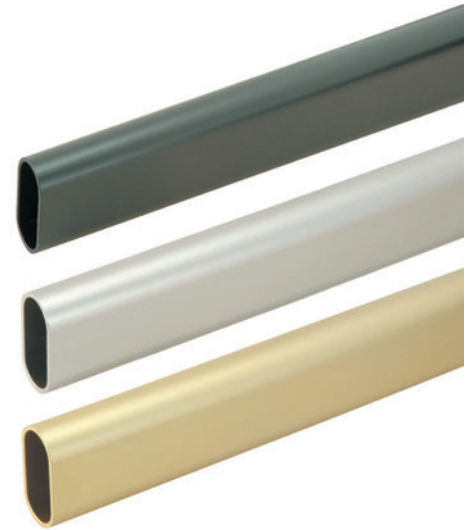

Features

- ▶ Material Thickness: .06" · 1.5 mm · 16 gauge
- ▶ Seamless
- ▶ Anodized finish

Item Number	Finish	Length		Dimensions L x B	
		ft	m	Inches	mm
53315 47 019	Dull Brass	8	2.44	1-1/8 x 5/8	30 x 15
53315 48 020	Dull Chrome	8	2.44	1-1/8 x 5/8	30 x 15
53315 49 021	Dull Nickel	8	2.44	1-1/8 x 5/8	30 x 15
53315 51 018	Matte Black	8	2.44	1-1/8 x 5/8	30 x 15
53315 53 022	Oil Rubbed Bronze	8	2.44	1-1/8 x 5/8	30 x 15

Supports for Aluminum Oval Closet Rod

Pin Mount #6 x 3/4" screw included

Item Number	Finish	for Rod Dimension Inches	mm	Type	Mount
54111 47 051	Dull Brass	1-1/8 x 5/8	15 x 30	open	5 mm pin
54111 48 078	Dull Chrome	1-1/8 x 5/8	15 x 30	open	5 mm pin
54111 49 086	Dull Nickel	1-1/8 x 5/8	15 x 30	open	5 mm pin
54111 51 052	Matte Black	1-1/8 x 5/8	15 x 30	open	5 mm pin
54111 53 087	Oil Rubbed Bronze	1-1/8 x 5/8	15 x 30	open	5 mm pin

Screw Mount #6 x 3/4" screws included

Item Number	Finish	for Rod Dimension Inches	mm	Type	Mount
54113 47 054	Dull Brass	1-1/8 x 5/8	15 x 30	open	screw
54113 48 091	Dull Chrome	1-1/8 x 5/8	15 x 30	open	screw
54113 49 084	Dull Nickel	1-1/8 x 5/8	15 x 30	open	screw
54113 51 055	Matte Black	1-1/8 x 5/8	15 x 30	open	screw
54113 53 085	Oil Rubbed Bronze	1-1/8 x 5/8	15 x 30	open	screw