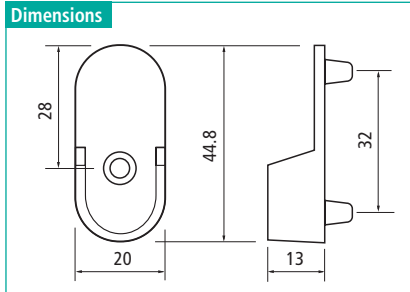

Features

- ▶ Material Thickness: .06" · 1.5 mm · 16 gauge
- ▶ Seamless
- ▶ Anodized finish

Item Number	Finish	Length		Dimensions L x B	
		ft	m	Inches	mm
53315 47 019	Dull Brass	8	2.44	1-1/8 x 5/8	30 x 15
53315 48 020	Dull Chrome	8	2.44	1-1/8 x 5/8	30 x 15
53315 49 021	Dull Nickel	8	2.44	1-1/8 x 5/8	30 x 15
53315 51 018	Matte Black	8	2.44	1-1/8 x 5/8	30 x 15
53315 53 022	Oil Rubbed Bronze	8	2.44	1-1/8 x 5/8	30 x 15

Supports for Aluminum Oval Closet Rod

Pin Mount #6 x 3/4" screw included

Item Number	Finish	for Rod Dimension Inches	mm	Type	Mount
54111 47 051	Dull Brass	1-1/8 x 5/8	15 x 30	open	5 mm pin
54111 48 078	Dull Chrome	1-1/8 x 5/8	15 x 30	open	5 mm pin
54111 49 086	Dull Nickel	1-1/8 x 5/8	15 x 30	open	5 mm pin
54111 51 052	Matte Black	1-1/8 x 5/8	15 x 30	open	5 mm pin
54111 53 087	Oil Rubbed Bronze	1-1/8 x 5/8	15 x 30	open	5 mm pin

Screw Mount #6 x 3/4" screws included

Item Number	Finish	for Rod Dimension Inches	mm	Type	Mount
54113 47 054	Dull Brass	1-1/8 x 5/8	15 x 30	open	screw
54113 48 091	Dull Chrome	1-1/8 x 5/8	15 x 30	open	screw
54113 49 084	Dull Nickel	1-1/8 x 5/8	15 x 30	open	screw
54113 51 055	Matte Black	1-1/8 x 5/8	15 x 30	open	screw
54113 53 085	Oil Rubbed Bronze	1-1/8 x 5/8	15 x 30	open	screw

Center Supports for Aluminum Oval Closet Rod

Screw Mount #6 x 3/4" screws included

Item Number	Finish	for Rod Dimension Inches	mm	Type	Mount
54215 47 002	Dull Brass	1-1/8 x 5/8	15 x 30	closed	screw
54215 48 001	Dull Chrome	1-1/8 x 5/8	15 x 30	closed	screw
54215 49 003	Dull Nickel	1-1/8 x 5/8	15 x 30	closed	screw
54215 51 004	Matte Black	1-1/8 x 5/8	15 x 30	closed	screw
54215 53 092	Oil Rubbed Bronze	1-1/8 x 5/8	15 x 30	closed	screw