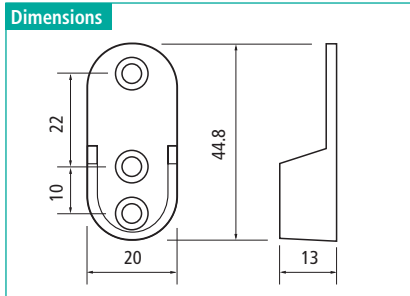

Features

- ▶ Material Thickness: .06" · 1.5 mm · 16 gauge
- ▶ Seamless
- ▶ Anodized finish

Item Number	Finish	Length		Dimensions L x B	
		ft	m	Inches	mm
53315 47 019	Dull Brass	8	2.44	1-1/8 x 5/8	30 x 15
53315 48 020	Dull Chrome	8	2.44	1-1/8 x 5/8	30 x 15
53315 49 021	Dull Nickel	8	2.44	1-1/8 x 5/8	30 x 15
53315 51 018	Matte Black	8	2.44	1-1/8 x 5/8	30 x 15
53315 53 022	Oil Rubbed Bronze	8	2.44	1-1/8 x 5/8	30 x 15

Supports for Aluminum Oval Closet Rod

Pin Mount #6 x 3/4" screw included

Item Number	Finish	for Rod Dimension Inches	mm	Type	Mount
54111 47 051	Dull Brass	1-1/8 x 5/8	15 x 30	open	5 mm pin
54111 48 078	Dull Chrome	1-1/8 x 5/8	15 x 30	open	5 mm pin
54111 49 086	Dull Nickel	1-1/8 x 5/8	15 x 30	open	5 mm pin
54111 51 052	Matte Black	1-1/8 x 5/8	15 x 30	open	5 mm pin
54111 53 087	Oil Rubbed Bronze	1-1/8 x 5/8	15 x 30	open	5 mm pin

Screw Mount #6 x 3/4" screws included

Item Number	Finish	for Rod Dimension Inches	mm	Type	Mount
54113 47 054	Dull Brass	1-1/8 x 5/8	15 x 30	open	screw
54113 48 091	Dull Chrome	1-1/8 x 5/8	15 x 30	open	screw
54113 49 084	Dull Nickel	1-1/8 x 5/8	15 x 30	open	screw
54113 51 055	Matte Black	1-1/8 x 5/8	15 x 30	open	screw
54113 53 085	Oil Rubbed Bronze	1-1/8 x 5/8	15 x 30	open	screw