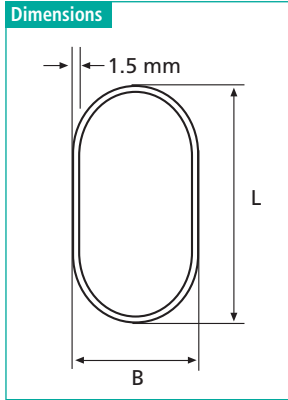

Features

- ▶ Material Thickness: .06" · 1.5 mm · 16 gauge
- ▶ Seamless
- ▶ Anodized finish

Item Number	Finish	Length		Dimensions L x B	
		ft	m	Inches	mm
53315 47 019	Dull Brass	8	2.44	1-1/8 x 5/8	30 x 15
53315 48 020	Dull Chrome	8	2.44	1-1/8 x 5/8	30 x 15
53315 49 021	Dull Nickel	8	2.44	1-1/8 x 5/8	30 x 15
53315 51 018	Matte Black	8	2.44	1-1/8 x 5/8	30 x 15
53315 53 022	Oil Rubbed Bronze	8	2.44	1-1/8 x 5/8	30 x 15

Supports for Aluminum Oval Closet Rod

Pin Mount #6 x 3/4" screw included

Item Number	Finish	for Rod Dimension Inches	mm	Type	Mount
54111 47 051	Dull Brass	1-1/8 x 5/8	15 x 30	open	5 mm pin
54111 48 078	Dull Chrome	1-1/8 x 5/8	15 x 30	open	5 mm pin
54111 49 086	Dull Nickel	1-1/8 x 5/8	15 x 30	open	5 mm pin
54111 51 052	Matte Black	1-1/8 x 5/8	15 x 30	open	5 mm pin
54111 53 087	Oil Rubbed Bronze	1-1/8 x 5/8	15 x 30	open	5 mm pin

Screw Mount #6 x 3/4" screws included

Item Number	Finish	for Rod Dimension Inches	mm	Type	Mount
54113 47 054	Dull Brass	1-1/8 x 5/8	15 x 30	open	screw
54113 48 091	Dull Chrome	1-1/8 x 5/8	15 x 30	open	screw
54113 49 084	Dull Nickel	1-1/8 x 5/8	15 x 30	open	screw
54113 51 055	Matte Black	1-1/8 x 5/8	15 x 30	open	screw
54113 53 085	Oil Rubbed Bronze	1-1/8 x 5/8	15 x 30	open	screw

Center Supports for Aluminum Oval Closet Rod

Screw Mount #6 x 3/4" screws included

Item Number	Finish	for Rod Dimension Inches	mm	Type	Mount
54215 47 002	Dull Brass	1-1/8 x 5/8	15 x 30	closed	screw
54215 48 001	Dull Chrome	1-1/8 x 5/8	15 x 30	closed	screw
54215 49 003	Dull Nickel	1-1/8 x 5/8	15 x 30	closed	screw
54215 51 004	Matte Black	1-1/8 x 5/8	15 x 30	closed	screw
54215 53 092	Oil Rubbed Bronze	1-1/8 x 5/8	15 x 30	closed	screw