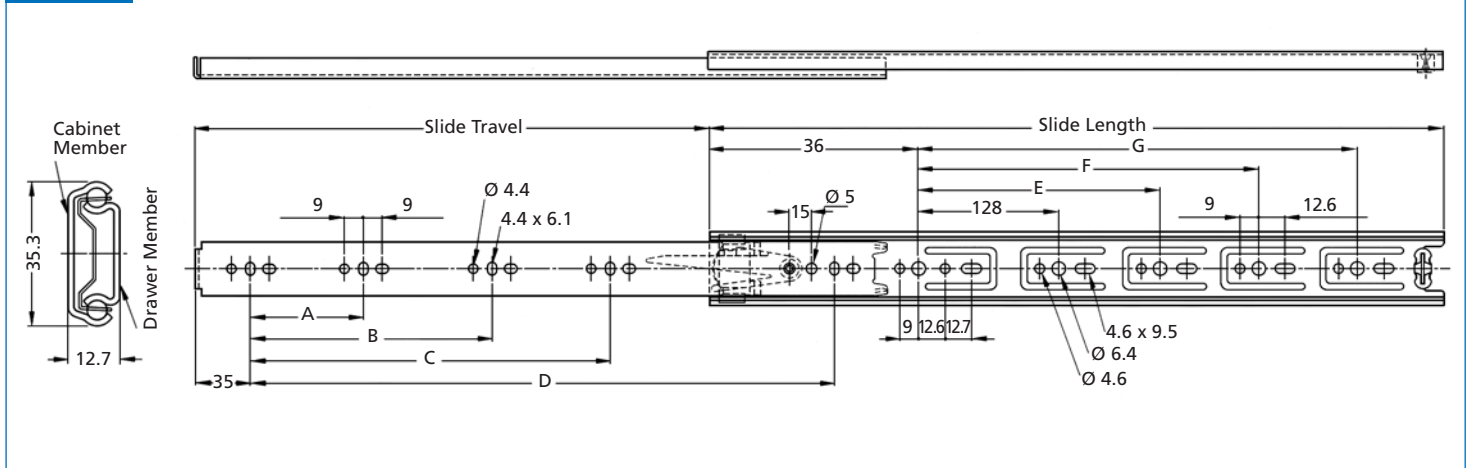

Features

- ▶ 3/4 extension
- ▶ Side mount
- ▶ Height: 1-3/8" (35.3 mm)
- ▶ Side spacing: 1/2" (12.7 mm)
- ▶ Load rating: 75 lbs. (18" length)
- ▶ Electro zinc finish (black available)
- ▶ ANSI/BIFMA/BHMA compliant
- ▶ Lengths: 10" – 28"
- ▶ Packaging: 20 pair per carton
- ▶ Detent-in closed position
- ▶ Hold-in detent
- ▶ Trigger release disconnect
- ▶ Bayonet mounting available

Applications

- ▶ Bedroom furniture
- ▶ Office furniture
- ▶ Box drawers

Dimensions

Item Number	Length		Travel		A		B		C		D		E		F		G	
	Inches	mm	Inches	mm	Inches	mm	Inches	mm	Inches	mm	Inches	mm	Inches	mm	Inches	mm	Inches	mm
10311 04 002	10	250	6	153							7-3/16	183						
10311 04 003	12	300	8-1/16	205							9-3/16	233	8-13/16	244				
10311 04 004	14	350	9	255	5	128					11-1/8	283	8-13/16	244				
10311 04 005	16	400	11-13/16	300	5	128					13-1/8	333	8-13/16	244	12-5/8	320		
10311 04 006	18	450	13-5/16	338	5	128	8-13/16	224			15-1/16	383	8-13/16	244	13-7/8	352		
10311 04 007	20	500	14-3/4	375	5	128	10-1/16	256			17	433	8-13/16	244	16-3/8	416		
10311 04 008	22	550	16-1/4	413	5	128	11-3/8	288			19	483	8-13/16	244	13-7/8	352	17-5/8	448
10311 04 009*	24	600	17-11/16	450	5	128	12-5/8	320			21	533	8-13/16	244	13-7/8	352	18-7/8	480
10311 04 010*	26	650	19-1/4	488	5	128	8-13/16	224	13-7/8	352	22-15/16	583	8-13/16	244	13-7/8	352	21-7/16	544
10311 04 011*	28	700	20-5/8	525	5	128	11-3/8	288	16-3/8	416	24-15/16	633	8-13/16	244	13-7/8	352	21-7/16	544