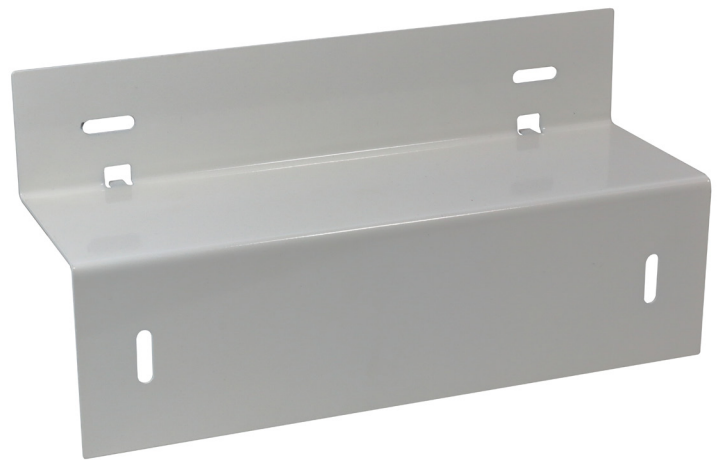

Americans with Disabilities Act compliant. Allows the toe kick to swing out with the cabinet. Providing unimpeded access for wheelchairs to sink counters, desks and a variety of areas.

Features

- ▶▶ 18 gauge steel powder coated
- ▶▶ Allows for fully accessible counters
- ▶▶ Slotted holes for adjustment
- ▶▶ Tabs to help with proper alignment to the bottom of doors
- ▶▶ Width 12", overall height 6"
- ▶▶ Available in 3" or 4" off set
- ▶▶ Mounting screws included
- ▶▶ Packaging: 10 pairs per box

Applications

- ▶▶ Hospitals
- ▶▶ Restaurants
- ▶▶ Schools
- ▶▶ Restrooms
- ▶▶ Nursing homes
- ▶▶ ADA access

Item Number	Off Set		Weight grams	Finish
	Inches	mm		
71511 80 250	3	75	650	Black
71511 82 252	3	75	650	White
71511 80 251	4	100	700	Black
71511 82 253	4	100	700	White

Dimensions

* Round corner holes in the 3" off set version only