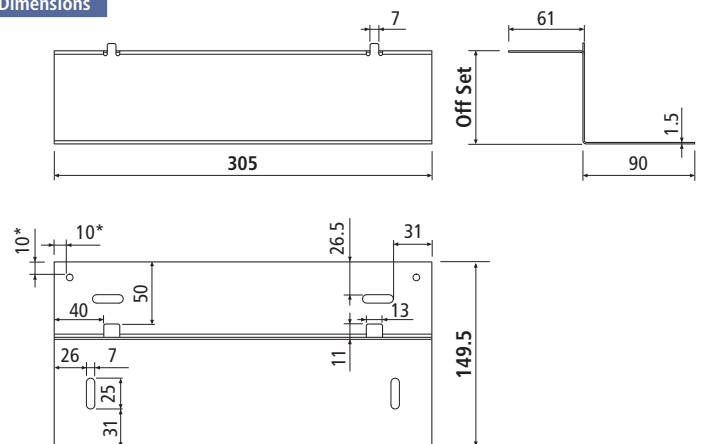

Americans with Disabilities Act compliant. Allows the toe kick to swing out with the cabinet. Providing unimpeded access for wheelchairs to sink counters, desks and a variety of areas.

Features

- ▶▶ 18 gauge steel powder coated
- ▶▶ Allows for fully accessible counters
- ▶▶ Slotted holes for adjustment
- ▶▶ Tabs to help with proper alignment to the bottom of doors
- ▶▶ Width 12", overall height 6"
- ▶▶ Available in 3" or 4" off set
- ▶▶ Mounting screws included
- ▶▶ Packaging: 10 pairs per box

Applications

- ▶▶ Hospitals
- ▶▶ Restaurants
- ▶▶ Schools
- ▶▶ Restrooms
- ▶▶ Nursing homes
- ▶▶ ADA access

Item Number	Off Set		Weight grams	Finish
	Inches	mm		
71511 80 250	3	75	650	Black
71511 82 252	3	75	650	White
71511 80 251	4	100	700	Black
71511 82 253	4	100	700	White

Dimensions

* Round corner holes in the 3" off set version only