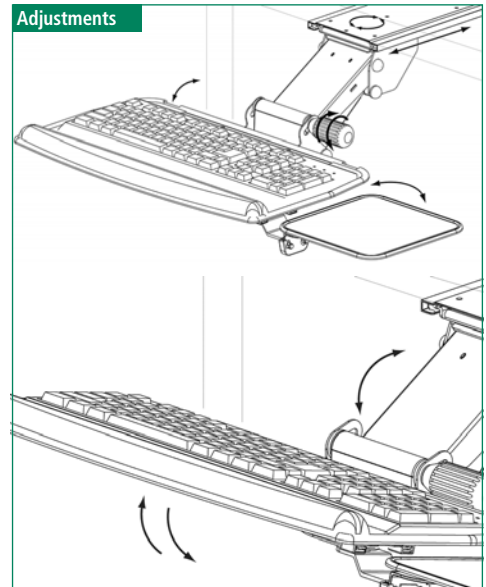

Keyboard Arm & Tray

Item Number	Description
60518 80 046	Keyboard Arm and Tray

Features

- ▶▶ Friction track
- ▶▶ 360° rotation
- ▶▶ Independent keyboard tray height adjustment
- ▶▶ Tilt adjustable gel wrist rest
- ▶▶ Swivel mouse tray with 215° tilt adjustment
- ▶▶ Friction disconnect mouse tray available for right/left mouse
- ▶▶ Steel frame coated black
- ▶▶ With "non-knob" to adjust the height
- ▶▶ Load weight: 99 lbs. (45 kgs)

Keyboard Drawer

Item Number	Description
60211 12 006	Keyboard Drawer

Features

- ▶▶ Ball bearing slides
- ▶▶ Easy to assemble L-brackets
- ▶▶ Pencil box with cover
- ▶▶ Adjustable keyboard stopper secures steady operation
- ▶▶ Colors: black
- ▶▶ Ask for 89220 Mouse-tray