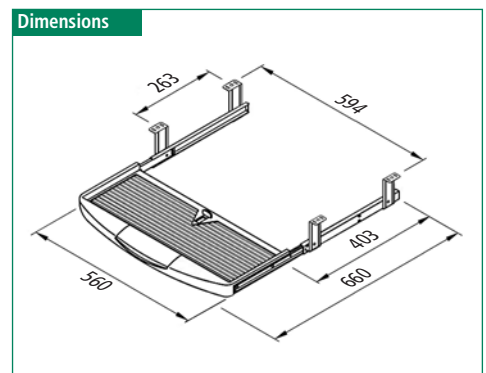

Keyboard Arm & Tray

Item Number	Description
60518 80 046	Keyboard Arm and Tray

Features

- ▶▶ Friction track
- ▶▶ 360° rotation
- ▶▶ Independent keyboard tray height adjustment
- ▶▶ Tilt adjustable gel wrist rest
- ▶▶ Swivel mouse tray with 215° tilt adjustment
- ▶▶ Friction disconnect mouse tray available for right/left mouse
- ▶▶ Steel frame coated black
- ▶▶ With "non-knob" to adjust the height
- ▶▶ Load weight: 99 lbs. (45 kgs)

Keyboard Drawer

Item Number	Description
60211 12 006	Keyboard Drawer

Features

- ▶▶ Ball bearing slides
- ▶▶ Easy to assemble L-brackets
- ▶▶ Pencil box with cover
- ▶▶ Adjustable keyboard stopper secures steady operation
- ▶▶ Colors: black
- ▶▶ Ask for 89220 Mouse-tray