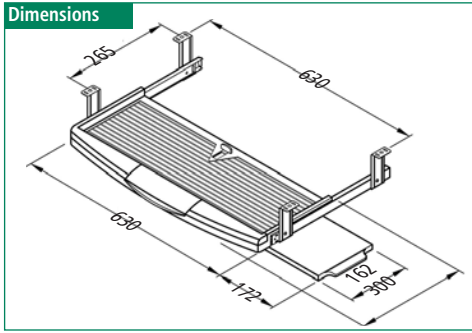

Keyboard Drawer with Mouse Tray

Dimensions

Item Number	Description
60211 12 007	Keyboard Drawer with Mouse Tray

Features

- ▶ Retractable pull out mouse tray
- ▶ High quality ball bearing slides
- ▶ Hold-in / hold-out detent
- ▶ Wrist rest
- ▶ Adjustable keyboard stopper secures steady operation
- ▶ Accessory compartment
- ▶ Requires 8 screws to install
- ▶ Dimensions (L x W x H): 23" x 1-3/4" x 3" (585 x 300 x 75 mm)
- ▶ Color: black tray / black slides

Keyboard Drawer with Front Mouse Tray

Dimensions

Item Number	Description
60211 12 048	Keyboard Drawer with Front Mouse Tray

Features

- ▶ Retractable pull out mouse tray
- ▶ Ball bearing slides
- ▶ Height adjustable mounting brackets
- ▶ Wrist rest
- ▶ Accessory compartment
- ▶ Adjustable keyboard stopper secures steady operation
- ▶ Hold-in / hold-out detent
- ▶ Requires 8 screws to install
- ▶ Color: black tray / black slides

Keyboard Drawer with Nylon Brackets

Dimensions

Item Number	Description
60211 11 005	Keyboard Drawer with Nylon Brackets

Features

- ▶ Premounted ball bearing slides with spring locks and nylon mounting brackets
- ▶ Tray dimensions (L x W x H): 20-5/8" x 9-1/8" x 1-1/16" (525 x 232 x 28 mm)
- ▶ Colors: beige tray / zinc slides