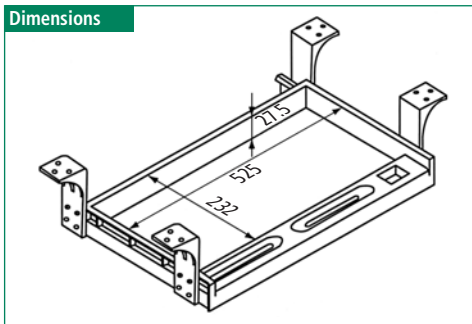

Keyboard Drawer with Front Mouse Tray

Dimensions

Item Number	Description
60211 12 048	Keyboard Drawer with Front Mouse Tray

Features

- ▶ Retractable pull out mouse tray
- ▶ Ball bearing slides
- ▶ Height adjustable mounting brackets
- ▶ Wrist rest
- ▶ Accessory compartment
- ▶ Adjustable keyboard stopper secures steady operation
- ▶ Hold-in / hold-out detent
- ▶ Requires 8 screws to install
- ▶ Color: black tray / black slides

Keyboard Drawer with Nylon Brackets

Dimensions

Item Number	Description
60211 11 005	Keyboard Drawer with Nylon Brackets

Features

- ▶ Premounted ball bearing slides with spring locks and nylon mounting brackets
- ▶ Tray dimensions (L x W x H): 20-5/8" x 9-1/8" x 1-1/16" (525 x 232 x 28 mm)
- ▶ Colors: beige tray / zinc slides