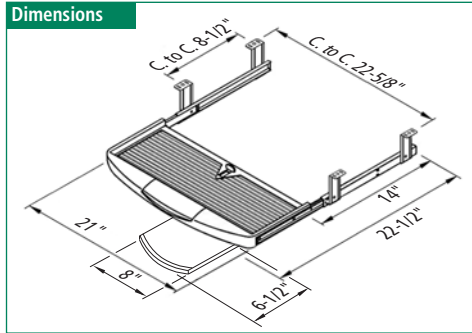

Keyboard Drawer with Mouse Tray

Dimensions

Item Number	Description
60211 12 007	Keyboard Drawer with Mouse Tray

Features

- ▶ Retractable pull out mouse tray
- ▶ High quality ball bearing slides
- ▶ Hold-in / hold-out detent
- ▶ Wrist rest
- ▶ Adjustable keyboard stopper secures steady operation
- ▶ Accessory compartment
- ▶ Requires 8 screws to install
- ▶ Dimensions (L x W x H): 23" x 1-3/4" x 3" (585 x 300 x 75 mm)
- ▶ Color: black tray / black slides

Keyboard Drawer with Front Mouse Tray

Dimensions

Item Number	Description
60211 12 048	Keyboard Drawer with Front Mouse Tray

Features

- ▶ Retractable pull out mouse tray
- ▶ Ball bearing slides
- ▶ Height adjustable mounting brackets
- ▶ Wrist rest
- ▶ Accessory compartment
- ▶ Adjustable keyboard stopper secures steady operation
- ▶ Hold-in / hold-out detent
- ▶ Requires 8 screws to install
- ▶ Color: black tray / black slides

Keyboard Drawer with Nylon Brackets

Dimensions

Item Number	Description
60211 11 005	Keyboard Drawer with Nylon Brackets

Features

- ▶ Premounted ball bearing slides with spring locks and nylon mounting brackets
- ▶ Tray dimensions (L x W x H): 20-5/8" x 9-1/8" x 1-1/16" (525 x 232 x 28 mm)
- ▶ Colors: beige tray / zinc slides