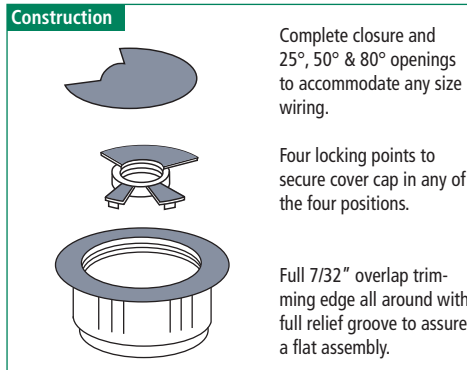

3 Piece Wire Grommet

Features

- ▶ Multi-opening wire grommet
- ▶ Fine pebble texture finish

Available Diameter

- ▶ 1-15/16" (50mm)
- ▶ 2-3/8" (60mm)
- ▶ 3-1/8" (80mm)

Item Number	Ø Diameter		Finish
	Inches	mm	
63111 10 002	1-15/16	50	Almond
63111 12 000	1-15/16	50	Black
63111 29 001	1-15/16	50	White
63111 10 007	2-3/8	60	Almond
63111 12 005	2-3/8	60	Black
63111 18 010	2-3/8	60	Dark Chocolate
63111 29 006	2-3/8	60	White
63111 10 013	3-1/8	80	Almond
63111 12 011	3-1/8	80	Black
63111 29 012	3-1/8	80	White

Features

- ▶ Bristle hair cable management
- ▶ Snap-in mechanism of cover
- ▶ Diameter: 2-3/8" (60mm)
- ▶ Material: zinc alloy

Available Finish

- ▶ Black
- ▶ Matte chrome
- ▶ Polished chrome

Zinc Alloy Grommet

Item Number	Size		Finish
	Inches	mm	
63111 51 101	2-3/8	60	Matte Black
63111 46 099	2-3/8	60	Polished Chrome

Swivel Castor

Item Number	Plate Ø Dia.		Hole Distance	
	Inches	mm	Inch	mm
75123 12 003	1-1/16	26	13/16	20

Capacity per Castor

- ▶ 13 lbs. static load