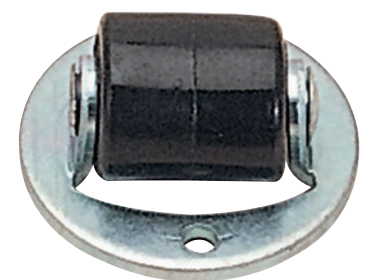

3 Piece Wire Grommet

Features

- ▶ Multi-opening wire grommet
- ▶ Fine pebble texture finish

Available Diameter

- ▶ 1-15/16" (50mm)
- ▶ 2-3/8" (60mm)
- ▶ 3-1/8" (80mm)

Item Number	Ø Diameter		Finish
	Inches	mm	
63111 10 002	1-15/16	50	Almond
63111 12 000	1-15/16	50	Black
63111 29 001	1-15/16	50	White
63111 10 007	2-3/8	60	Almond
63111 12 005	2-3/8	60	Black
63111 18 010	2-3/8	60	Dark Chocolate
63111 29 006	2-3/8	60	White
63111 10 013	3-1/8	80	Almond
63111 12 011	3-1/8	80	Black
63111 29 012	3-1/8	80	White

Features

- ▶ Bristle hair cable management
- ▶ Snap-in mechanism of cover
- ▶ Diameter: 2-3/8" (60mm)
- ▶ Material: zinc alloy

Available Finish

- ▶ Black
- ▶ Matte chrome
- ▶ Polished chrome

Zinc Alloy Grommet

Item Number	Size		Finish
	Inches	mm	
63111 51 101	2-3/8	60	Matte Black
63111 46 099	2-3/8	60	Polished Chrome

Swivel Castor

Item Number	Plate Ø Dia.		Hole Distance	
	Inches	mm	Inch	mm
75123 12 003	1-1/16	26	13/16	20