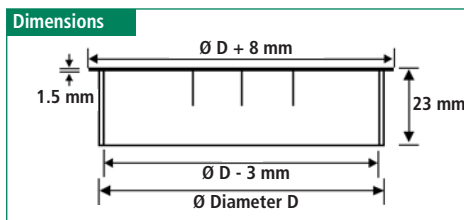

3 Piece Wire Grommet

Features

- ▶ Multi-opening wire grommet
- ▶ Fine pebble texture finish

Available Diameter

- ▶ 1-15/16" (50mm)
- ▶ 2-3/8" (60mm)
- ▶ 3-1/8" (80mm)

Item Number	Ø Diameter		Finish
	Inches	mm	
63111 10 002	1-15/16	50	Almond
63111 12 000	1-15/16	50	Black
63111 29 001	1-15/16	50	White
63111 10 007	2-3/8	60	Almond
63111 12 005	2-3/8	60	Black
63111 18 010	2-3/8	60	Dark Chocolate
63111 29 006	2-3/8	60	White
63111 10 013	3-1/8	80	Almond
63111 12 011	3-1/8	80	Black
63111 29 012	3-1/8	80	White

Features

- ▶ Bristle hair cable management
- ▶ Snap-in mechanism of cover
- ▶ Diameter: 2-3/8" (60mm)
- ▶ Material: zinc alloy

Available Finish

- ▶ Black
- ▶ Matte chrome
- ▶ Polished chrome

Zinc Alloy Grommet

Item Number	Size		Finish
	Inches	mm	
63111 51 101	2-3/8	60	Matte Black
63111 46 099	2-3/8	60	Polished Chrome

Swivel Castor

Item Number	Plate Ø Dia.		Hole Distance	
	Inches	mm	Inch	mm
75123 12 003	1-1/16	26	13/16	20

Capacity per Castor

- ▶ 13 lbs. static load