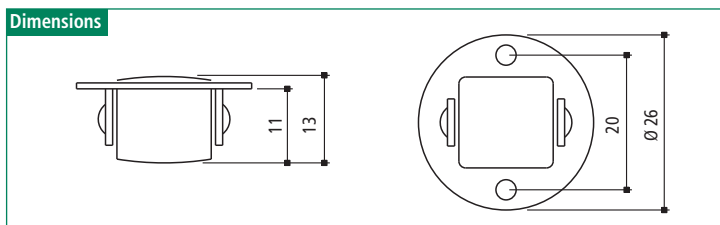

Features

- ▶ Bristle hair cable management
- ▶ Snap-in mechanism of cover
- ▶ Diameter: 2-3/8" (60mm)
- ▶ Material: zinc alloy

Available Finish

- ▶ Black
- ▶ Matte chrome
- ▶ Polished chrome

Zinc Alloy Grommet

Item Number	Size		Finish
	Inches	mm	
63111 51 101	2-3/8	60	Matte Black
63111 46 099	2-3/8	60	Polished Chrome

Swivel Castor

Item Number	Plate Ø Dia.		Hole Distance	
	Inches	mm	Inch	mm
75123 12 003	1-1/16	26	13/16	20