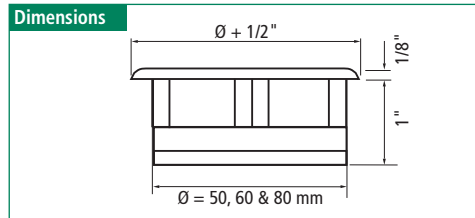

3 Piece Wire Grommet

Features

- ▶ Multi-opening wire grommet
- ▶ Fine pebble texture finish

Available Diameter

- ▶ 1-15/16" (50mm)
- ▶ 2-3/8" (60mm)
- ▶ 3-1/8" (80mm)

Item Number	Ø Diameter		Finish
	Inches	mm	
63111 10 002	1-15/16	50	Almond
63111 12 000	1-15/16	50	Black
63111 29 001	1-15/16	50	White
63111 10 007	2-3/8	60	Almond
63111 12 005	2-3/8	60	Black
63111 18 010	2-3/8	60	Dark Chocolate
63111 29 006	2-3/8	60	White
63111 10 013	3-1/8	80	Almond
63111 12 011	3-1/8	80	Black
63111 29 012	3-1/8	80	White

Features

- ▶ Bristle hair cable management
- ▶ Snap-in mechanism of cover
- ▶ Diameter: 2-3/8" (60mm)
- ▶ Material: zinc alloy

Available Finish

- ▶ Black
- ▶ Matte chrome
- ▶ Polished chrome

Zinc Alloy Grommet

Item Number	Size		Finish
	Inches	mm	
63111 51 101	2-3/8	60	Matte Black
63111 46 099	2-3/8	60	Polished Chrome

Swivel Castor

Item Number	Plate Ø Dia.		Hole Distance	
	Inches	mm	Inch	mm
75123 12 003	1-1/16	26	13/16	20

Capacity per Castor

- ▶ 13 lbs. static load