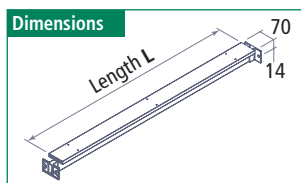

Top Beam for Saw Horse Low Leg

Features

- Aluminum construction
- Color: black
- Light weight for easy transportation and installation
- Cut to custom length