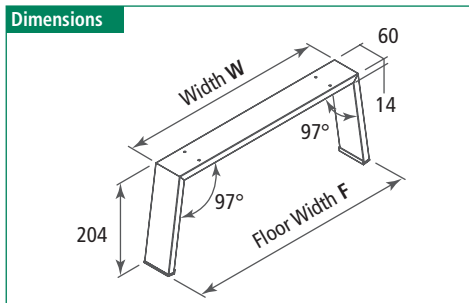

Features

- ▶ Aluminum construction
- ▶ Color: black
- ▶ Light weight for easy transportation and installation

Dimensions

Leg Height 8" - 200 mm

Item Number	Top Width W		Floor Width F		Recommended Sofa/Cabinet Width
	Inches	mm	Inches	mm	
71712 12 050	13-3/4	350	15-9/16	395	14 - 16"
71712 12 051	17-9/16	446	19-1/2	495	18 - 20"
71712 12 052	23-7/16	596	25-3/8	645	24 - 26"
71712 12 053	27-9/16	700	29-1/2	749	28 - 30"