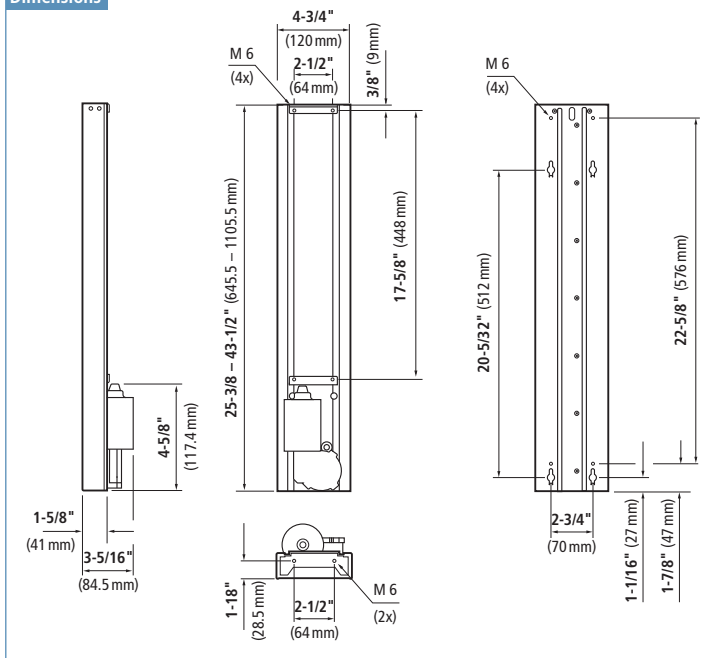

Item Number	Description
70321 27 018	Flat Panel TV Lift VERSALIFT

Accommodates TVs 10"– 26"

Features

- ▶ The remote control lift designed for multiple limited space applications in boats, RVs, footboards, end tables and in base cabinets
- ▶ Weight capacity 110 lbs. (45 lbs. inverted)
- ▶ 18" of travel
- ▶ UL listed power supply
- ▶ 2 Amp/30 Volt

Dimensions

Installation instructions online available:

usfutaba.com/Info-Center/Download-Information

Set of a versalift includes

- ▶ Remote control (RF)
- ▶ Manual push switch
- ▶ Plug and play assembly
- ▶ Universal TV mounting bracket