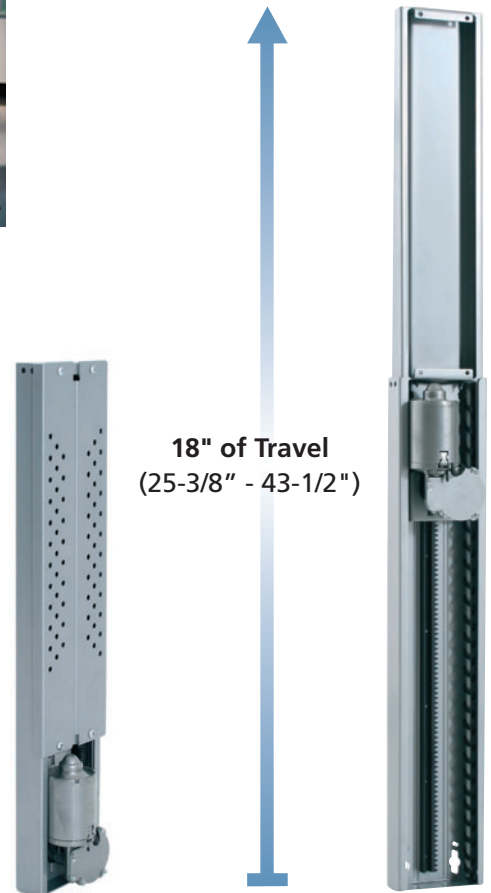

Item Number	Description
70321 27 018	Flat Panel TV Lift VERSALIFT

Accommodates TVs 10"– 26"

Features

- ▶ The remote control lift designed for multiple limited space applications in boats, RVs, footboards, end tables and in base cabinets
- ▶ Weight capacity 110 lbs. (45 lbs. inverted)
- ▶ 18" of travel
- ▶ UL listed power supply
- ▶ 2 Amp/30 Volt

Dimensions

Installation instructions online available:

usfutaba.com/Info-Center/Download-Information

Set of a versalift includes

- ▶ Remote control (RF)
- ▶ Manual push switch
- ▶ Plug and play assembly
- ▶ Universal TV mounting bracket