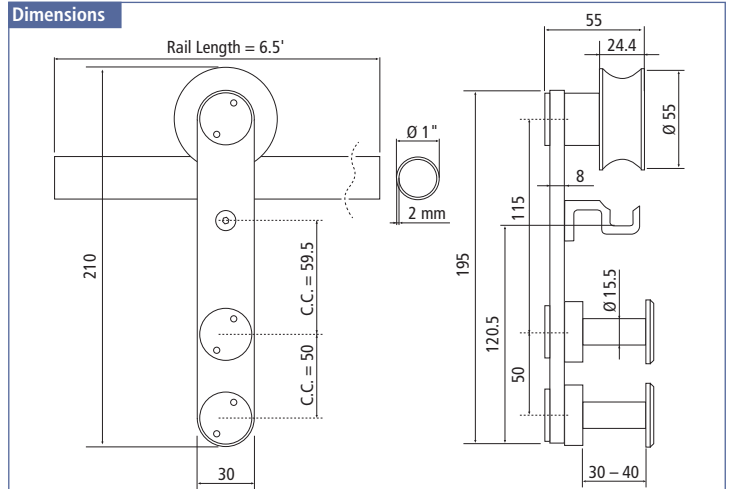

Round Rail Barn Door Hardware – Surface Mount

Features

- ▶▶ Stainless steel
- ▶▶ Max. door weight: 260 lbs. (120 kg)
- ▶▶ Suitable for door thickness of 1-3/16" – 1-31/32" (30 – 50 mm), Soft-close: 1-3/16" – 1-37/64" (30 – 40 mm)
- ▶▶ Black wheel is made of POM (polyformaldehyde)

SOFT CLOSE MECHANISM IN DRILLED GROOVE ON BOTH SIDES OF BAR

Item Number	Description
77114 56 001	Surface Mount Hardware Kit

Set includes
4 Clamps for Fixing Track
2 Door Stoppers
1 Rail, Length 6.5'
2 End Caps
2 Sliding Door Rollers
1 Floor Guide
Screws and Mounting Tool

Item Number	Description
77113 56 002	Surface Mount Hardware Kit with Soft Close

Set includes
4 Clamps for Fixing Track
2 Door Stoppers
1 Rail, Length 6.5'
2 End Caps
2 Soft Close Mechanisms
2 Triggers for the Soft Close
2 Sliding Door Rollers
1 Floor Guide
Screws and Mounting Tool

Dimensions

Dimensions

Packaging