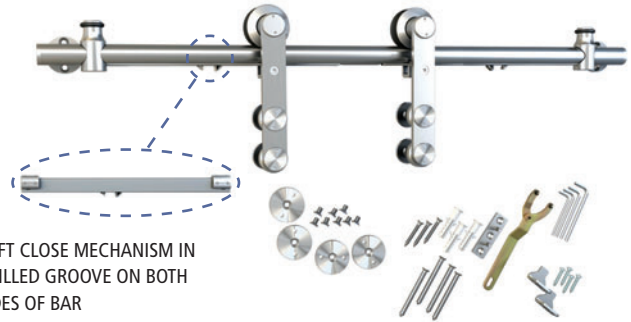

Round Rail Barn Door Hardware – Surface Mount

Features

- ▶▶ Stainless steel
- ▶▶ Max. door weight: 260 lbs. (120 kg)
- ▶▶ Suitable for door thickness of 1-3/16" – 1-31/32" (30 – 50 mm), Soft-close: 1-3/16" – 1-37/64" (30 – 40 mm)
- ▶▶ Black wheel is made of POM (polyformaldehyde)

SOFT CLOSE MECHANISM IN DRILLED GROOVE ON BOTH SIDES OF BAR

Item Number	Description
77114 56 001	Surface Mount Hardware Kit

Set includes
4 Clamps for Fixing Track
2 Door Stoppers
1 Rail, Length 6.5'
2 End Caps
2 Sliding Door Rollers
1 Floor Guide
Screws and Mounting Tool

Item Number	Description
77113 56 002	Surface Mount Hardware Kit with Soft Close

Set includes
4 Clamps for Fixing Track
2 Door Stoppers
1 Rail, Length 6.5'
2 End Caps
2 Soft Close Mechanisms
2 Triggers for the Soft Close
2 Sliding Door Rollers
1 Floor Guide
Screws and Mounting Tool