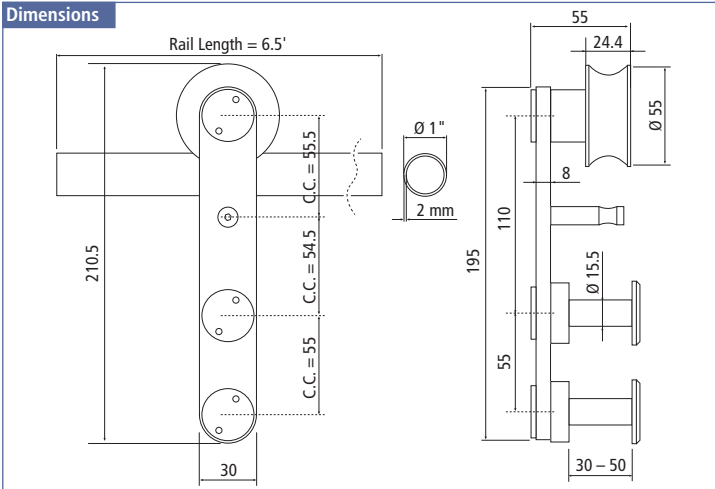

Round Rail Barn Door Hardware – Surface Mount

Features

- ▶▶ Stainless steel
- ▶▶ Max. door weight: 260 lbs. (120 kg)
- ▶▶ Suitable for door thickness of 1-3/16" – 1-31/32" (30 – 50 mm), Soft-close: 1-3/16" – 1-37/64" (30 – 40 mm)
- ▶▶ Black wheel is made of POM (polyformaldehyde)

SOFT CLOSE MECHANISM IN DRILLED GROOVE ON BOTH SIDES OF BAR

Item Number	Description
77114 56 001	Surface Mount Hardware Kit

Set includes
4 Clamps for Fixing Track
2 Door Stoppers
1 Rail, Length 6.5'
2 End Caps
2 Sliding Door Rollers
1 Floor Guide
Screws and Mounting Tool

Item Number	Description
77113 56 002	Surface Mount Hardware Kit with Soft Close

Set includes
4 Clamps for Fixing Track
2 Door Stoppers
1 Rail, Length 6.5'
2 End Caps
2 Soft Close Mechanisms
2 Triggers for the Soft Close
2 Sliding Door Rollers
1 Floor Guide
Screws and Mounting Tool

Dimensions

Dimensions

Packaging