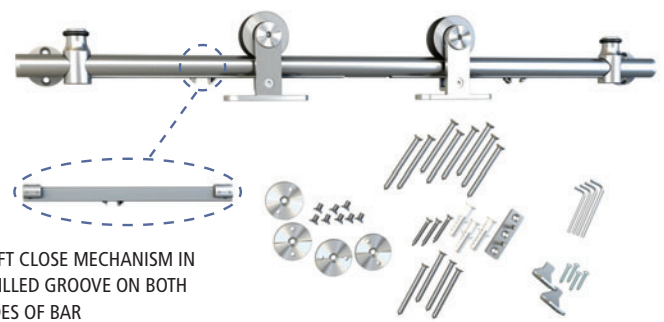

## Features

- ▶ Stainless steel
- ▶ Max. door weight: 260 lbs. (120 kg)
- ▶ Suitable for door thickness of 1-3/16" – 1-3/4" (30 – 45 mm)
- ▶ Black wheel is made of POM (polyformaldehyde)

SOFT CLOSE MECHANISM IN DRILLED GROOVE ON BOTH SIDES OF BAR

Set includes
4 Clamps for Fixing Track
2 Door Stoppers
1 Rail, Length 6.5'
2 End Caps
2 Sliding Door Rollers
1 Floor Guide
Screws and Mounting Tool

Item Number	Description
77124 56 003	Top Mount Hardware Kit

Set includes
4 Clamps for Fixing Track
2 Door Stoppers
1 Rail, Length 6.5'
2 End Caps
2 Soft Close Mechanisms
2 Triggers for the Soft Close
2 Sliding Door Rollers
1 Floor Guide
Screws and Mounting Tool

Item Number	Description
77123 56 004	Top Mount Hardware Kit with Soft Close