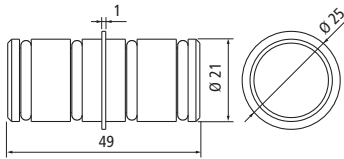

Rail Connectors

For Round Rail

Item Number	Material/Finish
77159 56 107	Stainless Steel

Dimensions

Item Number	Material/Finish
77159 56 123	Stainless Steel

Dimensions

For Flat Rail

Item Number	Material/Finish
77259 51 104	Matte Black
77259 53 106	Oil Rubbed Bronze
77259 56 105	Stainless Steel

Dimensions

Guides and Door Brackets

C Guide

Item Number	Material/Finish
77919 51 110	Matte Black
77919 53 111	Oil Rubbed Bronze
77919 56 112	Stainless Steel

Dimensions

T Guide

Item Number	Material/Finish
77919 51 113	Matte Black
77919 53 114	Oil Rubbed Bronze
77919 56 115	Stainless Steel

Dimensions

Bypass Door Bracket

Item Number	Material/Finish
77919 51 101	Matte Black
77919 53 103	Oil Rubbed Bronze
77919 56 102	Stainless Steel

Dimensions