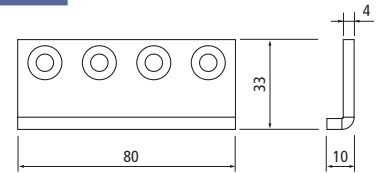

Rail Connectors

For Round Rail

Item Number	Material/Finish
77159 56 107	Stainless Steel

Dimensions

Item Number	Material/Finish
77159 56 123	Stainless Steel

Dimensions

For Flat Rail

Item Number	Material/Finish
77259 51 104	Matte Black
77259 53 106	Oil Rubbed Bronze
77259 56 105	Stainless Steel

Dimensions

Guides and Door Brackets

C Guide

Item Number	Material/Finish
77919 51 110	Matte Black
77919 53 111	Oil Rubbed Bronze
77919 56 112	Stainless Steel

Dimensions

T Guide

Item Number	Material/Finish
77919 51 113	Matte Black
77919 53 114	Oil Rubbed Bronze
77919 56 115	Stainless Steel

Dimensions

Bypass Door Bracket

Item Number	Material/Finish
77919 51 101	Matte Black
77919 53 103	Oil Rubbed Bronze
77919 56 102	Stainless Steel

Dimensions