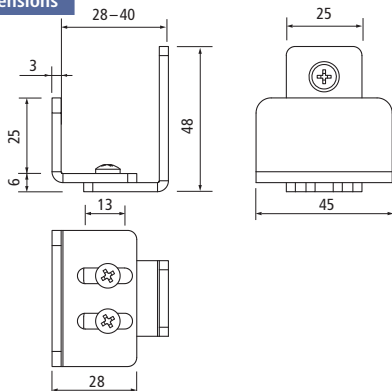

Rail Connectors

For Round Rail

Item Number	Material/Finish
77159 56 107	Stainless Steel

Dimensions

Item Number	Material/Finish
77159 56 123	Stainless Steel

Dimensions

For Flat Rail

Item Number	Material/Finish
77259 51 104	Matte Black
77259 53 106	Oil Rubbed Bronze
77259 56 105	Stainless Steel

Dimensions

Guides and Door Brackets

C Guide

Item Number	Material/Finish
77919 51 110	Matte Black
77919 53 111	Oil Rubbed Bronze
77919 56 112	Stainless Steel

Dimensions

T Guide

Item Number	Material/Finish
77919 51 113	Matte Black
77919 53 114	Oil Rubbed Bronze
77919 56 115	Stainless Steel

Dimensions

Bypass Door Bracket

Item Number	Material/Finish
77919 51 101	Matte Black
77919 53 103	Oil Rubbed Bronze
77919 56 102	Stainless Steel

Dimensions