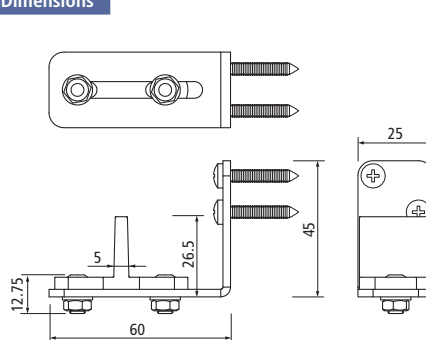

Rail Connectors

For Round Rail

Item Number	Material/Finish
77159 56 107	Stainless Steel

Dimensions

Item Number	Material/Finish
77159 56 123	Stainless Steel

Dimensions

For Flat Rail

Item Number	Material/Finish
77259 51 104	Matte Black
77259 53 106	Oil Rubbed Bronze
77259 56 105	Stainless Steel

Dimensions

Guides and Door Brackets

C Guide

Item Number	Material/Finish
77919 51 110	Matte Black
77919 53 111	Oil Rubbed Bronze
77919 56 112	Stainless Steel

Dimensions

T Guide

Item Number	Material/Finish
77919 51 113	Matte Black
77919 53 114	Oil Rubbed Bronze
77919 56 115	Stainless Steel

Dimensions

Bypass Door Bracket

Item Number	Material/Finish
77919 51 101	Matte Black
77919 53 103	Oil Rubbed Bronze
77919 56 102	Stainless Steel

Dimensions