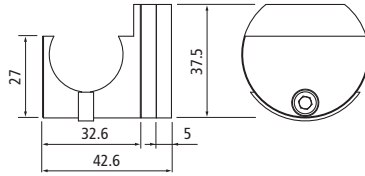

Rail Connectors

For Round Rail

Item Number	Material/Finish
77159 56 107	Stainless Steel

Dimensions

Item Number	Material/Finish
77159 56 123	Stainless Steel

Dimensions

For Flat Rail

Item Number	Material/Finish
77259 51 104	Matte Black
77259 53 106	Oil Rubbed Bronze
77259 56 105	Stainless Steel

Dimensions

Guides and Door Brackets

C Guide

Item Number	Material/Finish
77919 51 110	Matte Black
77919 53 111	Oil Rubbed Bronze
77919 56 112	Stainless Steel

Dimensions

T Guide

Item Number	Material/Finish
77919 51 113	Matte Black
77919 53 114	Oil Rubbed Bronze
77919 56 115	Stainless Steel

Dimensions

Bypass Door Bracket

Item Number	Material/Finish
77919 51 101	Matte Black
77919 53 103	Oil Rubbed Bronze
77919 56 102	Stainless Steel

Dimensions