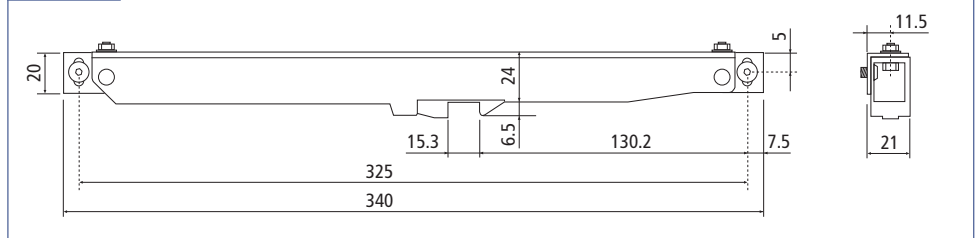

Features

- ▶ Max. load of 176 lbs. (80 kg)
- ▶ Overall dimensions:
13-3/8" x 15/16" x 13/16"
(340 x 24 x 21 mm)

Item Number	Material/Finish
77253 51 100	Matte Black
77253 56 109	Stainless Steel

Dimensions

Handles for Barn Door Hardware

Rectangle Handle

Item Number	Finish
77519 51 307	Matte Black
77519 53 308	Oil Rubbed Bronze
77519 59 306	Satin Nickel

Dimensions

Fleur-de-lys Handle

Item Number	Finish
77519 51 310	Matte Black
77519 53 311	Oil Rubbed Bronze
77519 59 309	Satin Nickel

Dimensions

Octagon Handle

Item Number	Finish
77519 51 313	Matte Black
77519 53 314	Oil Rubbed Bronze
77519 59 312	Satin Nickel

Dimensions