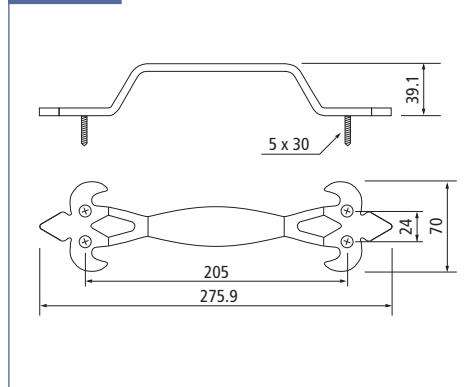

Features

- ▶ Max. load of 176 lbs. (80 kg)
- ▶ Overall dimensions:
13-3/8" x 15/16" x 13/16"
(340 x 24 x 21 mm)

Item Number	Material/Finish
77253 51 100	Matte Black
77253 56 109	Stainless Steel

Dimensions

Handles for Barn Door Hardware

Rectangle Handle

Item Number	Finish
77519 51 307	Matte Black
77519 53 308	Oil Rubbed Bronze
77519 59 306	Satin Nickel

Dimensions

Fleur-de-lys Handle

Item Number	Finish
77519 51 310	Matte Black
77519 53 311	Oil Rubbed Bronze
77519 59 309	Satin Nickel

Dimensions

Octagon Handle

Item Number	Finish
77519 51 313	Matte Black
77519 53 314	Oil Rubbed Bronze
77519 59 312	Satin Nickel

Dimensions