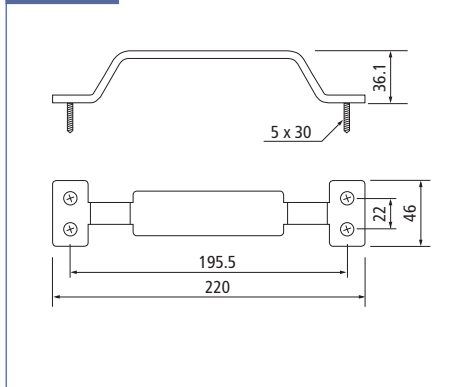

Features

- ▶ Max. load of 176 lbs. (80 kg)
- ▶ Overall dimensions:
13-3/8" x 15/16" x 13/16"
(340 x 24 x 21 mm)

Item Number	Material/Finish
77253 51 100	Matte Black
77253 56 109	Stainless Steel

Dimensions

Handles for Barn Door Hardware

Rectangle Handle

Item Number	Finish
77519 51 307	Matte Black
77519 53 308	Oil Rubbed Bronze
77519 59 306	Satin Nickel

Dimensions

Fleur-de-lys Handle

Item Number	Finish
77519 51 310	Matte Black
77519 53 311	Oil Rubbed Bronze
77519 59 309	Satin Nickel

Dimensions

Octagon Handle

Item Number	Finish
77519 51 313	Matte Black
77519 53 314	Oil Rubbed Bronze
77519 59 312	Satin Nickel

Dimensions