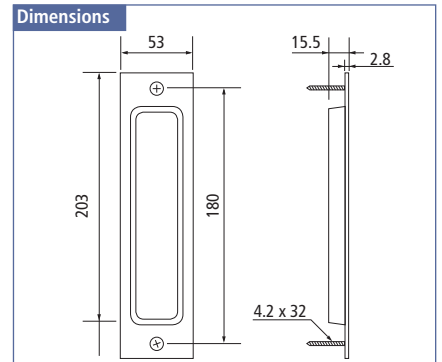

Dimensions

Dimensions

Flush Handles for Barn Door Hardware

Standard Height - 6-1/2"

Item Number	Finish
77539 51 301	Matte Black
77539 53 302	Oil Rubbed Bronze
77539 59 300	Satin Nickel

Extended Height - 8"

Item Number	Finish
77539 51 304	Matte Black
77539 53 305	Oil Rubbed Bronze
77539 59 303	Satin Nickel

Dimensions

Dimensions

Latches for Barn Door Hardware

Item Number	Finish
77519 51 201	Matte Black
77519 53 202	Oil Rubbed Bronze
77519 59 200	Satin Nickel

Dimensions