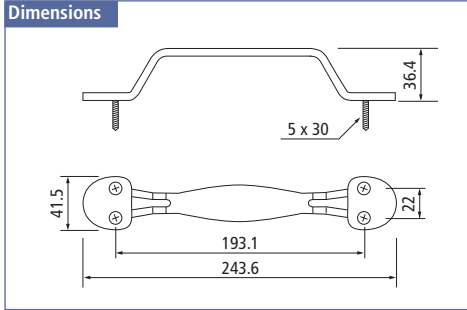

Handles for Barn Door Hardware

Spade Handle

Rounded Handle

Item Number	Finish
77519 51 319	Matte Black
77519 53 320	Oil Rubbed Bronze

Item Number	Finish
77519 51 316	Matte Black
77519 53 317	Oil Rubbed Bronze
77519 59 315	Satin Nickel

Dimensions

Dimensions

Flush Handles for Barn Door Hardware

Standard Height - 6-1/2"

Item Number	Finish
77539 51 301	Matte Black
77539 53 302	Oil Rubbed Bronze
77539 59 300	Satin Nickel

Extended Height - 8"

Item Number	Finish
77539 51 304	Matte Black
77539 53 305	Oil Rubbed Bronze
77539 59 303	Satin Nickel

Dimensions

Dimensions

Latches for Barn Door Hardware

Item Number	Finish
77519 51 201	Matte Black
77519 53 202	Oil Rubbed Bronze
77519 59 200	Satin Nickel

Dimensions