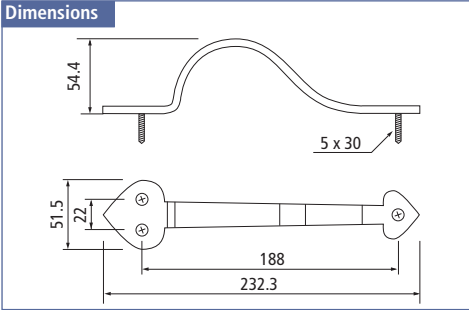

Handles for Barn Door Hardware

Spade Handle

Rounded Handle

Item Number	Finish
77519 51 319	Matte Black
77519 53 320	Oil Rubbed Bronze

Item Number	Finish
77519 51 316	Matte Black
77519 53 317	Oil Rubbed Bronze
77519 59 315	Satin Nickel

Dimensions

Dimensions

Flush Handles for Barn Door Hardware

Standard Height - 6-1/2"

Item Number	Finish
77539 51 301	Matte Black
77539 53 302	Oil Rubbed Bronze
77539 59 300	Satin Nickel

Extended Height - 8"

Item Number	Finish
77539 51 304	Matte Black
77539 53 305	Oil Rubbed Bronze
77539 59 303	Satin Nickel

Dimensions

Dimensions

Latches for Barn Door Hardware

Item Number	Finish
77519 51 201	Matte Black
77519 53 202	Oil Rubbed Bronze
77519 59 200	Satin Nickel

Dimensions