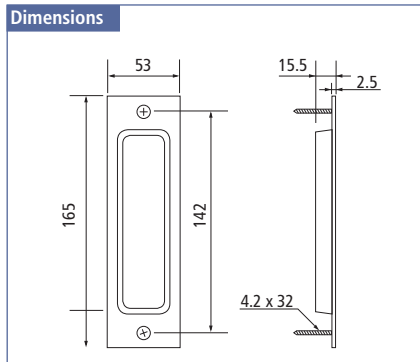

Dimensions

Dimensions

Flush Handles for Barn Door Hardware

Standard Height - 6-1/2"

Item Number	Finish
77539 51 301	Matte Black
77539 53 302	Oil Rubbed Bronze
77539 59 300	Satin Nickel

Extended Height - 8"

Item Number	Finish
77539 51 304	Matte Black
77539 53 305	Oil Rubbed Bronze
77539 59 303	Satin Nickel

Dimensions

Dimensions

Latches for Barn Door Hardware

Item Number	Finish
77519 51 201	Matte Black
77519 53 202	Oil Rubbed Bronze
77519 59 200	Satin Nickel

Dimensions