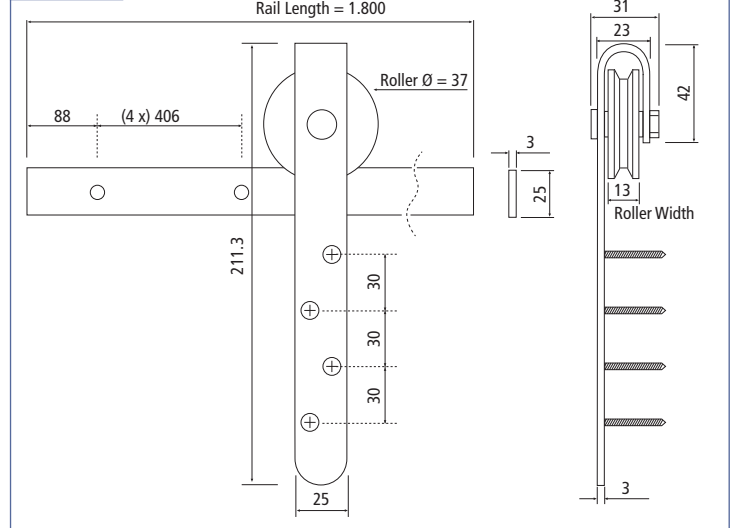

Features

- ▶ Steel with powder coat
- ▶ Max. door weight: 44 lbs. (20 kg)
- ▶ Suitable for door thickness of 1" – 1-3/16" (25 – 30 mm)
- ▶ Additional rollers only, bypass door bracket and door stopper available (see page 135)
- ▶ Black wheel is made of POM (polyformaldehyde)

Applications

- ▶ Kitchen islands
- ▶ Bathroom vanities
- ▶ Dressers
- ▶ Decorative window covering
- ▶ Hidden TV solution

Mini Barn Door Hardware Kit Surface Mount	
Item Number	Finish
77214 51 010	Steel Matte Black

Set includes

- 2 Door Stoppers
- 1 Rail, Length 5' 10"
- 2 Anti Jump Blocks
- 2 Sliding Door Rollers
- 1 Floor Guide
- Screws and Allen Key

Dimensions

Packaging