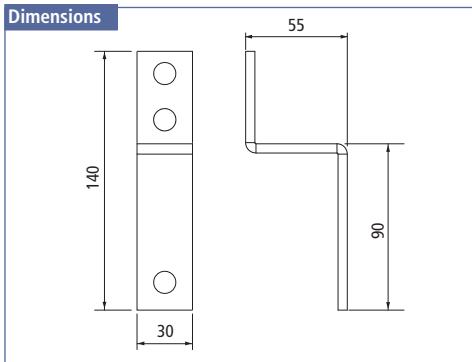

Additional Rollers for Mini Flat Rail Barn Door Hardware

Features

- ▶ Steel with powder coat
- ▶ Black wheel is made of POM (polyformaldehyde)

Additional Roller with Screws Surface Mount

Item Number	Finish
77219 51 136	Steel Matte Black

Additional Roller with Screws Top Mount

Item Number	Finish
77229 51 135	Steel Matte Black

Dimensions

Bypass Door Bracket with Screws

Item Number	Finish
77299 51 146	Steel Matte Black

Bypass Door Bracket

Dimensions