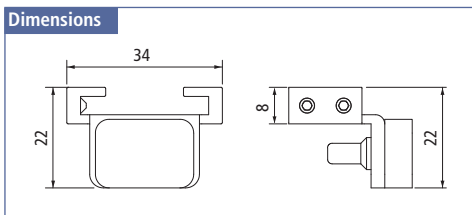

Additional Rollers for Mini Flat Rail Barn Door Hardware

Features

- ▶ Steel with powder coat
- ▶ Black wheel is made of POM (polyformaldehyde)

Additional Roller with Screws Surface Mount

Item Number	Finish
77219 51 136	Steel Matte Black

Additional Roller with Screws Top Mount

Item Number	Finish
77229 51 135	Steel Matte Black

Dimensions

Bypass Door Bracket with Screws

Item Number	Finish
77299 51 146	Steel Matte Black

Bypass Door Bracket

Dimensions