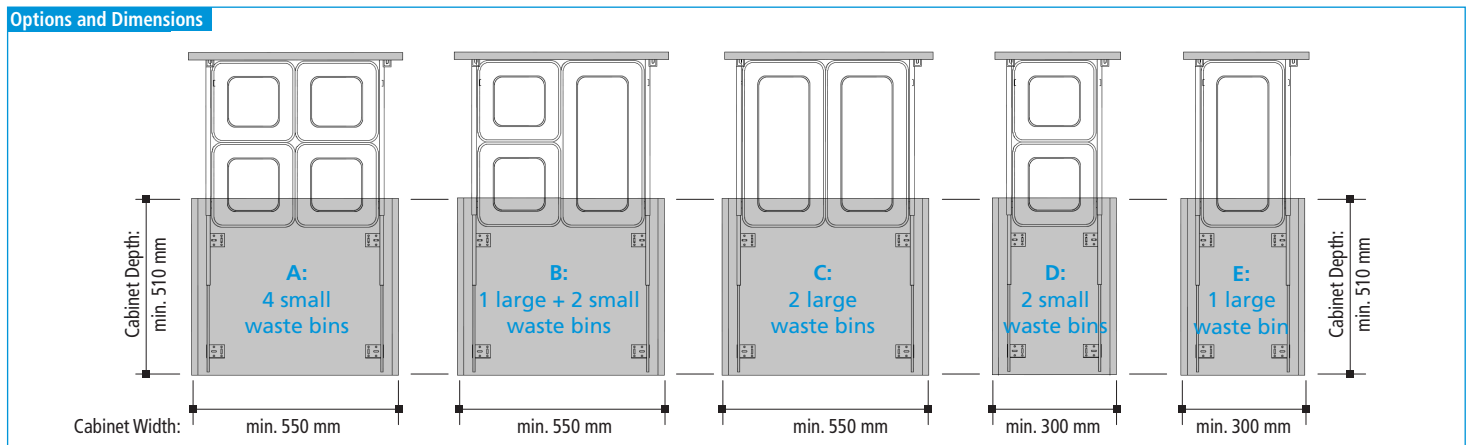

## Features

- ▶ Easy assembly of rigid frame
- ▶ 100 lbs. full extension ball bearing slides
- ▶ Door mountable – fully adjustable mounting brackets included
- ▶ Multiple bin configurations possible

| Soft Close Waste Bin Pull Out with Full Extension Ball Bearing Slide |             |     |            |     |            |     |   |        |
|--|-------------|-----|------------|-----|------------|-----|---|--------|
| Item Number  | Unit Height |     | Unit Width |     | Unit Depth |     | Components                              | Finish |
|  | Inches      | mm  | Inches     | mm  | Inches     | mm  |   |        |
| 40321 46 192   | 19-1/16     | 484 | 10-3/16    | 259 | 20-1/16    | 510 | Frame, soft close slides, door hardware | Chrome |
| 40321 46 193   | 19-1/16     | 484 | 19-5/8     | 498 | 20-1/16    | 510 | Frame, soft close slides, door hardware | Chrome |

Actual unit dimensions shown; allow proper spacing for installation.

## Waste Bins - To be ordered separately -

| Small Waste Bin, 16 Qt. |        |     |        |     |        |     |       |
|-------------------------|--------|-----|--------|-----|--------|-----|-------|
| Item Number             | Height |     | Width  |     | Depth  |     | Color |
|                         | Inches | mm  | Inches | mm  | Inches | mm  |       |
| 40526 29 168            | 18     | 457 | 9-3/8  | 237 | 9-7/8  | 237 | White |

| Large Waste Bin, 37 Qt. |        |     |        |     |        |     |       |
|-------------------------|--------|-----|--------|-----|--------|-----|-------|
| Item Number             | Height |     | Width  |     | Depth  |     | Color |
|                         | Inches | mm  | Inches | mm  | Inches | mm  |       |
| 40526 29 167            | 18     | 457 | 18-7/8 | 479 | 9-7/8  | 237 | White |