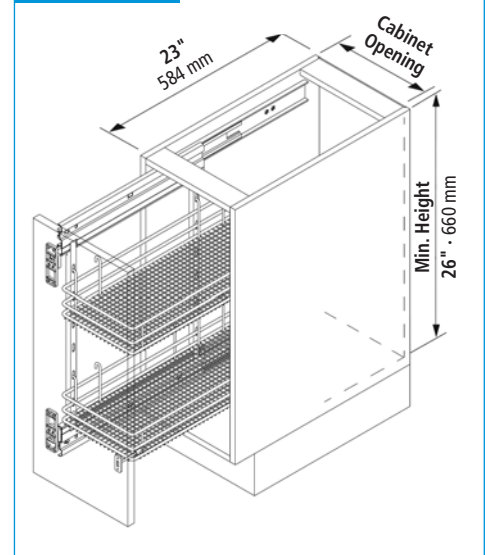

SAPHIR CHROME

Features

- ▶ Cabinet openings: 7-1/2" (192 mm) or 10-1/8" (257 mm)
- ▶ Side mount frames can be used for all cabinet openings and widths
- ▶ Individual height adjustment for baskets
- ▶ 3-way adjustment: up-down, in-out, and left-right
- ▶ Non-handed
- ▶ Integrated soft-closing
- ▶ Maximum load rating: 45 lbs. (20 kg)
- ▶ Basket finishes: saphir chrome or scalea maple silver
- ▶ Comes with face frame spacer
- ▶ Frames and baskets sold separately
- ▶ Cross section wire baskets are very durable and allow an even surface providing superior stability
- ▶ Works well with shaker style door

Step 1: Order frame

VS SUB Side Frame				
Item Number	Height		Baskets required	Finish
	Inches	mm		
41271 27 001	25	635	2	Silver

Cabinet Dimensions

Step 2: Choose your baskets

Saphir Chrome

Scalea Maple Silver

VS SUB Side Baskets (2 per box)					
Item Number	Basket Width		Cabinet opening		Finish
	Inches	mm	Inches	mm	
41386 46 002	6-1/2	165	7-1/2	192	Saphir Chrome
41386 46 003	9	230	10-1/8	257	Saphir Chrome
41186 89 004	6-1/2	165	7-1/2	192	Scalea Maple Silver
41186 89 005	9	230	10-1/8	257	Scalea Maple Silver