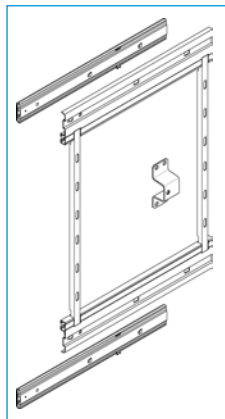

SAPHIR CHROME

Features

- ▶ Cabinet openings: 7-1/2" (192 mm) or 10-1/8" (257 mm)
- ▶ Side mount frames can be used for all cabinet openings and widths
- ▶ Individual height adjustment for baskets
- ▶ 3-way adjustment: up-down, in-out, and left-right
- ▶ Non-handed
- ▶ Integrated soft-closing
- ▶ Maximum load rating: 45 lbs. (20 kg)
- ▶ Basket finishes: saphir chrome or scalea maple silver
- ▶ Comes with face frame spacer
- ▶ Frames and baskets sold separately
- ▶ Cross section wire baskets are very durable and allow an even surface providing superior stability
- ▶ Works well with shaker style door

Step 1: Order frame

VS SUB Side Frame				
Item Number	Height		Baskets required	Finish
	Inches	mm		
41271 27 001	25	635	2	Silver

Cabinet Dimensions

Step 2: Choose your baskets

Saphir Chrome

Scalea Maple Silver

VS SUB Side Baskets (2 per box)					
Item Number	Basket Width		Cabinet opening		Finish
	Inches	mm	Inches	mm	
41386 46 002	6-1/2	165	7-1/2	192	Saphir Chrome
41386 46 003	9	230	10-1/8	257	Saphir Chrome
41186 89 004	6-1/2	165	7-1/2	192	Scalea Maple Silver
41186 89 005	9	230	10-1/8	257	Scalea Maple Silver