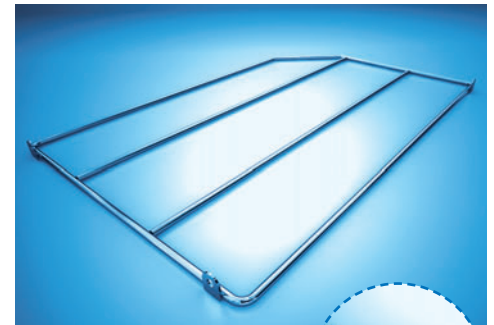

Features

- ▶ Load capacity: 55 lbs.
- ▶ Steel chrome plated baskets

Item Number	Unit Height		Unit Width		Unit Depth		Finish
	Inches	mm	Inches	mm	Inches	mm	
40321 46 024	21-7/8	556	4-3/16	105	19-1/4	488	Chrome

Actual unit dimensions shown; allow proper spacing for installation.

Tray Divider

Features

- ▶ Welded steel screw mounting tabs (no plastic clips)
- ▶ Mounts to base and back of cabinet with screws (not provided)
- ▶ Divides base and pantry cabinet space

Actual unit dimensions shown; allow proper spacing for installation.