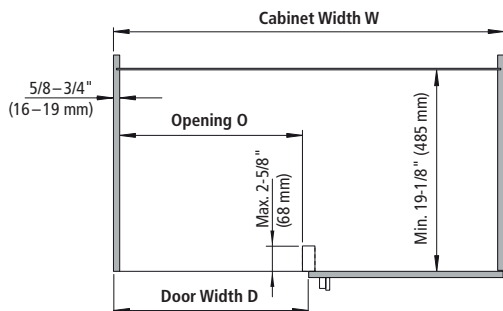

SAPHIR CHROME

Saphir chrome, right opening

Features

- ▶ Cabinet widths: 33" (800 mm) and 36" (900 mm)
- ▶ Door widths: 15-3/4" (400 mm), 17-3/4" (451 mm), 19-11/16" (500 mm) and 23-5/8" (600 mm)
- ▶ Installation depth: min. 19-1/8" (485 mm)
- ▶ Installation height: min. 21-3/8" (543 mm)
- ▶ Tool-free installation of the front onto pull-out
- ▶ 3-way adjustment: up-down, in-out, and left-right
- ▶ Individual height adjustment for baskets
- ▶ Maximum load rating: 17 lbs. (8 kg) per front basket, 20 lbs. (9.5 kg) per rear basket
- ▶ Maximum load rating system: 77 lbs. (35 kg)
- ▶ Cross section wire baskets are very durable and allow an even surface providing superior stability
- ▶ Adjustable stop to prevent the door from hitting stove, refrigerators etc.
- ▶ Full usage of space
- ▶ Sold as complete unit

Choose your complete unit

Item Number	Cab. Width W		Opening O		Door Width D		Front Basket Width x Depth		Rear Basket Width x Depth		Opening	Finish
	Inches	mm	Inches	mm	Inches	mm	Inches	mm	Inches	mm		
41321 46 053	31-1/2	800	14-1/2-16-1/2	361-418	15-3/4-17-3/4	400-450	17-3/4 x 9-1/2	450 x 230	13 x 14-5/8	330 x 370	left	Saphir Chrome
41321 46 054	31-1/2	800	14-1/2-16-1/2	361-418	15-3/4-17-3/4	400-450	17-3/4 x 9-1/2	450 x 230	13 x 14-5/8	330 x 370	right	Saphir Chrome
41321 46 055	35-1/2	900	16-1/8-22-3/8	411-568	17-3/4-23-5/8	450-600	17-3/4 x 12	450 x 305	16-7/8 x 14-5/8	430 x 370	left	Saphir Chrome
41321 46 056	35-1/2	900	16-1/8-22-3/8	411-568	17-3/4-23-5/8	450-600	17-3/4 x 12	450 x 305	16-7/8 x 14-5/8	430 x 370	right	Saphir Chrome

Cabinet dimensions

Basket dimensions