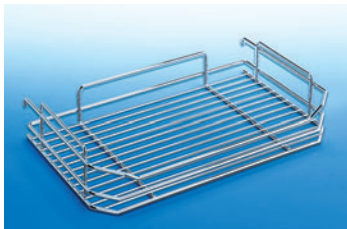

Components

Side Basket