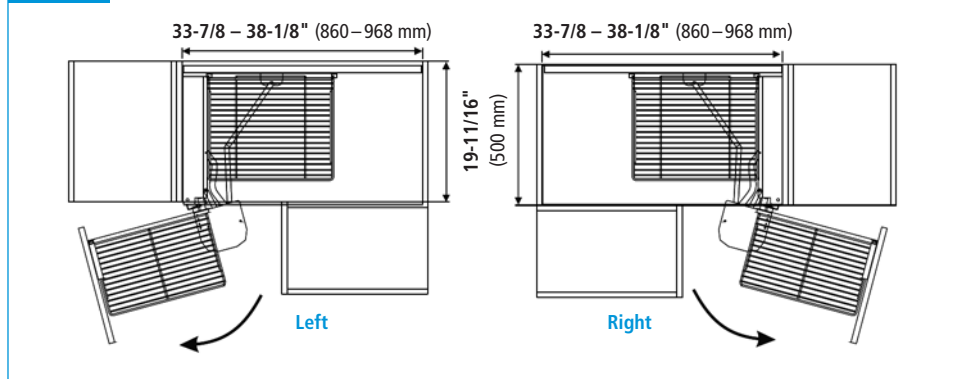

## Features

- ▶ Reach inaccessible space in blind corner cabinet
- ▶ Installs easily in either left hand or right hand cabinets
- ▶ Soft-close for quiet operation and current design demands
- ▶ Two door mounted baskets pull completely out of the cabinet and swing away from the opening. This allows complete access to the rear baskets which automatically slide into an accessible position.
- ▶ Basket finish is satin stainless steel
- ▶ Frame finish: gray epoxy
- ▶ Load Capacity:  
Side Frame 17 lbs.  
Inner Frame 33 lbs.
- ▶ Recommended inner height: 21-5/8" (550 mm) or higher
- ▶ Minimum door opening: 14" (356 mm)

Item Number	Unit Height		Unit Width		Unit Depth		Components	Finishes
	Inches	mm	Inches	mm	Inches	mm		
40321 46 057	20-13/16	529	33-7/8 – 38-1/8	860 – 968	19-11/16	500	Frame, 4 Baskets	Grey Epoxy Chrome

Actual unit dimensions shown; allow proper spacing for installation.

## Dimensions

**Note:** Door opening width must be a minimum of 14 inches (356 mm). The item can be assembled for either left or right hand.