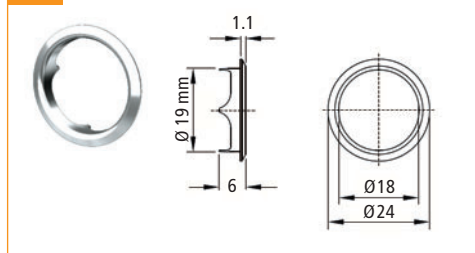

Cyber Lock

CLA 608

Features

- ▶ 3/4" (19 mm) diameter
- ▶ 7/8" (22 mm) barrel length
- ▶ Click action mechanism
- ▶ Key removable in locked and unlocked positions
- ▶ Zinc alloy die cast
- ▶ Core with keys sold separately (refer to page 76)
- ▶ Box Quantity = 25

Set includes	Item Number	Finish
1 Lock housing	30131 58 011	Black
1 Bezel	30131 57 010	Brass
1 Strike plate	30131 52 008	Nickel

Bezel

Drill Hole and application

Strike Plate

Round Drawer Lock

Dimensions

Cyber Lock

CLA 601

Features

- ▶ 3/4" (19 mm) diameter
- ▶ 7/8" (22 mm) barrel length
- ▶ Click action mechanism
- ▶ Key removable in locked and unlocked positions
- ▶ Zinc alloy die cast
- ▶ Core with keys sold separately (refer to page 76)
- ▶ Box Quantity = 25

Set includes	Item Number	Finish
1 Lock housing	30231 58 018	Black
1 Bezel	30231 57 016	Brass
1 Strike plate	30231 52 012	Nickel

Bezel

Drill hole and application

Strike Plate

Single Bolt Drawer Lock

Dimensions