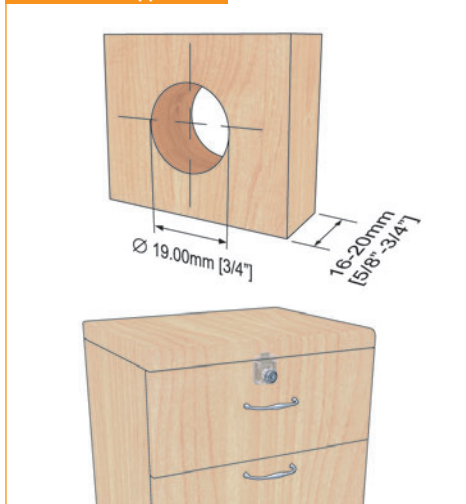

Cyber Lock

CLA 608

Features

- ▶ 3/4" (19 mm) diameter
- ▶ 7/8" (22 mm) barrel length
- ▶ Click action mechanism
- ▶ Key removable in locked and unlocked positions
- ▶ Zinc alloy die cast
- ▶ Core with keys sold separately (refer to page 76)
- ▶ Box Quantity = 25

Set includes	Item Number	Finish
1 Lock housing	30131 58 011	Black
1 Bezel	30131 57 010	Brass
1 Strike plate	30131 52 008	Nickel

Bezel

Drill Hole and application

Strike Plate

Round Drawer Lock

Dimensions

Cyber Lock

CLA 601

Features

- ▶ 3/4" (19 mm) diameter
- ▶ 7/8" (22 mm) barrel length
- ▶ Click action mechanism
- ▶ Key removable in locked and unlocked positions
- ▶ Zinc alloy die cast
- ▶ Core with keys sold separately (refer to page 76)
- ▶ Box Quantity = 25

Set includes	Item Number	Finish
1 Lock housing	30231 58 018	Black
1 Bezel	30231 57 016	Brass
1 Strike plate	30231 52 012	Nickel

Bezel

Drill hole and application

Strike Plate

Single Bolt Drawer Lock

Dimensions