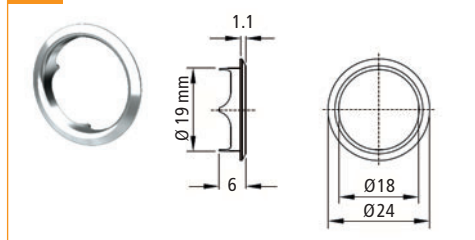

Cyber Lock

CLA 608

Features

- ▶ 3/4" (19 mm) diameter
- ▶ 7/8" (22 mm) barrel length
- ▶ Click action mechanism
- ▶ Key removable in locked and unlocked positions
- ▶ Zinc alloy die cast
- ▶ Core with keys sold separately (refer to page 76)
- ▶ Box Quantity = 25

Set includes	Item Number	Finish
1 Lock housing	30131 58 011	Black
1 Bezel	30131 57 010	Brass
1 Strike plate	30131 52 008	Nickel

Bezel

Drill Hole and application

Strike Plate

Round Drawer Lock

Dimensions

Cyber Lock

CLA 601

Features

- ▶ 3/4" (19 mm) diameter
- ▶ 7/8" (22 mm) barrel length
- ▶ Click action mechanism
- ▶ Key removable in locked and unlocked positions
- ▶ Zinc alloy die cast
- ▶ Core with keys sold separately (refer to page 76)
- ▶ Box Quantity = 25

Set includes	Item Number	Finish
1 Lock housing	30231 58 018	Black
1 Bezel	30231 57 016	Brass
1 Strike plate	30231 52 012	Nickel

Bezel

Drill hole and application

Strike Plate

Single Bolt Drawer Lock

Dimensions