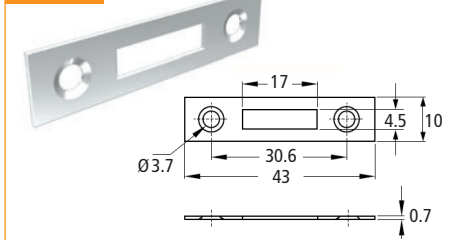

Set includes	Item Number	Finish
1 Lock housing	30131 58 011	Black
1 Bezel	30131 57 010	Brass
1 Strike plate	30131 52 008	Nickel

Bezel

Drill Hole and application

Strike Plate

Round Drawer Lock

Dimensions

Cyber Lock

CLA 601

Features

- ▶ 3/4" (19 mm) diameter
- ▶ 7/8" (22 mm) barrel length
- ▶ Click action mechanism
- ▶ Key removable in locked and unlocked positions
- ▶ Zinc alloy die cast
- ▶ Core with keys sold separately (refer to page 76)
- ▶ Box Quantity = 25

Set includes	Item Number	Finish
1 Lock housing	30231 58 018	Black
1 Bezel	30231 57 016	Brass
1 Strike plate	30231 52 012	Nickel

Bezel

Drill hole and application

Strike Plate

Single Bolt Drawer Lock

Dimensions