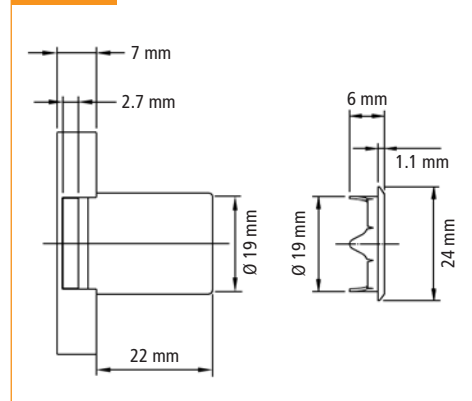

Cyber Lock

CLA 608

Features

- ▶ 3/4" (19 mm) diameter
- ▶ 7/8" (22 mm) barrel length
- ▶ Click action mechanism
- ▶ Key removable in locked and unlocked positions
- ▶ Zinc alloy die cast
- ▶ Core with keys sold separately (refer to page 76)
- ▶ Box Quantity = 25

Set includes	Item Number	Finish
1 Lock housing	30131 58 011	Black
1 Bezel	30131 57 010	Brass
1 Strike plate	30131 52 008	Nickel

Bezel

Drill Hole and application

Strike Plate

Round Drawer Lock

Dimensions

Cyber Lock

CLA 601

Features

- ▶ 3/4" (19 mm) diameter
- ▶ 7/8" (22 mm) barrel length
- ▶ Click action mechanism
- ▶ Key removable in locked and unlocked positions
- ▶ Zinc alloy die cast
- ▶ Core with keys sold separately (refer to page 76)
- ▶ Box Quantity = 25

Set includes	Item Number	Finish
1 Lock housing	30231 58 018	Black
1 Bezel	30231 57 016	Brass
1 Strike plate	30231 52 012	Nickel

Bezel

Drill hole and application

Strike Plate

Single Bolt Drawer Lock

Dimensions