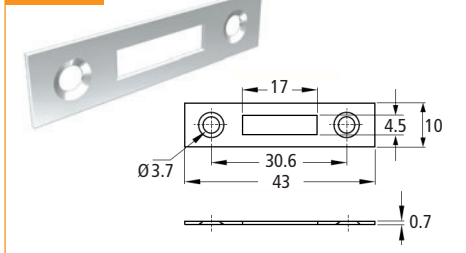

Cyber Lock

CLA 608

Features

- ▶ 3/4" (19 mm) diameter
- ▶ 7/8" (22 mm) barrel length
- ▶ Click action mechanism
- ▶ Key removable in locked and unlocked positions
- ▶ Zinc alloy die cast
- ▶ Core with keys sold separately (refer to page 76)
- ▶ Box Quantity = 25

Set includes	Item Number	Finish
1 Lock housing	30131 58 011	Black
1 Bezel	30131 57 010	Brass
1 Strike plate	30131 52 008	Nickel

Bezel

Drill Hole and application

Strike Plate

Round Drawer Lock

Dimensions

Cyber Lock

CLA 601

Features

- ▶ 3/4" (19 mm) diameter
- ▶ 7/8" (22 mm) barrel length
- ▶ Click action mechanism
- ▶ Key removable in locked and unlocked positions
- ▶ Zinc alloy die cast
- ▶ Core with keys sold separately (refer to page 76)
- ▶ Box Quantity = 25

Set includes	Item Number	Finish
1 Lock housing	30231 58 018	Black
1 Bezel	30231 57 016	Brass
1 Strike plate	30231 52 012	Nickel

Bezel

Drill hole and application

Strike Plate

Single Bolt Drawer Lock

Dimensions