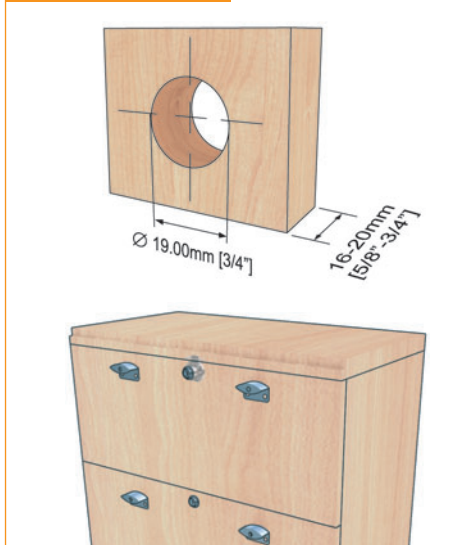

Cyber Lock

CLA 608

Features

- ▶ 3/4" (19 mm) diameter
- ▶ 7/8" (22 mm) barrel length
- ▶ Click action mechanism
- ▶ Key removable in locked and unlocked positions
- ▶ Zinc alloy die cast
- ▶ Core with keys sold separately (refer to page 76)
- ▶ Box Quantity = 25

Set includes	Item Number	Finish
1 Lock housing	30131 58 011	Black
1 Bezel	30131 57 010	Brass
1 Strike plate	30131 52 008	Nickel

Bezel

Drill Hole and application

Strike Plate

Round Drawer Lock

Dimensions

Cyber Lock

CLA 601

Features

- ▶ 3/4" (19 mm) diameter
- ▶ 7/8" (22 mm) barrel length
- ▶ Click action mechanism
- ▶ Key removable in locked and unlocked positions
- ▶ Zinc alloy die cast
- ▶ Core with keys sold separately (refer to page 76)
- ▶ Box Quantity = 25

Set includes	Item Number	Finish
1 Lock housing	30231 58 018	Black
1 Bezel	30231 57 016	Brass
1 Strike plate	30231 52 012	Nickel

Bezel

Drill hole and application

Strike Plate

Single Bolt Drawer Lock

Dimensions