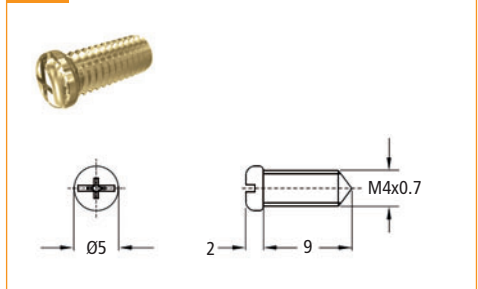

Cyber Lock

CLA 603

Features

- ▶ Front mounted
- ▶ 3/4" (19 mm) diameter
- ▶ Key removable in locked and unlocked positions
- ▶ With aluminum bar 23-5/8" (600 mm), 49-7/32" (1250 mm) bar option available
- ▶ Zink alloy die cast
- ▶ Finish: nickel
- ▶ Optional locking bolt extension available
- ▶ Core with keys sold separately (refer to page 76)
- ▶ Box Quantity = 50

Set includes
1 Lock housing
1 Bezel
1 Aluminum bar 23-5/8" (600 mm)
3 Set screws
3 Locking bolts
2 Bar guides
3 Drawer mounting brackets

Locking Bolt

Screw

FOR OPTIONAL ITEMS SEE ACCESSORIES PAGES AT END OF LOCK SECTION

Item Number	Description
32141 52 089	Front Mount Gang Lock

Drawer Mounting Bracket

Bar Guide

Bezel

Front Mount Gang Lock

Dimensions