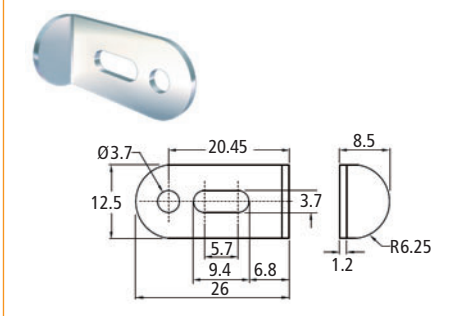

Cyber Lock

CLA 603

Features

- ▶ Front mounted
- ▶ 3/4" (19 mm) diameter
- ▶ Key removable in locked and unlocked positions
- ▶ With aluminum bar 23-5/8" (600 mm), 49-7/32" (1250 mm) bar option available
- ▶ Zink alloy die cast
- ▶ Finish: nickel
- ▶ Optional locking bolt extension available
- ▶ Core with keys sold separately (refer to page 76)
- ▶ Box Quantity = 50

Set includes
1 Lock housing
1 Bezel
1 Aluminum bar 23-5/8" (600 mm)
3 Set screws
3 Locking bolts
2 Bar guides
3 Drawer mounting brackets

Locking Bolt

Screw

FOR OPTIONAL ITEMS SEE ACCESSORIES PAGES AT END OF LOCK SECTION

Item Number	Description
32141 52 089	Front Mount Gang Lock

Drawer Mounting Bracket

Bar Guide

Bezel

Front Mount Gang Lock

Dimensions