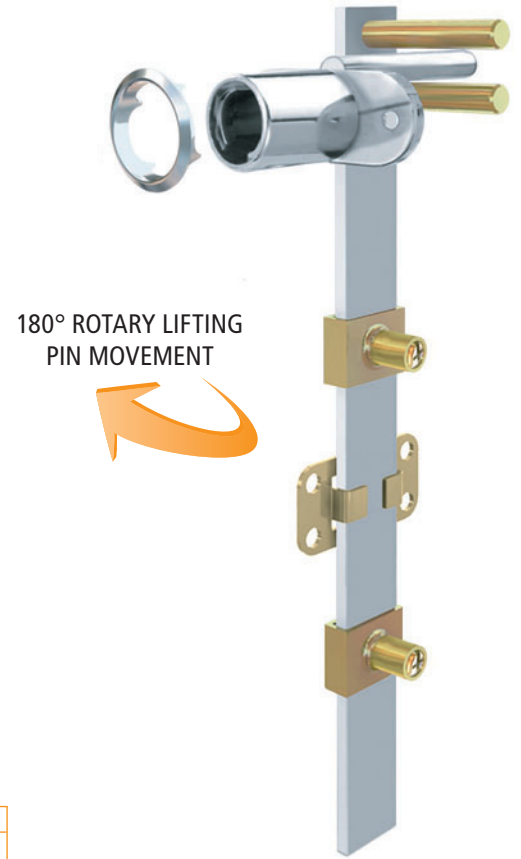

Cyber Lock

CLA 603

Features

- ▶ Front mounted
- ▶ 3/4" (19 mm) diameter
- ▶ Key removable in locked and unlocked positions
- ▶ With aluminum bar 23-5/8" (600 mm), 49-7/32" (1250 mm) bar option available
- ▶ Zink alloy die cast
- ▶ Finish: nickel
- ▶ Optional locking bolt extension available
- ▶ Core with keys sold separately (refer to page 76)
- ▶ Box Quantity = 50

Set includes
1 Lock housing
1 Bezel
1 Aluminum bar 23-5/8" (600 mm)
3 Set screws
3 Locking bolts
2 Bar guides
3 Drawer mounting brackets

Locking Bolt

Screw

FOR OPTIONAL ITEMS SEE ACCESSORIES PAGES AT END OF LOCK SECTION

Item Number	Description
32141 52 089	Front Mount Gang Lock

Drawer Mounting Bracket

Bar Guide

Bezel

Front Mount Gang Lock

Dimensions