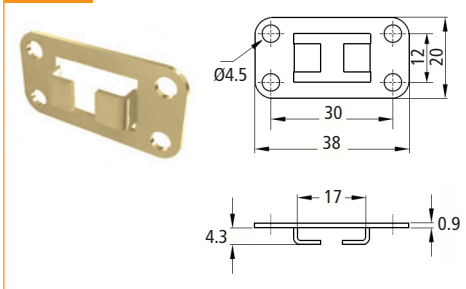

Cyber Lock

CLA 603

Features

- ▶ Front mounted
- ▶ 3/4" (19 mm) diameter
- ▶ Key removable in locked and unlocked positions
- ▶ With aluminum bar 23-5/8" (600 mm), 49-7/32" (1250 mm) bar option available
- ▶ Zink alloy die cast
- ▶ Finish: nickel
- ▶ Optional locking bolt extension available
- ▶ Core with keys sold separately (refer to page 76)
- ▶ Box Quantity = 50

Set includes
1 Lock housing
1 Bezel
1 Aluminum bar 23-5/8" (600 mm)
3 Set screws
3 Locking bolts
2 Bar guides
3 Drawer mounting brackets

Locking Bolt

Screw

FOR OPTIONAL ITEMS SEE ACCESSORIES PAGES AT END OF LOCK SECTION

Item Number	Description
32141 52 089	Front Mount Gang Lock

Drawer Mounting Bracket

Bar Guide

Bezel

Front Mount Gang Lock

Dimensions