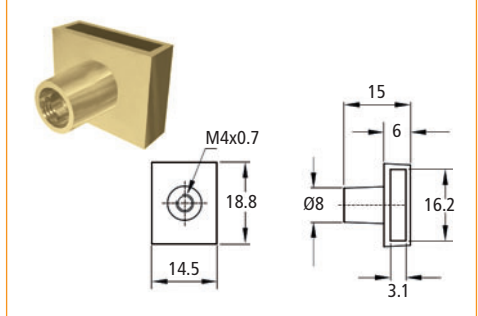

Cyber Lock

CLA 603

Features

- ▶ Front mounted
- ▶ 3/4" (19 mm) diameter
- ▶ Key removable in locked and unlocked positions
- ▶ With aluminum bar 23-5/8" (600 mm), 49-7/32" (1250 mm) bar option available
- ▶ Zink alloy die cast
- ▶ Finish: nickel
- ▶ Optional locking bolt extension available
- ▶ Core with keys sold separately (refer to page 76)
- ▶ Box Quantity = 50

Set includes
1 Lock housing
1 Bezel
1 Aluminum bar 23-5/8" (600 mm)
3 Set screws
3 Locking bolts
2 Bar guides
3 Drawer mounting brackets

Locking Bolt

Screw

FOR OPTIONAL ITEMS SEE ACCESSORIES PAGES AT END OF LOCK SECTION

Item Number	Description
32141 52 089	Front Mount Gang Lock

Drawer Mounting Bracket

Bar Guide

Bezel

Front Mount Gang Lock

Dimensions