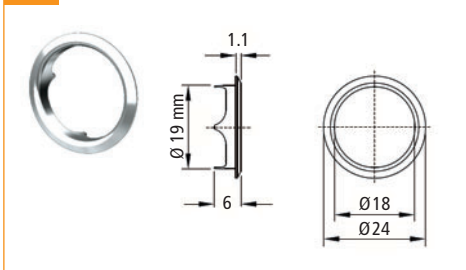

Cyber Lock

CLA 603

Features

- ▶ Front mounted
- ▶ 3/4" (19 mm) diameter
- ▶ Key removable in locked and unlocked positions
- ▶ With aluminum bar 23-5/8" (600 mm), 49-7/32" (1250 mm) bar option available
- ▶ Zink alloy die cast
- ▶ Finish: nickel
- ▶ Optional locking bolt extension available
- ▶ Core with keys sold separately (refer to page 76)
- ▶ Box Quantity = 50

Set includes
1 Lock housing
1 Bezel
1 Aluminum bar 23-5/8" (600 mm)
3 Set screws
3 Locking bolts
2 Bar guides
3 Drawer mounting brackets

Locking Bolt

Screw

FOR OPTIONAL ITEMS SEE ACCESSORIES PAGES AT END OF LOCK SECTION

Item Number	Description
32141 52 089	Front Mount Gang Lock

Drawer Mounting Bracket

Bar Guide

Bezel

Front Mount Gang Lock

Dimensions