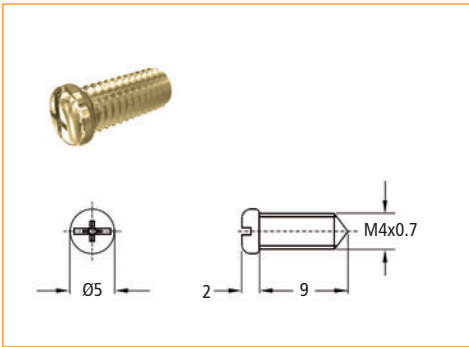

Gang Lock Accessories

Item Number	Description
33241 00 014	Gang Lock Locking Bolt Extension 26 mm

Item Number	Description
33341 00 004	Gang Lock Locking Bolt

Item Number	Description
33141 04 012	Gang Lock Locking Bolt

Item Number	Description
33241 04 015	Screw for Gang Lock Locking Bolt

Item Number	Description
33441 00 013	Gang Lock Drawer Mounting Bracket

Item Number	Description
33341 03 759	Gang Lock Bar Guide

Item Number	Description
33341 40 016	Side Mount Gang Lock Bar 1250 mm

Item Number	Description
33341 40 766	Front Mount Gang Lock Bar 1250 mm

06