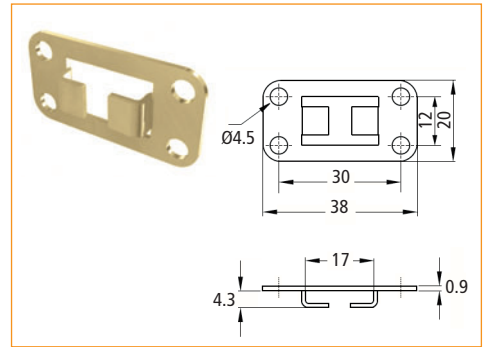

Gang Lock Accessories

Item Number	Description
33241 00 014	Gang Lock Locking Bolt Extension 26 mm

Item Number	Description
33341 00 004	Gang Lock Locking Bolt

Item Number	Description
33141 04 012	Gang Lock Locking Bolt

Item Number	Description
33241 04 015	Screw for Gang Lock Locking Bolt

Item Number	Description
33441 00 013	Gang Lock Drawer Mounting Bracket

Item Number	Description
33341 03 759	Gang Lock Bar Guide

Item Number	Description
33341 40 016	Side Mount Gang Lock Bar 1250 mm

Item Number	Description
33341 40 766	Front Mount Gang Lock Bar 1250 mm

06