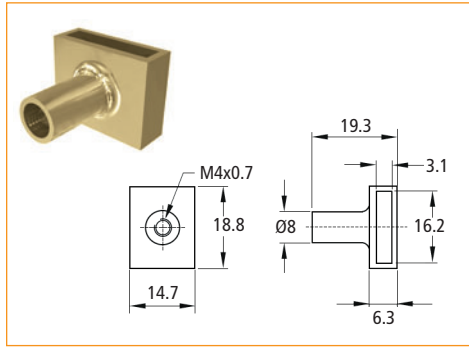

Gang Lock Accessories

Item Number	Description
33241 00 014	Gang Lock Locking Bolt Extension 26 mm

Item Number	Description
33341 00 004	Gang Lock Locking Bolt

Item Number	Description
33141 04 012	Gang Lock Locking Bolt

Item Number	Description
33241 04 015	Screw for Gang Lock Locking Bolt

Item Number	Description
33441 00 013	Gang Lock Drawer Mounting Bracket

Item Number	Description
33341 03 759	Gang Lock Bar Guide

Item Number	Description
33341 40 016	Side Mount Gang Lock Bar 1250 mm

Item Number	Description
33341 40 766	Front Mount Gang Lock Bar 1250 mm

06