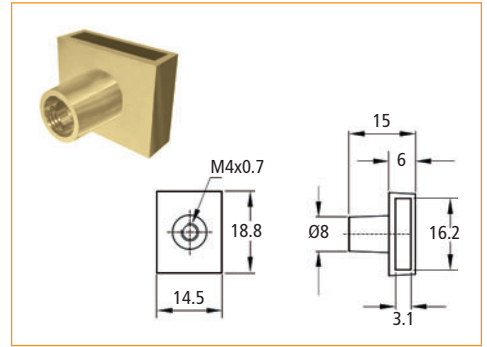

Gang Lock Accessories

Item Number	Description
33241 00 014	Gang Lock Locking Bolt Extension 26 mm

Item Number	Description
33341 00 004	Gang Lock Locking Bolt

Item Number	Description
33141 04 012	Gang Lock Locking Bolt

Item Number	Description
33241 04 015	Screw for Gang Lock Locking Bolt

Item Number	Description
33441 00 013	Gang Lock Drawer Mounting Bracket

Item Number	Description
33341 03 759	Gang Lock Bar Guide

Item Number	Description
33341 40 016	Side Mount Gang Lock Bar 1250 mm

Item Number	Description
33341 40 766	Front Mount Gang Lock Bar 1250 mm

06