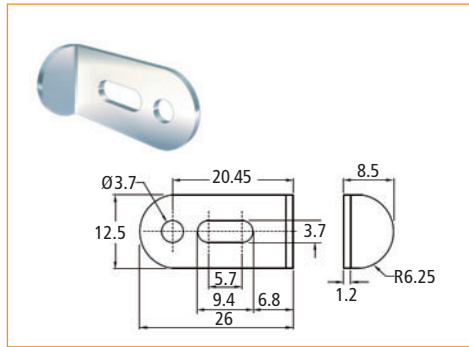

Gang Lock Accessories

Item Number	Description
33241 00 014	Gang Lock Locking Bolt Extension 26 mm

Item Number	Description
33341 00 004	Gang Lock Locking Bolt

Item Number	Description
33141 04 012	Gang Lock Locking Bolt

Item Number	Description
33241 04 015	Screw for Gang Lock Locking Bolt

Item Number	Description
33441 00 013	Gang Lock Drawer Mounting Bracket

Item Number	Description
33341 03 759	Gang Lock Bar Guide

Item Number	Description
33341 40 016	Side Mount Gang Lock Bar 1250 mm

Item Number	Description
33341 40 766	Front Mount Gang Lock Bar 1250 mm

06