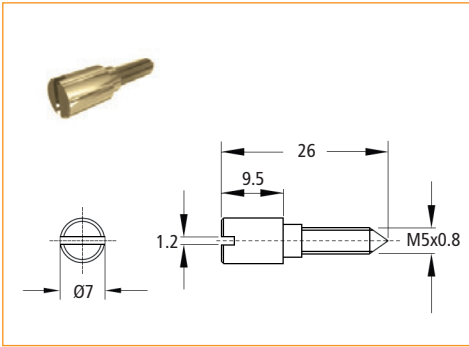

Gang Lock Accessories

Item Number	Description
33241 00 014	Gang Lock Locking Bolt Extension 26 mm

Item Number	Description
33341 00 004	Gang Lock Locking Bolt

Item Number	Description
33141 04 012	Gang Lock Locking Bolt

Item Number	Description
33241 04 015	Screw for Gang Lock Locking Bolt

Item Number	Description
33441 00 013	Gang Lock Drawer Mounting Bracket

Item Number	Description
33341 03 759	Gang Lock Bar Guide

Item Number	Description
33341 40 016	Side Mount Gang Lock Bar 1250 mm

Item Number	Description
33341 40 766	Front Mount Gang Lock Bar 1250 mm

06