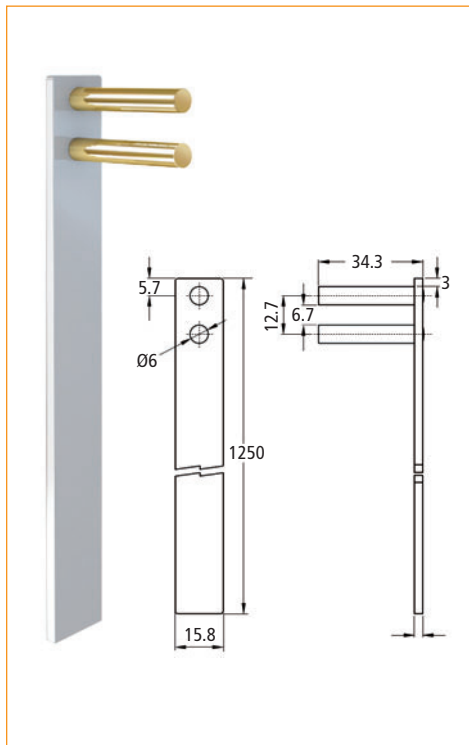

Gang Lock Accessories

Item Number	Description
33241 00 014	Gang Lock Locking Bolt Extension 26 mm

Item Number	Description
33341 00 004	Gang Lock Locking Bolt

Item Number	Description
33141 04 012	Gang Lock Locking Bolt

Item Number	Description
33241 04 015	Screw for Gang Lock Locking Bolt

Item Number	Description
33441 00 013	Gang Lock Drawer Mounting Bracket

Item Number	Description
33341 03 759	Gang Lock Bar Guide

Item Number	Description
33341 40 016	Side Mount Gang Lock Bar 1250 mm

Item Number	Description
33341 40 766	Front Mount Gang Lock Bar 1250 mm

06