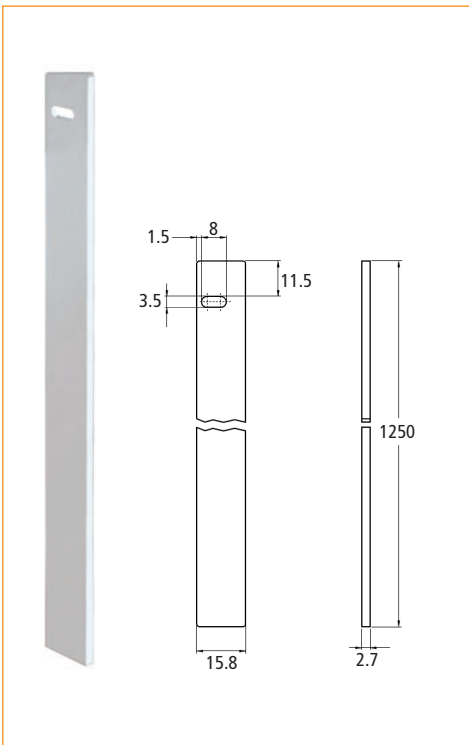

Gang Lock Accessories

Item Number	Description
33241 00 014	Gang Lock Locking Bolt Extension 26 mm

Item Number	Description
33341 00 004	Gang Lock Locking Bolt

Item Number	Description
33141 04 012	Gang Lock Locking Bolt

Item Number	Description
33241 04 015	Screw for Gang Lock Locking Bolt

Item Number	Description
33441 00 013	Gang Lock Drawer Mounting Bracket

Item Number	Description
33341 03 759	Gang Lock Bar Guide

Item Number	Description
33341 40 016	Side Mount Gang Lock Bar 1250 mm

Item Number	Description
33341 40 766	Front Mount Gang Lock Bar 1250 mm

06