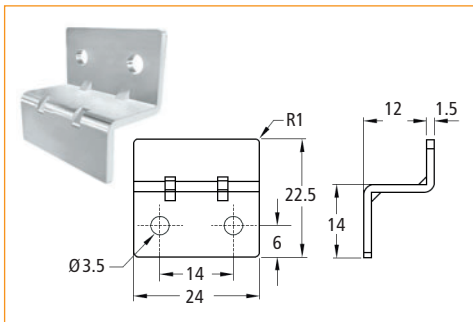

Removable Core System Accessories

Item Number	Description
31211 52 243	Key Blank

Opens every core.

Item Number	Description
31411 13 242	M1 Master Key

Removes each core from every housing.

Item Number	Description
31511 25 781	M1 Core Removal Key

Item Number	Description
33991 12 035	Plastic Dummy Core

Strike Plates

Item Number	Description
33431 46 008	Strike Plate

Item Number	Description
33411 04 760	Offset Strike Plate

Item Number	Description
33431 03 009	L-Type Strike Plate

Item Number	Description
33431 46 010	Offset Strike Plate