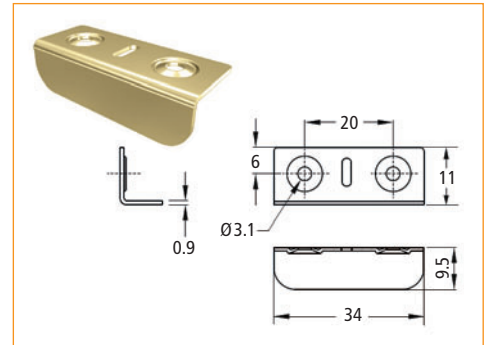

Removable Core System Accessories

Item Number	Description
31211 52 243	Key Blank

Opens every core.

Item Number	Description
31411 13 242	M1 Master Key

Removes each core from every housing.

Item Number	Description
31511 25 781	M1 Core Removal Key

Item Number	Description
33991 12 035	Plastic Dummy Core

Strike Plates

Item Number	Description
33431 46 008	Strike Plate

Item Number	Description
33411 04 760	Offset Strike Plate

Item Number	Description
33431 03 009	L-Type Strike Plate

Item Number	Description
33431 46 010	Offset Strike Plate