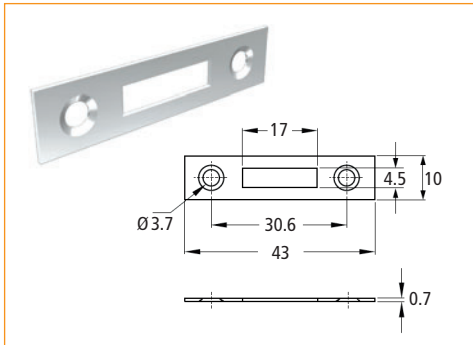

Removable Core System Accessories

Item Number	Description
31211 52 243	Key Blank

Opens every core.

Item Number	Description
31411 13 242	M1 Master Key

Removes each core from every housing.

Item Number	Description
31511 25 781	M1 Core Removal Key

Item Number	Description
33991 12 035	Plastic Dummy Core

Strike Plates

Item Number	Description
33431 46 008	Strike Plate

Item Number	Description
33411 04 760	Offset Strike Plate

Item Number	Description
33431 03 009	L-Type Strike Plate

Item Number	Description
33431 46 010	Offset Strike Plate