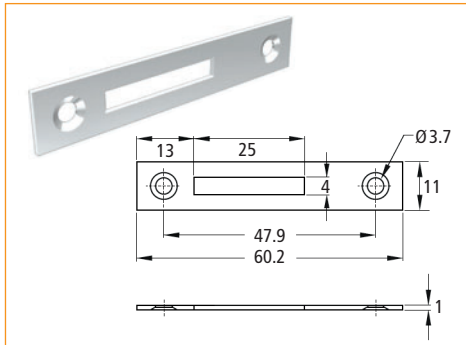

Removable Core System Accessories

Item Number	Description
31211 52 243	Key Blank

Opens every core.

Item Number	Description
31411 13 242	M1 Master Key

Removes each core from every housing.

Item Number	Description
31511 25 781	M1 Core Removal Key

Item Number	Description
33991 12 035	Plastic Dummy Core

Strike Plates

Item Number	Description
33431 46 008	Strike Plate

Item Number	Description
33411 04 760	Offset Strike Plate

Item Number	Description
33431 03 009	L-Type Strike Plate

Item Number	Description
33431 46 010	Offset Strike Plate