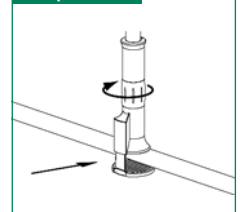

Single Flatscreen Arm

Item Number	Description
60748 83 034	Single Flatscreen Arm

Adjustments

Clamp Mount

Features

- ▶▶ Single arm for one screen
- ▶▶ 360° screen rotation
- ▶▶ Both clamp mount and grommet mount included
- ▶▶ Fits maximum 2-5/16" (60 mm) thick material
- ▶▶ Maximum screen weight 17 lbs. (8 kgs)
- ▶▶ Solid aluminum and steel construction
- ▶▶ Available with both 3" (75 mm) and 4" (100 mm) VESA bracket

Dual Flatscreen Arm

Item Number	Description
60748 83 035	Dual Flatscreen Arm

Adjustments

Clamp Mount

Features

- ▶▶ Double arm for two screens
- ▶▶ 360° screen rotation
- ▶▶ Both clamp mount and grommet mount included
- ▶▶ Fits maximum 2-5/16" (60 mm) thick material
- ▶▶ Maximum screen weight 17 lbs. (8 kgs)
- ▶▶ Solid aluminum and steel construction
- ▶▶ Available with both 3" (75 mm) and 4" (100 mm) VESA bracket