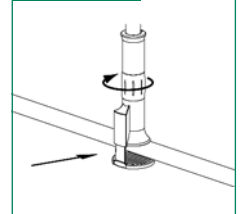

Single Flatscreen Arm

Item Number	Description
60748 83 034	Single Flatscreen Arm

Adjustments

Clamp Mount

Features

- ▶▶ Single arm for one screen
- ▶▶ 360° screen rotation
- ▶▶ Both clamp mount and grommet mount included
- ▶▶ Fits maximum 2-5/16" (60 mm) thick material
- ▶▶ Maximum screen weight 17 lbs. (8 kgs)
- ▶▶ Solid aluminum and steel construction
- ▶▶ Available with both 3" (75 mm) and 4" (100 mm) VESA bracket

Dual Flatscreen Arm

Item Number	Description
60748 83 035	Dual Flatscreen Arm

Adjustments

Clamp Mount

Features

- ▶▶ Double arm for two screens
- ▶▶ 360° screen rotation
- ▶▶ Both clamp mount and grommet mount included
- ▶▶ Fits maximum 2-5/16" (60 mm) thick material
- ▶▶ Maximum screen weight 17 lbs. (8 kgs)
- ▶▶ Solid aluminum and steel construction
- ▶▶ Available with both 3" (75 mm) and 4" (100 mm) VESA bracket