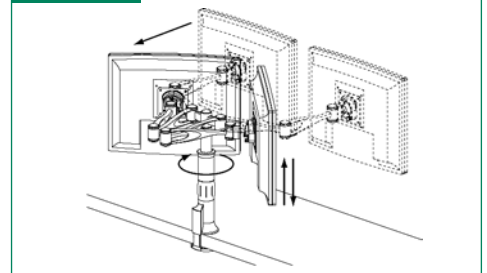

Single Flatscreen Arm

Item Number	Description
60748 83 034	Single Flatscreen Arm

Adjustments

Clamp Mount

Features

- ▶▶ Single arm for one screen
- ▶▶ 360° screen rotation
- ▶▶ Both clamp mount and grommet mount included
- ▶▶ Fits maximum 2-5/16" (60 mm) thick material
- ▶▶ Maximum screen weight 17 lbs. (8 kgs)
- ▶▶ Solid aluminum and steel construction
- ▶▶ Available with both 3" (75 mm) and 4" (100 mm) VESA bracket

Dual Flatscreen Arm

Item Number	Description
60748 83 035	Dual Flatscreen Arm

Adjustments

Clamp Mount

Features

- ▶▶ Double arm for two screens
- ▶▶ 360° screen rotation
- ▶▶ Both clamp mount and grommet mount included
- ▶▶ Fits maximum 2-5/16" (60 mm) thick material
- ▶▶ Maximum screen weight 17 lbs. (8 kgs)
- ▶▶ Solid aluminum and steel construction
- ▶▶ Available with both 3" (75 mm) and 4" (100 mm) VESA bracket