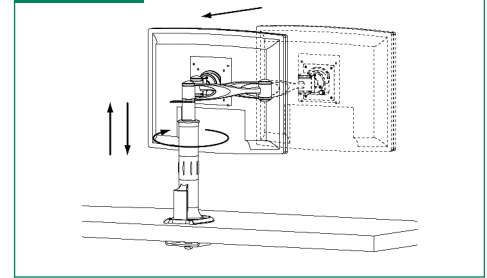

Single Flatscreen Arm

Item Number	Description
60748 83 034	Single Flatscreen Arm

Adjustments

Clamp Mount

Features

- ▶▶ Single arm for one screen
- ▶▶ 360° screen rotation
- ▶▶ Both clamp mount and grommet mount included
- ▶▶ Fits maximum 2-5/16" (60 mm) thick material
- ▶▶ Maximum screen weight 17 lbs. (8 kgs)
- ▶▶ Solid aluminum and steel construction
- ▶▶ Available with both 3" (75 mm) and 4" (100 mm) VESA bracket

Dual Flatscreen Arm

Item Number	Description
60748 83 035	Dual Flatscreen Arm

Adjustments

Clamp Mount

Features

- ▶▶ Double arm for two screens
- ▶▶ 360° screen rotation
- ▶▶ Both clamp mount and grommet mount included
- ▶▶ Fits maximum 2-5/16" (60 mm) thick material
- ▶▶ Maximum screen weight 17 lbs. (8 kgs)
- ▶▶ Solid aluminum and steel construction
- ▶▶ Available with both 3" (75 mm) and 4" (100 mm) VESA bracket