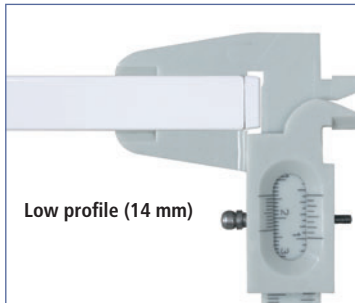

Wall Mount Shelf Bracket - Aluminum

Features

- ▶▶ 6063 aluminum
- ▶▶ Finish: white
- ▶▶ Lengths 10-7/8" and 12-7/8"
- ▶▶ Light weight for easy transportation and installation
- ▶▶ Load rating per pair: 30 lbs.

Applications

- ▶▶ Floating shelves
- ▶▶ Outdoor, weather resistant
- ▶▶ MRI/Clean rooms

Item Number	Length L		Shelf Depth	
	Inches	mm	Inches	mm
72531 29 420	10-7/8	277	12 – 16	300 – 400
72531 29 421	12-7/8	327	14 – 18	350 – 450

Dimensions