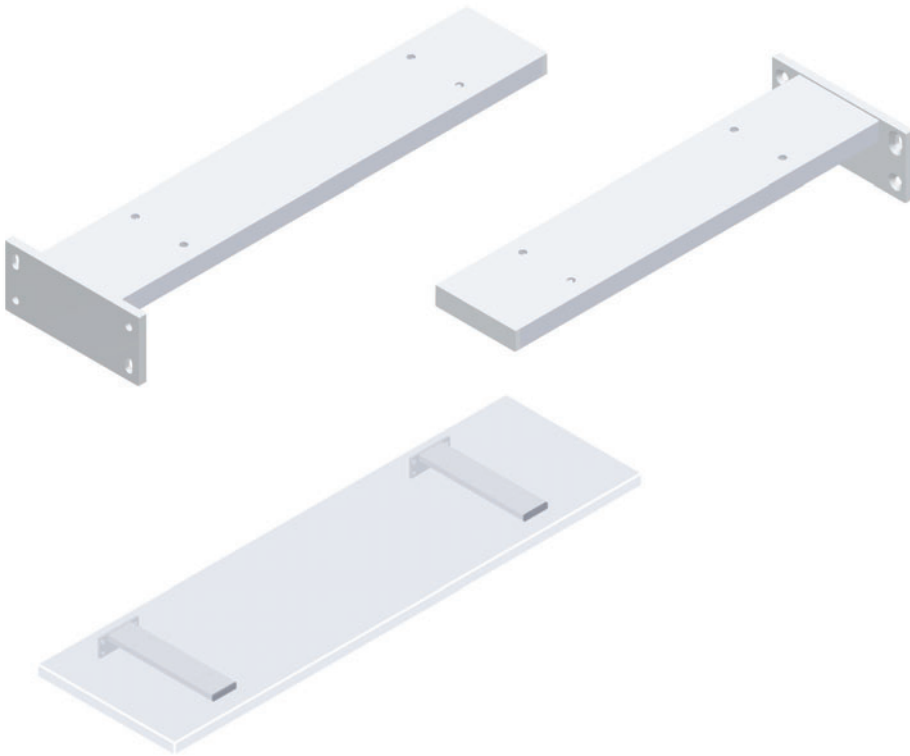

Wall Mount Shelf Bracket - Aluminum

Features

- ▶▶ 6063 aluminum
- ▶▶ Finish: white
- ▶▶ Lengths 10-7/8" and 12-7/8"
- ▶▶ Light weight for easy transportation and installation
- ▶▶ Load rating per pair: 30 lbs.

Applications

- ▶▶ Floating shelves
- ▶▶ Outdoor, weather resistant
- ▶▶ MRI/Clean rooms

Item Number	Length L		Shelf Depth	
	Inches	mm	Inches	mm
72531 29 420	10-7/8	277	12 – 16	300 – 400
72531 29 421	12-7/8	327	14 – 18	350 – 450

Dimensions