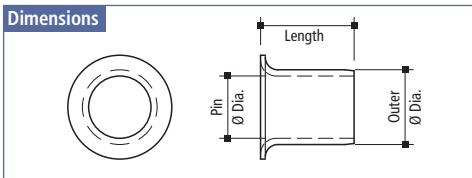

L-Shape - Steel with 1 hole

Item Number	Pin Ø Dia	Mat. thickness	Finish
72511 42 047	1/4"	1/16 1.5	Antique Copper
72511 42 054	5 mm	1/16 1.5	Antique Copper
72511 55 067	1/4"	1/16 1.5	Brass
72511 55 052	5 mm	1/16 1.5	Brass
72511 52 068	1/4"	1/16 1.5	Nickel
72511 52 069	5 mm	1/16 1.5	Nickel

L-Shape - Steel with vinyl coating

Item Number	Pin Ø Dia	Mat. thickness	Finish
72511 42 042	1/4"	1/16 1.4	Antique Copper

Plastic Shelf Support - with 5 mm steel pin

Item Number	Hole Ø Dia	Pin Length	Finish
72511 10 038	5 mm	5/16 8	Almond
72511 12 037	5	5/16 8	Black
72511 14 034	5	5/16 8	Brown
72511 15 029	5	5/16 8	Clear
72511 29 032	5	5/16 8	White