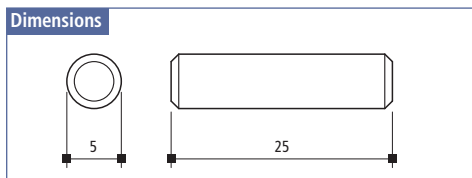

Spoon-Shape - Steel - 100 per Bag

Item Number	Pin Ø Dia	Mat. thickness	Finish
72111 55 202	5 mm	1/4 7	Brass
72111 55 203	1/4"	1/4 7	Brass
72111 52 200	5 mm	1/4 7	Nickel
72111 52 201	1/4"	1/4 7	Nickel

Item Number	Pin Ø Dia	Length	Finish
72311 04 021	3/16	5 5/8 16	Electro Zinc Plated

Straight Pin - Steel

Item Number	Pin Ø Dia	Mat. thickness	Finish
72111 55 202	5 mm	1/4 7	Brass
72111 55 203	1/4"	1/4 7	Brass
72111 52 200	5 mm	1/4 7	Nickel
72111 52 201	1/4"	1/4 7	Nickel