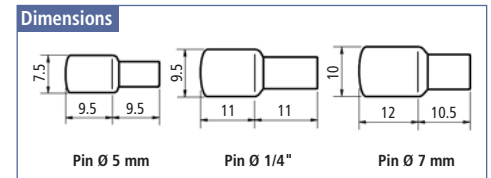

L-Shape - Steel with 1 hole

Item Number	Pin Ø Dia	Mat. thickness	Finish
72511 42 047	1/4"	1/16 1.5	Antique Copper
72511 42 054	5 mm	1/16 1.5	Antique Copper
72511 55 067	1/4"	1/16 1.5	Brass
72511 55 052	5 mm	1/16 1.5	Brass
72511 52 068	1/4"	1/16 1.5	Nickel
72511 52 069	5 mm	1/16 1.5	Nickel

L-Shape - Steel with vinyl coating

Item Number	Pin Ø Dia	Mat. thickness	Finish
72511 42 042	1/4"	1/16 1.4	Antique Copper

Plastic Shelf Support - with 5 mm steel pin

Item Number	Hole Ø Dia	Pin Length	Finish
72511 10 038	5 mm	5/16 8	Almond
72511 12 037	5	5/16 8	Black
72511 14 034	5	5/16 8	Brown
72511 15 029	5	5/16 8	Clear
72511 29 032	5	5/16 8	White

Sleeve for Spoon Shelf Support - Steel

Item Number	for Pin Ø Dia.	Outer Ø Dia.	Length	Finish
72191 55 015	1/4"	1/4 7.2	5/16 8	Brass
72191 55 018	7 mm	1/4 7.5	3/8 8	Brass
72191 52 016	1/4"	1/4 7.2	5/16 9	Nickel
72191 52 017	7 mm	1/4 7.5	3/8 9	Nickel

Item Number	Pin Ø Dia	Length	Finish
72311 04 021	3/16	5 5/8 16	Electro Zinc Plated

Straight Pin - Steel

Item Number	Pin Ø Dia	Mat. thickness	Finish
72111 55 202	5 mm	1/4 7	Brass
72111 55 203	1/4"	1/4 7	Brass
72111 52 200	5 mm	1/4 7	Nickel
72111 52 201	1/4"	1/4 7	Nickel