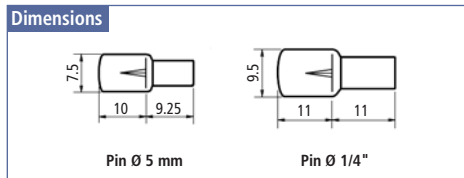

L-Shape - Steel with 1 hole

Item Number	Pin Ø Dia	Mat. thickness	Finish
72511 42 047	1/4"	1/16 1.5	Antique Copper
72511 42 054	5 mm	1/16 1.5	Antique Copper
72511 55 067	1/4"	1/16 1.5	Brass
72511 55 052	5 mm	1/16 1.5	Brass
72511 52 068	1/4"	1/16 1.5	Nickel
72511 52 069	5 mm	1/16 1.5	Nickel

L-Shape - Steel with vinyl coating

Item Number	Pin Ø Dia	Mat. thickness	Finish
72511 42 042	1/4"	1/16 1.4	Antique Copper

Plastic Shelf Support - with 5 mm steel pin

Item Number	Hole Ø Dia	Pin Length	Finish
72511 10 038	5 mm	5/16 8	Almond
72511 12 037	5	5/16 8	Black
72511 14 034	5	5/16 8	Brown
72511 15 029	5	5/16 8	Clear
72511 29 032	5	5/16 8	White

Sleeve for Spoon Shelf Support - Steel

Item Number	for Pin Ø Dia.	Outer Ø Dia.	Length	Finish
72191 55 015	1/4"	1/4 7.2	5/16 8	Brass
72191 55 018	7 mm	1/4 7.5	3/8 8	Brass
72191 52 016	1/4"	1/4 7.2	5/16 9	Nickel
72191 52 017	7 mm	1/4 7.5	3/8 9	Nickel

Item Number	Pin Ø Dia	Length	Finish
72311 04 021	3/16	5 5/8 16	Electro Zinc Plated

Straight Pin - Steel

Item Number	Pin Ø Dia	Mat. thickness	Finish
72111 55 202	5 mm	1/4 7	Brass
72111 55 203	1/4"	1/4 7	Brass
72111 52 200	5 mm	1/4 7	Nickel
72111 52 201	1/4"	1/4 7	Nickel