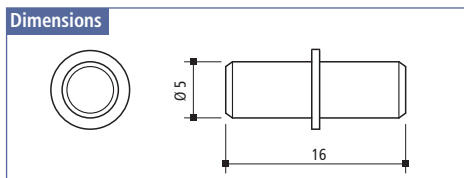

Item Number	Pin Ø Dia	Mat. thickness	Finish
72111 55 202	5 mm	1/4 7	Brass
72111 55 203	1/4"	1/4 7	Brass
72111 52 200	5 mm	1/4 7	Nickel
72111 52 201	1/4"	1/4 7	Nickel

Straight Pin - Steel

Item Number	Pin Ø Dia	Length	Finish
72311 04 021	3/16	5 5/8 16	Electro Zinc Plated

Straight Pin - Steel

Item Number	Pin Ø Dia	Mat. thickness	Finish
72111 55 202	5 mm	1/4 7	Brass
72111 55 203	1/4"	1/4 7	Brass
72111 52 200	5 mm	1/4 7	Nickel
72111 52 201	1/4"	1/4 7	Nickel