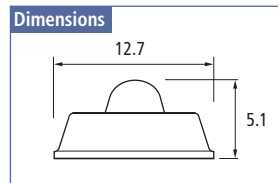

Item Number	Diameter		Height		Packaging	Color
	Inch	mm	Inch	mm		
71361 15 206	1/2	12.7	5/32	3.8	200 per card	Clear

Focal Type

Item Number	Diameter		Height		Packaging	Color
	Inch	mm	Inch	mm		
71361 15 207	1/2	12.7	13/64	5.1	200 per card	Clear

Wood Dowels

Item Number	Size Length x Ø Dia.		Version	Packaging
	Inch	mm		
74313 90 048	5/16 x 1	8 x 25	Raw	12M / bag
74313 90 049	5/16 x 1-3/16	8 x 30	Raw	10M / bag
74313 90 050	5/16 x 1-3/16	8 x 30	Preglued	10M / bag
74313 90 051	5/16 x 1-3/8	8 x 35	Raw	8.5M / bag
74313 90 052	5/16 x 1-3/8	8 x 35	Preglued	8.5M / bag
74315 90 006*	3/8 x 1-3/16	10 x 30	Preglued	6M / bag

Features

- ▶ Manufactured from beechwood
- ▶ Kiln dried

Wood Biscuits

Item Number	Biscuit Size	Thickness		Length		Height		Packaging
		Inch	mm	Inches	mm	Inch	mm	
74315 90 057	# 0	3/16	5	1-3/4	45	9/16	15	1M / box
74315 90 055	# 10	3/16	4	2-3/16	55	3/4	19	1M / box
74315 90 056	# 20	3/16	4	2-3/8	60	7/8	23	1M / box