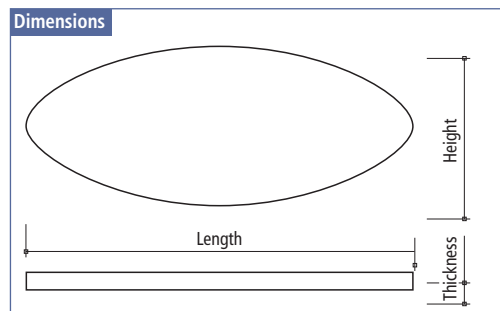

Item Number	Diameter		Height		Packaging	Color
	Inch	mm	Inch	mm		
71361 15 206	1/2	12.7	5/32	3.8	200 per card	Clear

Focal Type

Item Number	Diameter		Height		Packaging	Color
	Inch	mm	Inch	mm		
71361 15 207	1/2	12.7	13/64	5.1	200 per card	Clear

Wood Dowels

Item Number	Size Length x Ø Dia.		Version	Packaging
	Inch	mm		
74313 90 048	5/16 x 1	8 x 25	Raw	12M / bag
74313 90 049	5/16 x 1-3/16	8 x 30	Raw	10M / bag
74313 90 050	5/16 x 1-3/16	8 x 30	Preglued	10M / bag
74313 90 051	5/16 x 1-3/8	8 x 35	Raw	8.5M / bag
74313 90 052	5/16 x 1-3/8	8 x 35	Preglued	8.5M / bag
74315 90 006*	3/8 x 1-3/16	10 x 30	Preglued	6M / bag

Features

- ▶ Manufactured from beechwood
- ▶ Kiln dried

Wood Biscuits

Item Number	Biscuit Size	Thickness		Length		Height		Packaging
		Inch	mm	Inches	mm	Inch	mm	
74315 90 057	# 0	3/16	5	1-3/4	45	9/16	15	1M / box
74315 90 055	# 10	3/16	4	2-3/16	55	3/4	19	1M / box
74315 90 056	# 20	3/16	4	2-3/8	60	7/8	23	1M / box