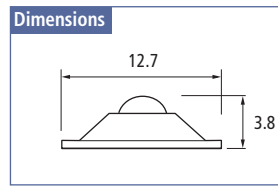

Item Number	Diameter		Height		Packaging	Color
	Inch	mm	Inch	mm		
71361 15 206	1/2	12.7	5/32	3.8	200 per card	Clear

Focal Type

Item Number	Diameter		Height		Packaging	Color
	Inch	mm	Inch	mm		
71361 15 207	1/2	12.7	13/64	5.1	200 per card	Clear

Wood Dowels

Item Number	Size Length x Ø Dia.		Version	Packaging
	Inch	mm		
74313 90 048	5/16 x 1	8 x 25	Raw	12M / bag
74313 90 049	5/16 x 1-3/16	8 x 30	Raw	10M / bag
74313 90 050	5/16 x 1-3/16	8 x 30	Preglued	10M / bag
74313 90 051	5/16 x 1-3/8	8 x 35	Raw	8.5M / bag
74313 90 052	5/16 x 1-3/8	8 x 35	Preglued	8.5M / bag
74315 90 006*	3/8 x 1-3/16	10 x 30	Preglued	6M / bag

Features

- ▶ Manufactured from beechwood
- ▶ Kiln dried

Wood Biscuits

Item Number	Biscuit Size	Thickness		Length		Height		Packaging
		Inch	mm	Inches	mm	Inch	mm	
74315 90 057	# 0	3/16	5	1-3/4	45	9/16	15	1M / box
74315 90 055	# 10	3/16	4	2-3/16	55	3/4	19	1M / box
74315 90 056	# 20	3/16	4	2-3/8	60	7/8	23	1M / box