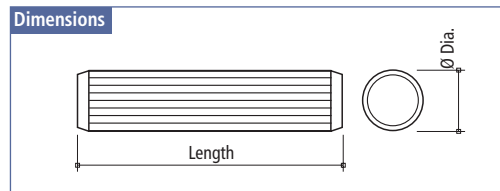

Item Number	Diameter		Height		Packaging	Color
	Inch	mm	Inch	mm		
71361 15 206	1/2	12.7	5/32	3.8	200 per card	Clear

Focal Type

Item Number	Diameter		Height		Packaging	Color
	Inch	mm	Inch	mm		
71361 15 207	1/2	12.7	13/64	5.1	200 per card	Clear

Wood Dowels

Item Number	Size Length x Ø Dia.		Version	Packaging
	Inch	mm		
74313 90 048	5/16 x 1	8 x 25	Raw	12M / bag
74313 90 049	5/16 x 1-3/16	8 x 30	Raw	10M / bag
74313 90 050	5/16 x 1-3/16	8 x 30	Preglued	10M / bag
74313 90 051	5/16 x 1-3/8	8 x 35	Raw	8.5M / bag
74313 90 052	5/16 x 1-3/8	8 x 35	Preglued	8.5M / bag
74315 90 006*	3/8 x 1-3/16	10 x 30	Preglued	6M / bag

Features

- ▶ Manufactured from beechwood
- ▶ Kiln dried

Wood Biscuits

Item Number	Biscuit Size	Thickness		Length		Height		Packaging
		Inch	mm	Inches	mm	Inch	mm	
74315 90 057	# 0	3/16	5	1-3/4	45	9/16	15	1M / box
74315 90 055	# 10	3/16	4	2-3/16	55	3/4	19	1M / box
74315 90 056	# 20	3/16	4	2-3/8	60	7/8	23	1M / box