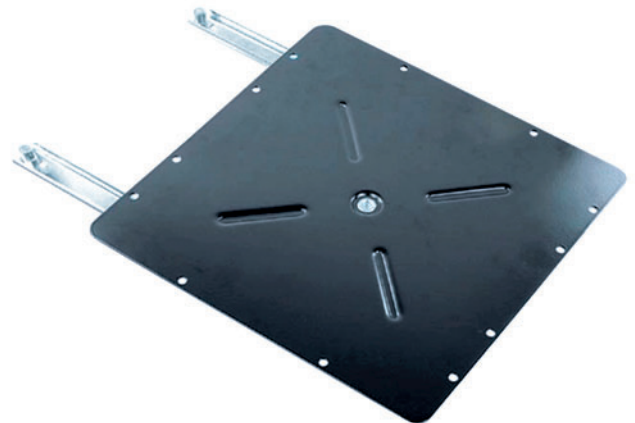

Features

- ▶ 3/4 extension ball bearing slides
- ▶ 11-3/8" travel
- ▶ Load rating: 200 lbs.
- ▶ Turntable dimensions: 26" x 15"
- ▶ Front lip
- ▶ Individually boxed
- ▶ Steel
- ▶ Black finish

Dimensions

| Item Number | Total Height | | Max. Width | | Total Length | | Total Length | |
|--------------|--------------|----|------------|-----|--------------|-----|--------------|-----|
| | Inches | mm | Inches | mm | Inches | mm | Inches | mm |
| 70113 01 007 | 2-7/16 | 62 | 25-3/4 | 650 | 14-1/2 | 370 | 13-3/4 | 350 |

5/8 Extension TV Pull-Out Swivel

Features

- ▶ 5/8 extension ball bearing slides
- ▶ 6-5/8" travel
- ▶ Load rating: 130 lbs.
- ▶ Turntable dimensions: 12" x 12"
- ▶ Turntable swivels 360°
- ▶ Zinc slides
- ▶ Black turntable

Dimensions

| Item Number | Description |
|--------------|----------------------------------|
| 70112 12 004 | 5/8 Extension TV Pull-Out Swivel |