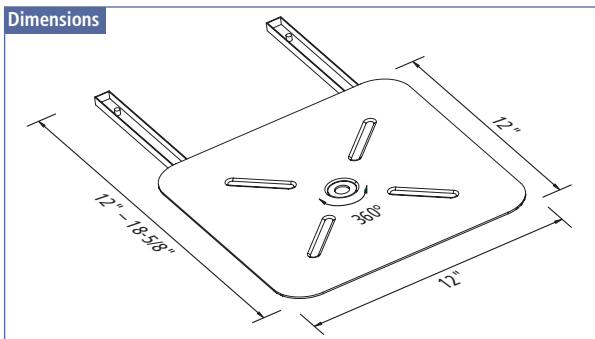

Features

- ▶ 3/4 extension ball bearing slides
- ▶ 11-3/8" travel
- ▶ Load rating: 200 lbs.
- ▶ Turntable dimensions: 26" x 15"
- ▶ Front lip
- ▶ Individually boxed
- ▶ Steel
- ▶ Black finish

Dimensions

| Item Number | Total Height | | Max. Width | | Total Length | | Total Length | |
|--------------|--------------|----|------------|-----|--------------|-----|--------------|-----|
| | Inches | mm | Inches | mm | Inches | mm | Inches | mm |
| 70113 01 007 | 2-7/16 | 62 | 25-3/4 | 650 | 14-1/2 | 370 | 13-3/4 | 350 |

5/8 Extension TV Pull-Out Swivel

Features

- ▶ 5/8 extension ball bearing slides
- ▶ 6-5/8" travel
- ▶ Load rating: 130 lbs.
- ▶ Turntable dimensions: 12" x 12"
- ▶ Turntable swivels 360°
- ▶ Zinc slides
- ▶ Black turntable

Dimensions

| Item Number | Description |
|--------------|----------------------------------|
| 70112 12 004 | 5/8 Extension TV Pull-Out Swivel |