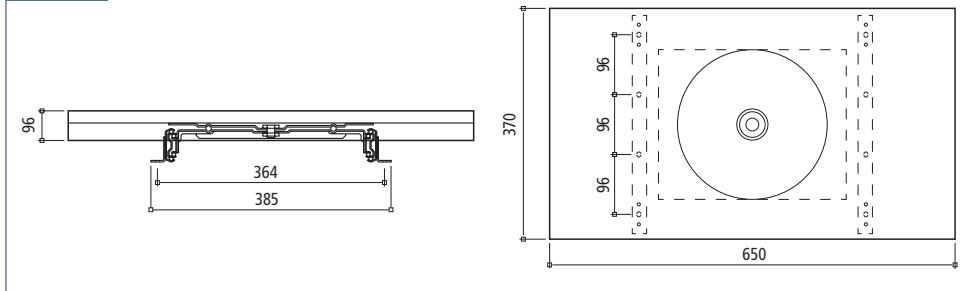

Features

- ▶ 3/4 extension ball bearing slides
- ▶ 11-3/8" travel
- ▶ Load rating: 200 lbs.
- ▶ Turntable dimensions: 26" x 15"
- ▶ Front lip
- ▶ Individually boxed
- ▶ Steel
- ▶ Black finish

Dimensions

| Item Number | Total Height | | Max. Width | | Total Length | | Total Length | |
|--------------|--------------|----|------------|-----|--------------|-----|--------------|-----|
| | Inches | mm | Inches | mm | Inches | mm | Inches | mm |
| 70113 01 007 | 2-7/16 | 62 | 25-3/4 | 650 | 14-1/2 | 370 | 13-3/4 | 350 |

5/8 Extension TV Pull-Out Swivel

Features

- ▶ 5/8 extension ball bearing slides
- ▶ 6-5/8" travel
- ▶ Load rating: 130 lbs.
- ▶ Turntable dimensions: 12" x 12"
- ▶ Turntable swivels 360°
- ▶ Zinc slides
- ▶ Black turntable

Dimensions

| Item Number | Description |
|--------------|----------------------------------|
| 70112 12 004 | 5/8 Extension TV Pull-Out Swivel |