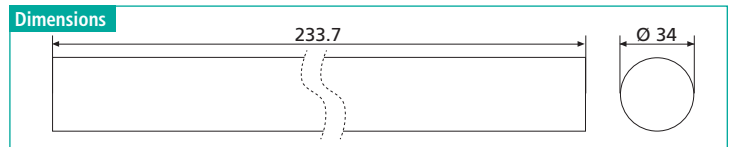

Features

- ▶ Can be installed using our existing 1-5/16" round closet rod supports
- ▶ Does not exceed 8' in length
- ▶ Finishes: transparent and cyan blue
- ▶ Packaging:
 - 1 rod/box
 - 5 boxes/carton

Item Number	Finish	Length		Ø Diameter	
		Inch	m	Inch	mm
77162 13 110	Cyan Blue	92	2.33	1-5/16	34
77162 15 100	Transparent	92	2.33	1-5/16	34

Supports for 1-5/16" Acrylic Round Closet Rod

Item Number	Finish	Material	Type	Mount
54131 47 047	Dull Brass	Aluminum	open	5 mm pin
54131 48 095	Dull Chrome	Aluminum	open	5 mm pin
54131 49 083	Dull Nickel	Aluminum	open	5 mm pin
54131 51 048	Matte Black	Aluminum	open	5 mm pin
54131 53 090	Oil Rubbed Bronze	Aluminum	open	5 mm pin
54231 47 039	Dull Brass	Aluminum	closed	5 mm pin
54231 48 093	Dull Chrome	Aluminum	closed	5 mm pin
54231 49 076	Dull Nickel	Aluminum	closed	5 mm pin
54231 51 040	Matte Black	Aluminum	closed	5 mm pin
54231 53 096	Oil Rubbed Bronze	Aluminum	closed	5 mm pin
54131 46 094	Chrome	Steel	open	5 mm pin
54231 46 089	Chrome	Steel	closed	5 mm pin