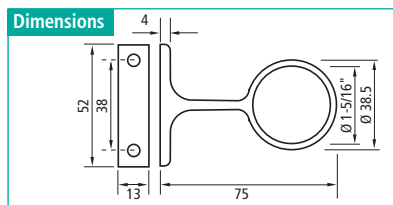

Item Number	Finish	Material	Type	Mount
54233 47 061	Dull Brass	Aluminum	closed	screw
54233 48 099	Dull Chrome	Aluminum	closed	screw
54233 49 103	Dull Nickel	Aluminum	closed	screw
54233 51 062	Matte Black	Aluminum	closed	screw
54233 53 082	Oil Rubbed Bronze	Aluminum	closed	screw
54233 46 105	Chrome	Steel	closed	screw

Mounting screws are included