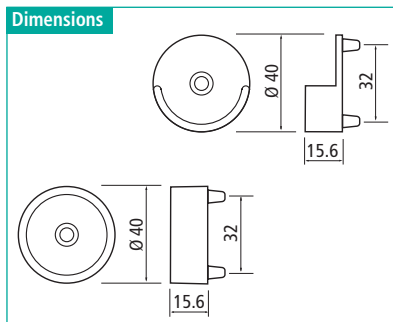

Features

- ▶ Can be installed using our existing 1-5/16" round closet rod supports
- ▶ Does not exceed 8' in length
- ▶ Finishes: transparent and cyan blue
- ▶ Packaging:
 - 1 rod/box
 - 5 boxes/carton

Item Number	Finish	Length		Ø Diameter	
		Inch	m	Inch	mm
77162 13 110	Cyan Blue	92	2.33	1-5/16	34
77162 15 100	Transparent	92	2.33	1-5/16	34

Supports for 1-5/16" Acrylic Round Closet Rod

Item Number	Finish	Material	Type	Mount
54131 47 047	Dull Brass	Aluminum	open	5 mm pin
54131 48 095	Dull Chrome	Aluminum	open	5 mm pin
54131 49 083	Dull Nickel	Aluminum	open	5 mm pin
54131 51 048	Matte Black	Aluminum	open	5 mm pin
54131 53 090	Oil Rubbed Bronze	Aluminum	open	5 mm pin
54231 47 039	Dull Brass	Aluminum	closed	5 mm pin
54231 48 093	Dull Chrome	Aluminum	closed	5 mm pin
54231 49 076	Dull Nickel	Aluminum	closed	5 mm pin
54231 51 040	Matte Black	Aluminum	closed	5 mm pin
54231 53 096	Oil Rubbed Bronze	Aluminum	closed	5 mm pin
54131 46 094	Chrome	Steel	open	5 mm pin
54231 46 089	Chrome	Steel	closed	5 mm pin