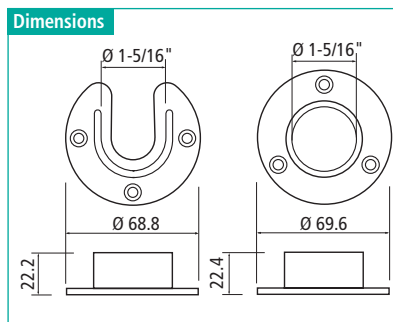

Item Number	Finish	Material	Type	Mount
54133 47 043	Dull Brass	Aluminum	open	screw
54133 48 104	Dull Chrome	Aluminum	open	screw
54133 49 097	Dull Nickel	Aluminum	open	screw
54133 51 044	Matte Black	Aluminum	open	screw
54133 53 077	Oil Rubbed Bronze	Aluminum	open	screw
54233 47 035	Dull Brass	Aluminum	closed	screw
54233 48 101	Dull Chrome	Aluminum	closed	screw
54233 49 088	Dull Nickel	Aluminum	closed	screw
54233 51 036	Matte Black	Aluminum	closed	screw
54233 53 075	Oil Rubbed Bronze	Aluminum	closed	screw
54133 46 021	Chrome	Steel	open	screw
54233 46 027	Chrome	Steel	closed	screw

Mounting screws are included