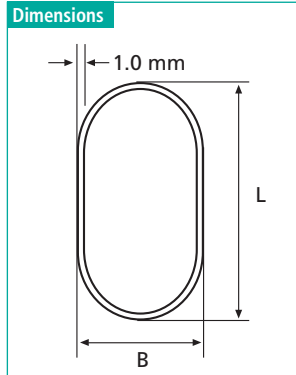

Steel Oval Closet Rods

Features

- ▶ Seamless
- ▶ Material thickness: 0.039" · 1.0 mm · 20-gauge

Note:

We stock only 0.039" · 1.0mm · 20-gauge oval steel tubes. They offer strength & a high load capacity for even the larger cabinet widths. Thinner gauges (0.6, 0.7, & 0.8mm) are available on special order. Contact us directly for further details.

Item Number	Finish	Length		Dimensions L x B	
		Feet	m	Inch	mm
53111 46 003	Chrome	8	2.44	1-1/8 x 5/8	30 x 15
53111 46 001	Chrome	12	3.66	1-1/8 x 5/8	30 x 15

Supports for Steel Oval Closet Rods

Pin Mount · Screws are included

Item Number	Finish	for Rod Dimension Inch	mm	Type	Mount
54111 46 068	Chrome	1-1/8 x 5/8	15 x 30	open	5 mm pin

Screw Mount · Screws are included

Item Number	Finish	for Rod Dimension Inch	mm	Type	Mount
54113 46 013	Chrome	1-1/8 x 5/8	15 x 30	open	screw

Center Supports for Steel Oval Closet Rods

Screw Mount · Screws are included

Item Number	Finish	for Rod Dimension Inch	mm	Type	Mount
54215 46 079	Chrome	1-1/8 x 5/8	15 x 30	closed	screw