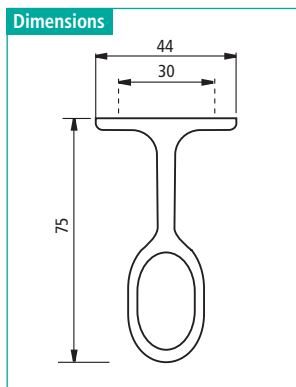

Steel Oval Closet Rods

Features

- ▶ Seamless
- ▶ Material thickness: 0.039" · 1.0 mm · 20-gauge

Note:

We stock only 0.039" · 1.0mm · 20-gauge oval steel tubes. They offer strength & a high load capacity for even the larger cabinet widths. Thinner gauges (0.6, 0.7, & 0.8mm) are available on special order. Contact us directly for further details.

Item Number	Finish	Length		Dimensions L x B	
		Feet	m	Inch	mm
53111 46 003	Chrome	8	2.44	1-1/8 x 5/8	30 x 15
53111 46 001	Chrome	12	3.66	1-1/8 x 5/8	30 x 15

Supports for Steel Oval Closet Rods

Pin Mount · Screws are included

Item Number	Finish	for Rod Dimension Inch	mm	Type	Mount
54111 46 068	Chrome	1-1/8 x 5/8	15 x 30	open	5 mm pin

Screw Mount · Screws are included

Item Number	Finish	for Rod Dimension Inch	mm	Type	Mount
54113 46 013	Chrome	1-1/8 x 5/8	15 x 30	open	screw

Center Supports for Steel Oval Closet Rods

Screw Mount · Screws are included

Item Number	Finish	for Rod Dimension Inch	mm	Type	Mount
54215 46 079	Chrome	1-1/8 x 5/8	15 x 30	closed	screw