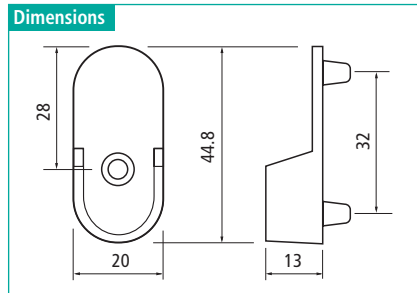

Steel Oval Closet Rods

Features

- ▶ Seamless
- ▶ Material thickness: 0.039" · 1.0 mm · 20-gauge

Note:

We stock only 0.039" · 1.0mm · 20-gauge oval steel tubes. They offer strength & a high load capacity for even the larger cabinet widths. Thinner gauges (0.6, 0.7, & 0.8mm) are available on special order. Contact us directly for further details.

Item Number	Finish	Length		Dimensions L x B	
		Feet	m	Inch	mm
53111 46 003	Chrome	8	2.44	1-1/8 x 5/8	30 x 15
53111 46 001	Chrome	12	3.66	1-1/8 x 5/8	30 x 15

Supports for Steel Oval Closet Rods

Pin Mount · Screws are included

Item Number	Finish	for Rod Dimension Inch	mm	Type	Mount
54111 46 068	Chrome	1-1/8 x 5/8	15 x 30	open	5 mm pin

Screw Mount · Screws are included

Item Number	Finish	for Rod Dimension Inch	mm	Type	Mount
54113 46 013	Chrome	1-1/8 x 5/8	15 x 30	open	screw

Center Supports for Steel Oval Closet Rods

Screw Mount · Screws are included

Item Number	Finish	for Rod Dimension Inch	mm	Type	Mount
54215 46 079	Chrome	1-1/8 x 5/8	15 x 30	closed	screw