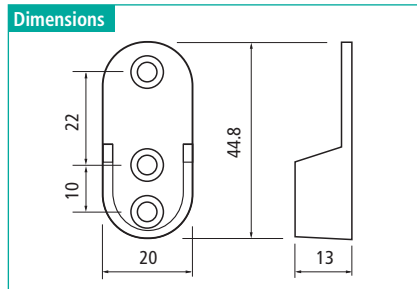

Steel Oval Closet Rods

Features

- ▶ Seamless
- ▶ Material thickness: 0.039" · 1.0 mm · 20-gauge

Note:

We stock only 0.039" · 1.0mm · 20-gauge oval steel tubes. They offer strength & a high load capacity for even the larger cabinet widths. Thinner gauges (0.6, 0.7, & 0.8mm) are available on special order. Contact us directly for further details.

Item Number	Finish	Length		Dimensions L x B	
		Feet	m	Inch	mm
53111 46 003	Chrome	8	2.44	1-1/8 x 5/8	30 x 15
53111 46 001	Chrome	12	3.66	1-1/8 x 5/8	30 x 15

Supports for Steel Oval Closet Rods

Pin Mount · Screws are included

Item Number	Finish	for Rod Dimension Inch	mm	Type	Mount
54111 46 068	Chrome	1-1/8 x 5/8	15 x 30	open	5 mm pin

Screw Mount · Screws are included

Item Number	Finish	for Rod Dimension Inch	mm	Type	Mount
54113 46 013	Chrome	1-1/8 x 5/8	15 x 30	open	screw

Center Supports for Steel Oval Closet Rods

Screw Mount · Screws are included

Item Number	Finish	for Rod Dimension Inch	mm	Type	Mount
54215 46 079	Chrome	1-1/8 x 5/8	15 x 30	closed	screw