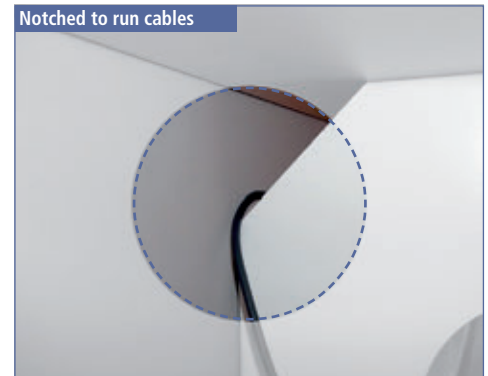

Item Number	Dimensions A x B		Finish
	Inch	mm	
72531 77 131	5 x 8	127 x 203	Almond
72531 80 132	5 x 8	127 x 203	Black
72531 86 133	5 x 8	127 x 203	Gray
72531 76 111	5 x 8	127 x 203	Primed
72531 82 135	5 x 8	127 x 203	White
72531 77 136	8 x 12	203 x 305	Almond
72531 80 137	8 x 12	203 x 305	Black
72531 86 138	8 x 12	203 x 305	Gray
72531 76 112	8 x 12	203 x 305	Primed
72531 82 140	8 x 12	203 x 305	White
72531 77 141	12 x 18	305 x 457	Almond
72531 80 142	12 x 18	305 x 457	Black
72531 86 143	12 x 18	305 x 457	Gray
72531 76 113	12 x 18	305 x 457	Primed
72531 82 145	12 x 18	305 x 457	White

Item Number	Dimensions A x B		Finish
	Inch	mm	
72531 77 146	15 x 21	381 x 533	Almond
72531 80 147	15 x 21	381 x 533	Black
72531 86 148	15 x 21	381 x 533	Gray
72531 76 114	15 x 21	381 x 533	Primed
72531 82 150	15 x 21	381 x 533	White
72531 77 126	18 x 18	457 x 457	Almond
72531 80 127	18 x 18	457 x 457	Black
72531 86 130	18 x 18	457 x 457	Gray
72531 76 110	18 x 18	457 x 457	Primed
72531 82 128	18 x 18	457 x 457	White
72531 77 151	18 x 24	457 x 609	Almond
72531 80 152	18 x 24	457 x 609	Black
72531 86 153	18 x 24	457 x 609	Gray
72531 76 115	18 x 24	457 x 609	Primed
72531 82 155	18 x 24	457 x 609	White

Item Number	Dimensions A x B		Finish
	Inch	mm	
72531 77 156	24 x 24	609 x 609	Almond
72531 80 157	24 x 24	609 x 609	Black
72531 86 158	24 x 24	609 x 609	Gray
72531 76 116	24 x 24	609 x 609	Primed
72531 82 160	24 x 24	609 x 609	White
72531 77 161	24 x 29	609 x 736	Almond
72531 80 162	24 x 29	609 x 736	Black
72531 86 163	24 x 29	609 x 736	Gray
72531 76 117	24 x 29	609 x 736	Primed
72531 82 165	24 x 29	609 x 736	White

09