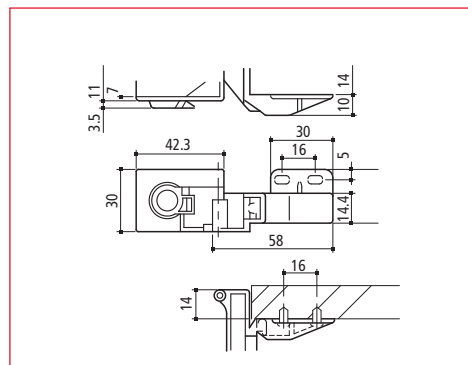

▶▶ Weight capacity: 11 lbs. (5 kg)

5 mm Inset			
Item Number	Pin Ø Dia.		Type
	Inch	mm	
24111 01 003*	3/16	5	right

▶▶ Weight capacity: 11 lbs. (5 kg)

4 mm Inset · Pair with 2 bushings and 4 screws			
Item Number	Pin Ø Diameter		Finish
	Inch	mm	
24111 01 001	3/16	5	Black

▶▶ Weight capacity: 19 lbs. (9 kg)

40 x 20 mm · Includes 2 hinges, 2 screws			
Item Number	Glass Thickness		Finish
	Inch	mm	
24311 01 029	1/8 - 3/16	3 - 5	Black Zinc Plated
24311 55 042	1/8 - 3/16	3 - 5	Brass
24311 46 035	1/8 - 3/16	3 - 5	Chrome

▶▶ Weight capacity: 19 lbs. (9 kg)

Self-Closing · Includes 2 hinges, 2 rubber pads, 2 screws			
Item Number	Glass Thickness		Finish
	Inch	mm	
24311 01 031	max. 3/16	max. 5	Black Zinc Plated
24311 55 044	max. 3/16	max. 5	Brass
24311 46 037	max. 3/16	max. 5	Chrome