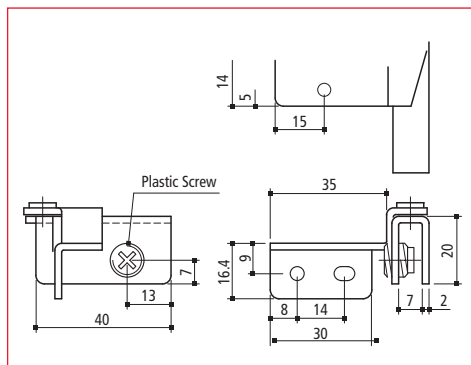

▶▶ Weight capacity: 11 lbs. (5 kg)

5 mm Inset			
Item Number	Pin Ø Dia.		Type
	Inch	mm	
24111 01 003*	3/16	5	right

▶▶ Weight capacity: 11 lbs. (5 kg)

4 mm Inset · Pair with 2 bushings and 4 screws			
Item Number	Pin Ø Diameter		Finish
	Inch	mm	
24111 01 001	3/16	5	Black

▶▶ Weight capacity: 19 lbs. (9 kg)

40 x 20 mm · Includes 2 hinges, 2 screws			
Item Number	Glass Thickness		Finish
	Inch	mm	
24311 01 029	1/8 - 3/16	3 - 5	Black Zinc Plated
24311 55 042	1/8 - 3/16	3 - 5	Brass
24311 46 035	1/8 - 3/16	3 - 5	Chrome

▶▶ Weight capacity: 19 lbs. (9 kg)

Self-Closing · Includes 2 hinges, 2 rubber pads, 2 screws			
Item Number	Glass Thickness		Finish
	Inch	mm	
24311 01 031	max. 3/16	max. 5	Black Zinc Plated
24311 55 044	max. 3/16	max. 5	Brass
24311 46 037	max. 3/16	max. 5	Chrome