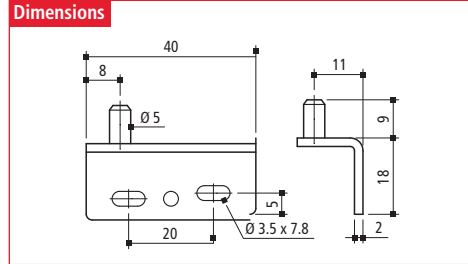

▶▶ Weight capacity: 11 lbs. (5 kg)

5 mm Inset			
Item Number	Pin Ø Dia.		Type
	Inch	mm	
24111 01 003*	3/16	5	right

▶▶ Weight capacity: 11 lbs. (5 kg)

4 mm Inset · Pair with 2 bushings and 4 screws			
Item Number	Pin Ø Diameter		Finish
	Inch	mm	
24111 01 001	3/16	5	Black

▶▶ Weight capacity: 19 lbs. (9 kg)

40 x 20 mm · Includes 2 hinges, 2 screws			
Item Number	Glass Thickness		Finish
	Inch	mm	
24311 01 029	1/8 - 3/16	3 - 5	Black Zinc Plated
24311 55 042	1/8 - 3/16	3 - 5	Brass
24311 46 035	1/8 - 3/16	3 - 5	Chrome

▶▶ Weight capacity: 19 lbs. (9 kg)

Self-Closing · Includes 2 hinges, 2 rubber pads, 2 screws			
Item Number	Glass Thickness		Finish
	Inch	mm	
24311 01 031	max. 3/16	max. 5	Black Zinc Plated
24311 55 044	max. 3/16	max. 5	Brass
24311 46 037	max. 3/16	max. 5	Chrome